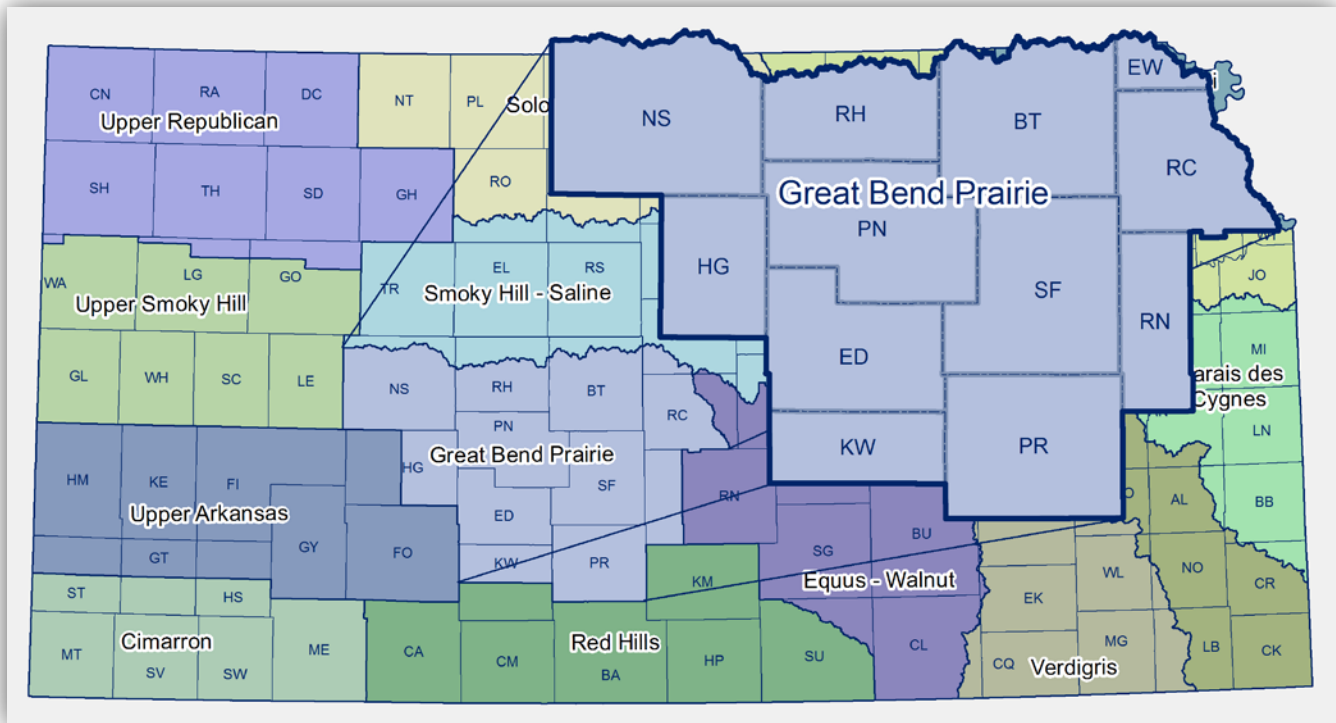

Great Bend Prairie Regional Planning Area

Name	City	Core Category	Term
Berry Bortz (Chair)	Preston, KS	Agriculture (cc)	2019
Jay Dill	Kinsley, KS	Public Water Supply 2	2017
Daniel Filbert	Macksville, KS	Agriculture 2	2017
Robert Fisher	Ellinwood	At Large Public (cc)	2017
John Haas	Larned, KS	At Large Public 2	2019
Jeremiah Hobbs	LaCrosse, KS	Watershed Protection	2019
Jeff Holste	Burdett, KS	Industry/Commerce (cc)	2017
Lane Massey	Larned, KS	Public Water Supply 3	2017
Keith Miller	Barton County, KS	Agriculture 3	2019
VACANT	VACANT		
John Sweet	Lyons, KS	Public Water Supply (cc)	2019
Tom Turner	St. John, KS	Conservation/Environment (cc)	2017
Taggart Wall	Sterling, KS	Public Water Supply 4	2017

(cc) – Core Category