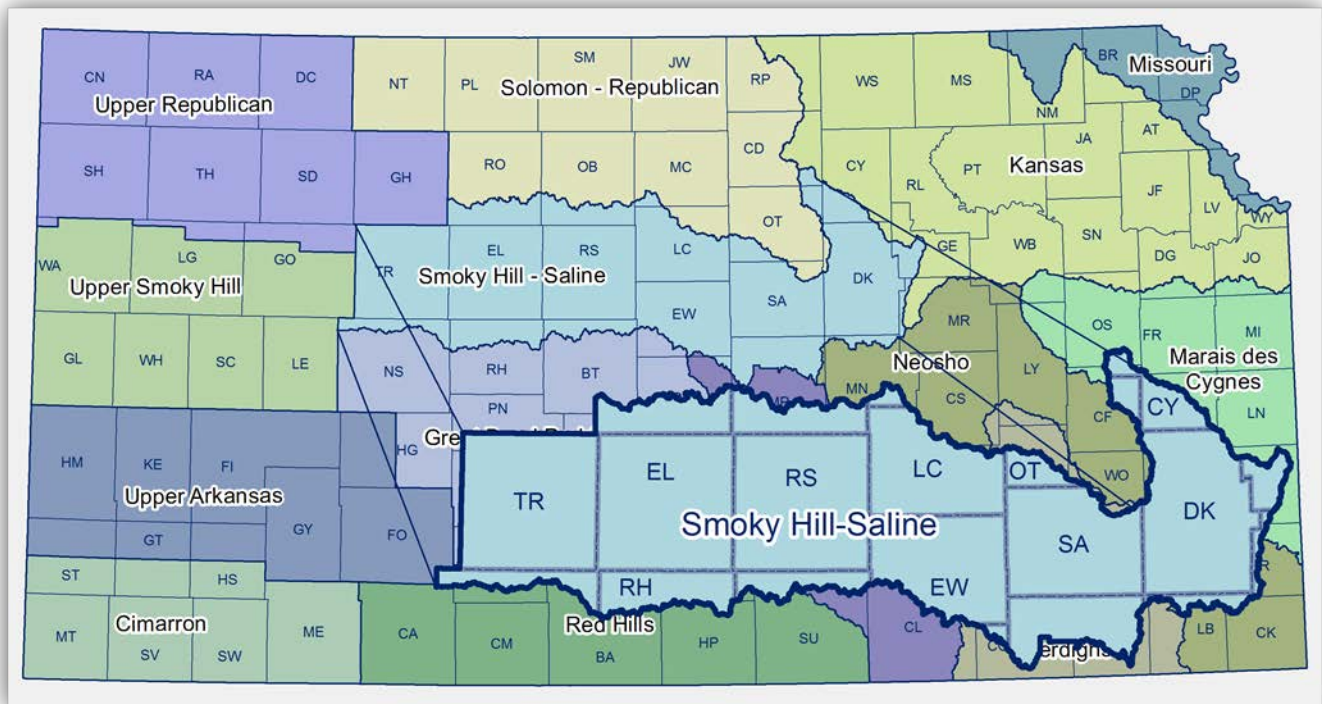

Smoky Hill-Saline Regional Planning Area

Membership			
Name	City	Category	Term
Martha Tasker (Chair)	Salina, KS	Public Water Supply (cc)	2019
Greg Barrett	Marquette, KS	Agriculture 2	2017
Sandra Beisner	Ellis, KS	Industry/Commerce (cc)	2019
Toby Dougherty	Hays, KS	Large Public Water Supply	2019
Paul Froelich	Enterprise, KS	At Large Public 2	2017
Chris Meyer	Sylvan Grove, KS	Agriculture (cc)	2019
John Peckham	Salina, KS	Conservation/Environment 2	2019
Allen Roth	Hays, KS	Conservation/Environment (cc)	2017
Bevin Law	Longford, KS	Conservation	2017
Timothy Scheck	Russell, KS	Industry/Commerce 2	2017
Alan Scheuerman	Ellis, KS	Small Public Water Supply	2019
Brad Shogren	Lindsborg, KS	Irrigation	2017

(cc) = Core Category