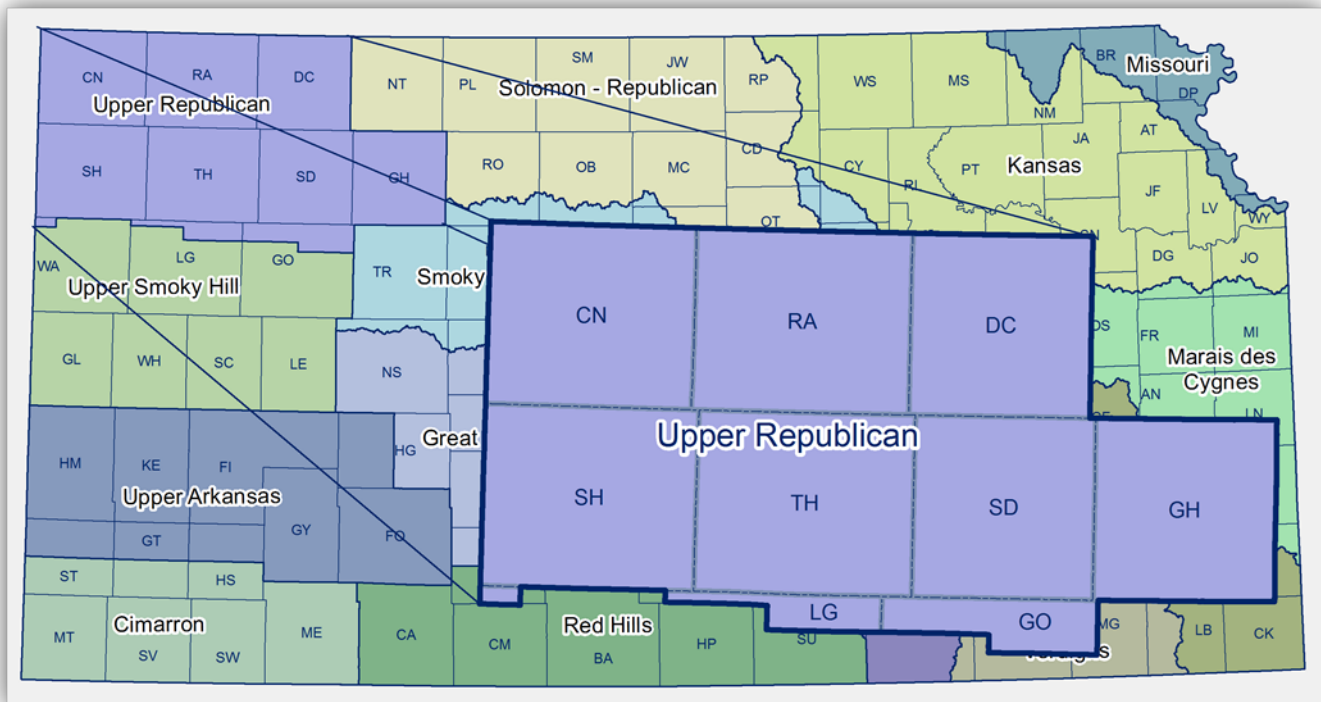

# Upper Republican Regional Planning Area

<b>Membership</b>			
<b>Name</b>	<b>City</b>	<b>Category</b>	<b>Term</b>
Sid Metcalf (Chair)	Oberlin, KS	At Large Public (cc)	2019
Brian Baalman	Menlo, KS	Industry/Commerce (cc)	2017
Shannon Kenyon	Colby, KS	Groundwater Management	2019
Gary Fisher	Atwood, KS	Local Government	2017
Mike Frakes	Morland, KS	At Large Public 2	2017
Jered Johnson	Colby, KS	Conservation/Environment (cc)	2017
Ken McCarty	Rexford, KS	Agriculture Industry	2019
Mike Shultz	Brewster, KS	Public Water Supply (cc)	2019
Justin Sloan	Colby, KS	Agriculture 2	2017
Tyson McGreer	Colby, KS	Public Water Supply 2	2017
Adriaan (Ian) De Waal	St. Francis, KS	Agriculture (cc)	2019

(cc) = Core Category