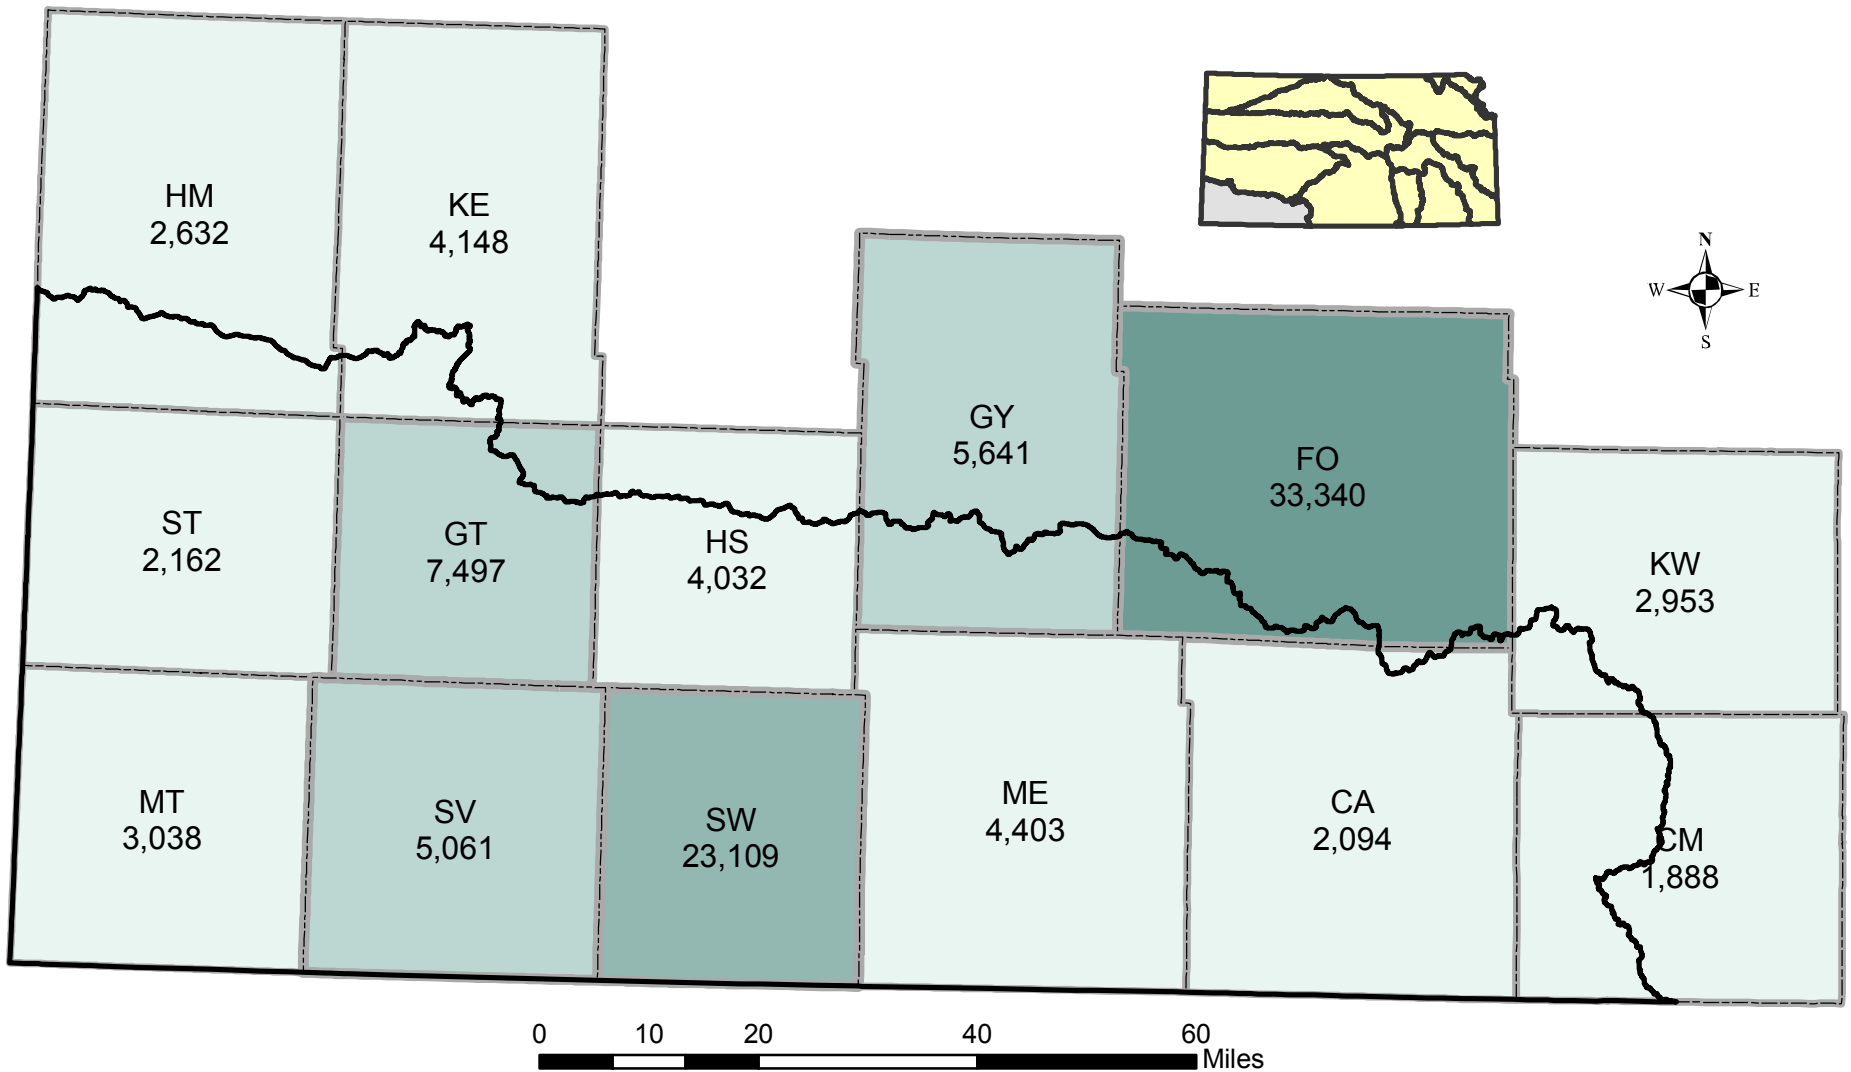

Cimarron Basin

2007 Population Estimates by County

Data Sources:
Kansas Division of Budget, July 1, 2008
Prepared for Kansas Water Plan 2008