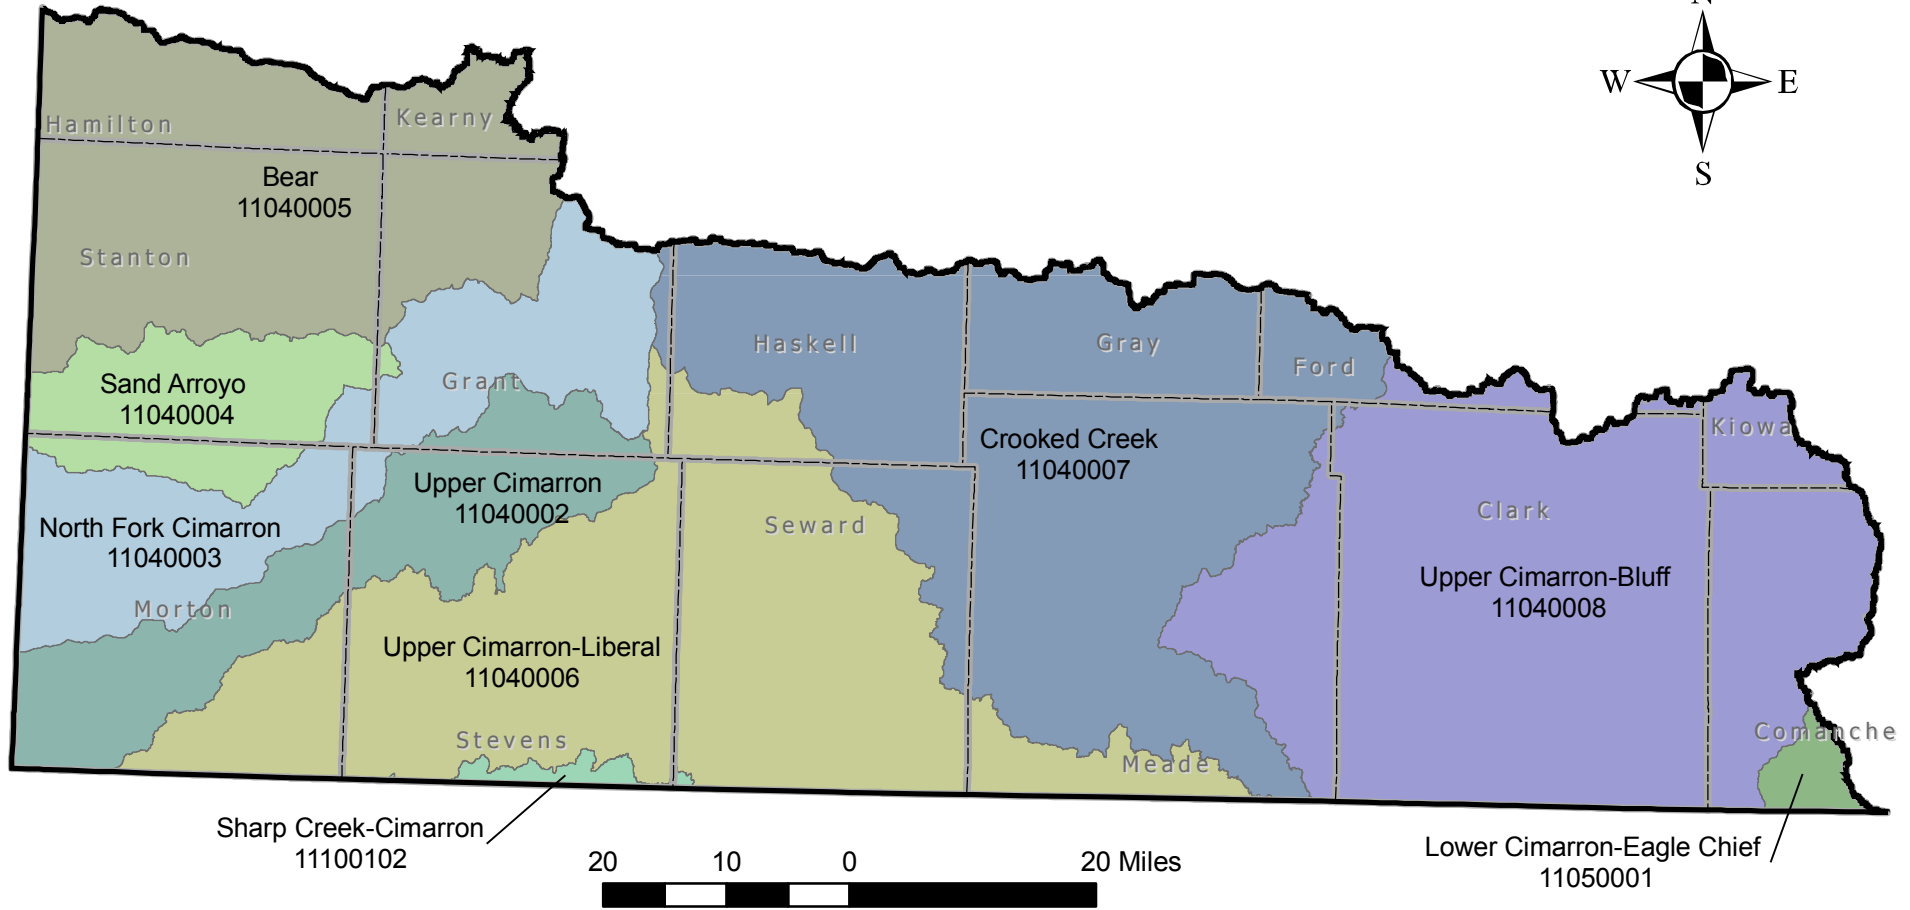

# Cimarron Basin

HUC-08 Subbasins

- |  |  |   |
|--|--|---|
|  Bear                       |  North Fork Cimarron  |  Upper Cimarron         |
|  Crooked Creek              |  Sand Arroyo          |  Upper Cimarron-Bluff   |
|  Lower Cimarron-Eagle Chief |  Sharp Creek-Cimarron |  Upper Cimarron-Liberal |