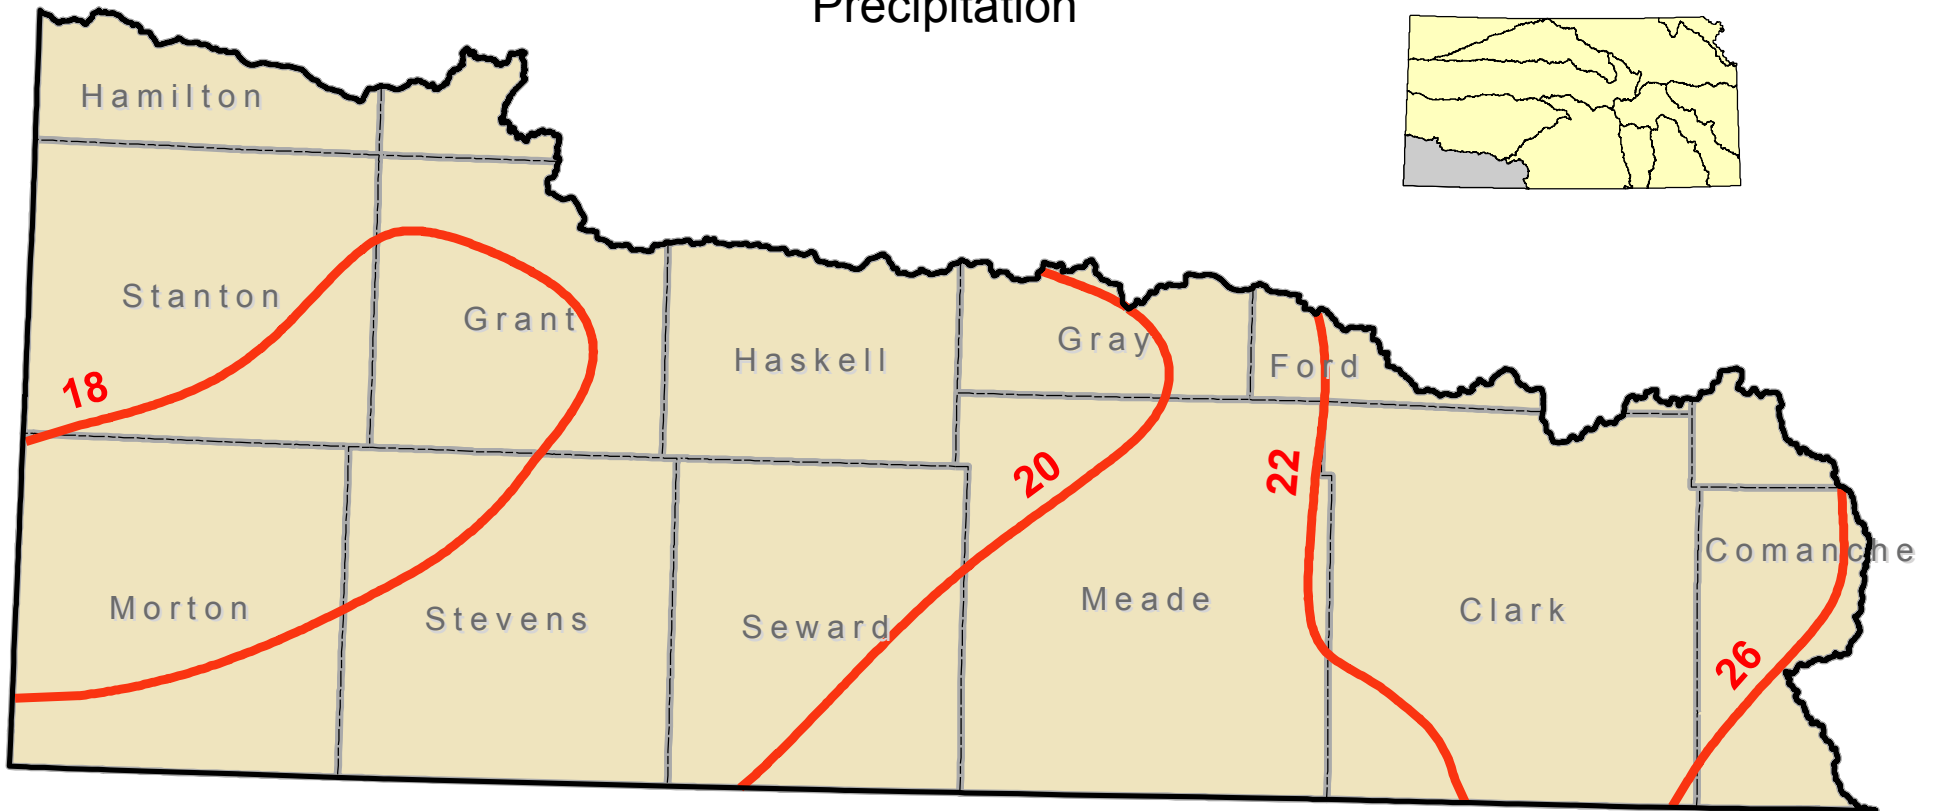

Cimarron Basin Precipitation

 Precipitation Contour

Data Source: National Climate Data Center (NCDC)
Prepared for Kansas Water Plan 2008