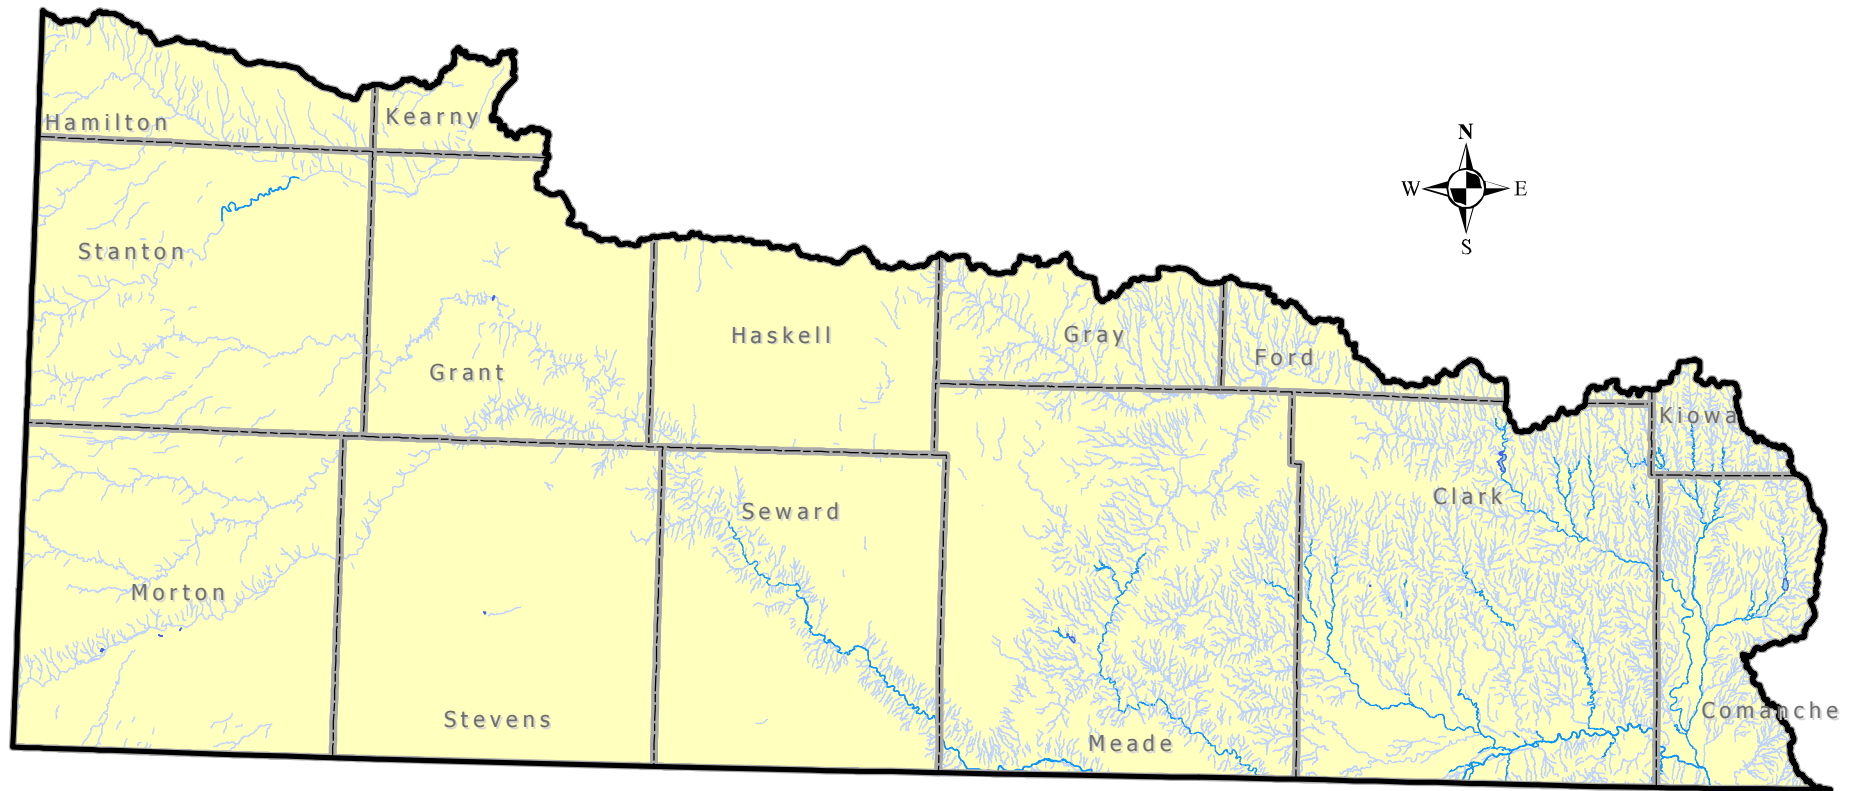

Cimarron Basin

Surface Water

-  Perennial Stream
-  Intermittent Stream
-  Lake
-  Basin
-  County

Kansas Water Office, June 2008