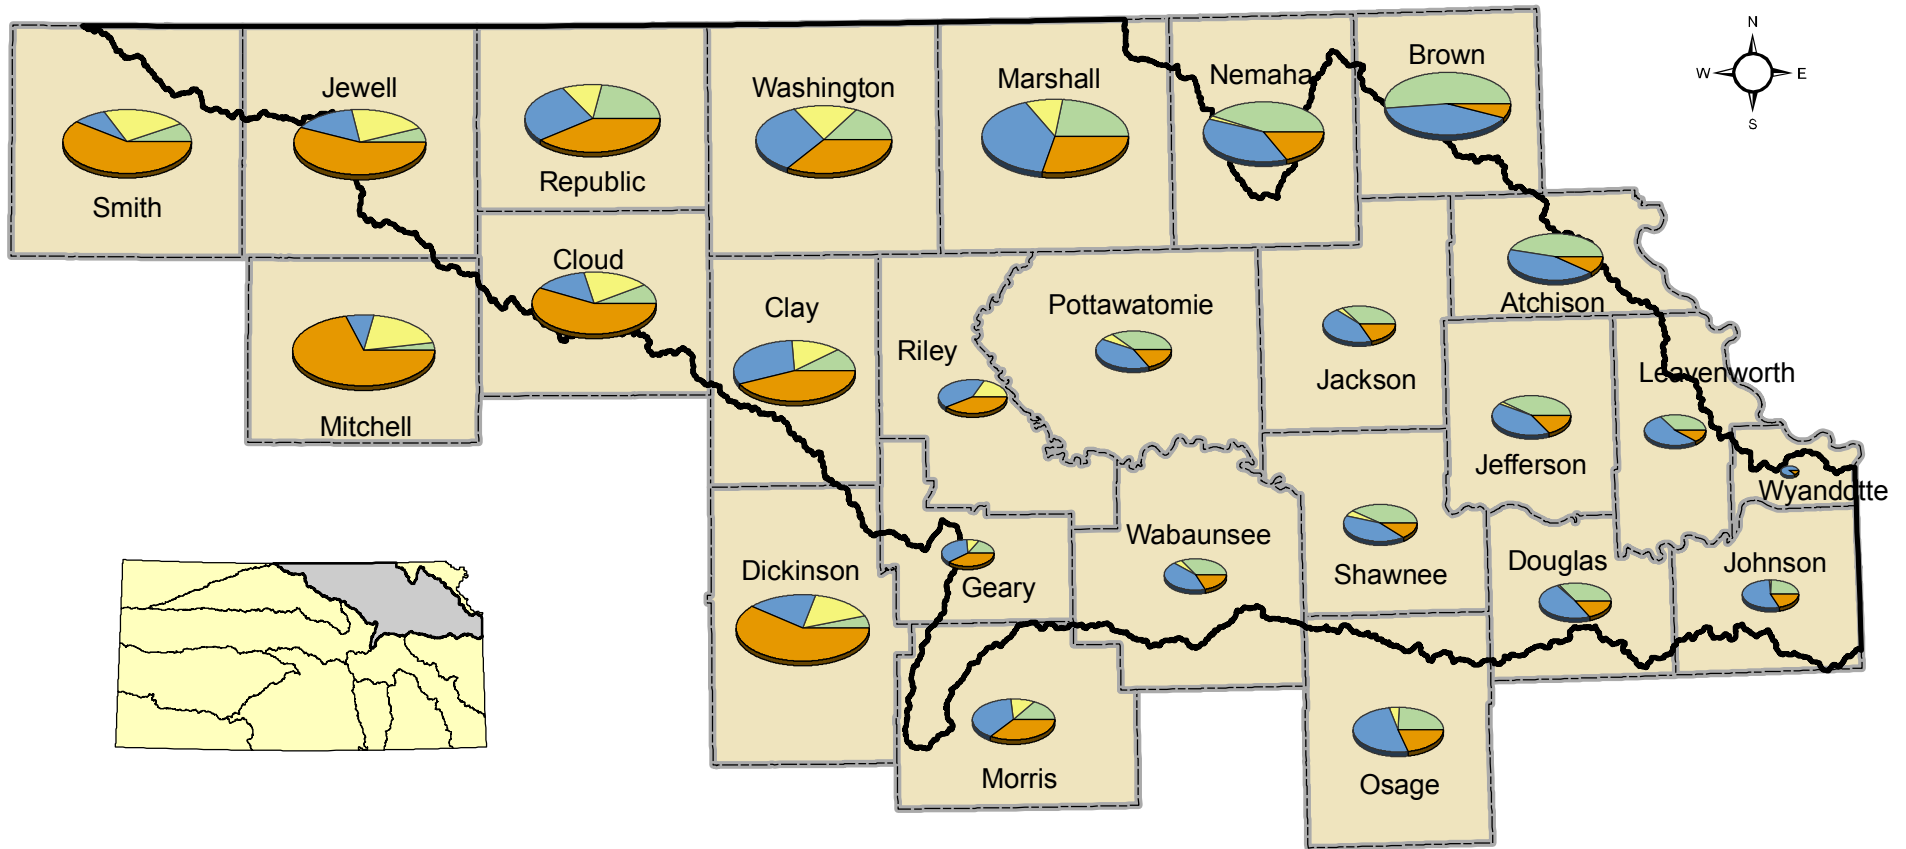

# Kansas-Lower Republican Basin

## 2007 Harvested Crop Inventory by County

Data Sources: Kansas Agricultural Statistics  
 Prepared for Kansas Water Plan 2008