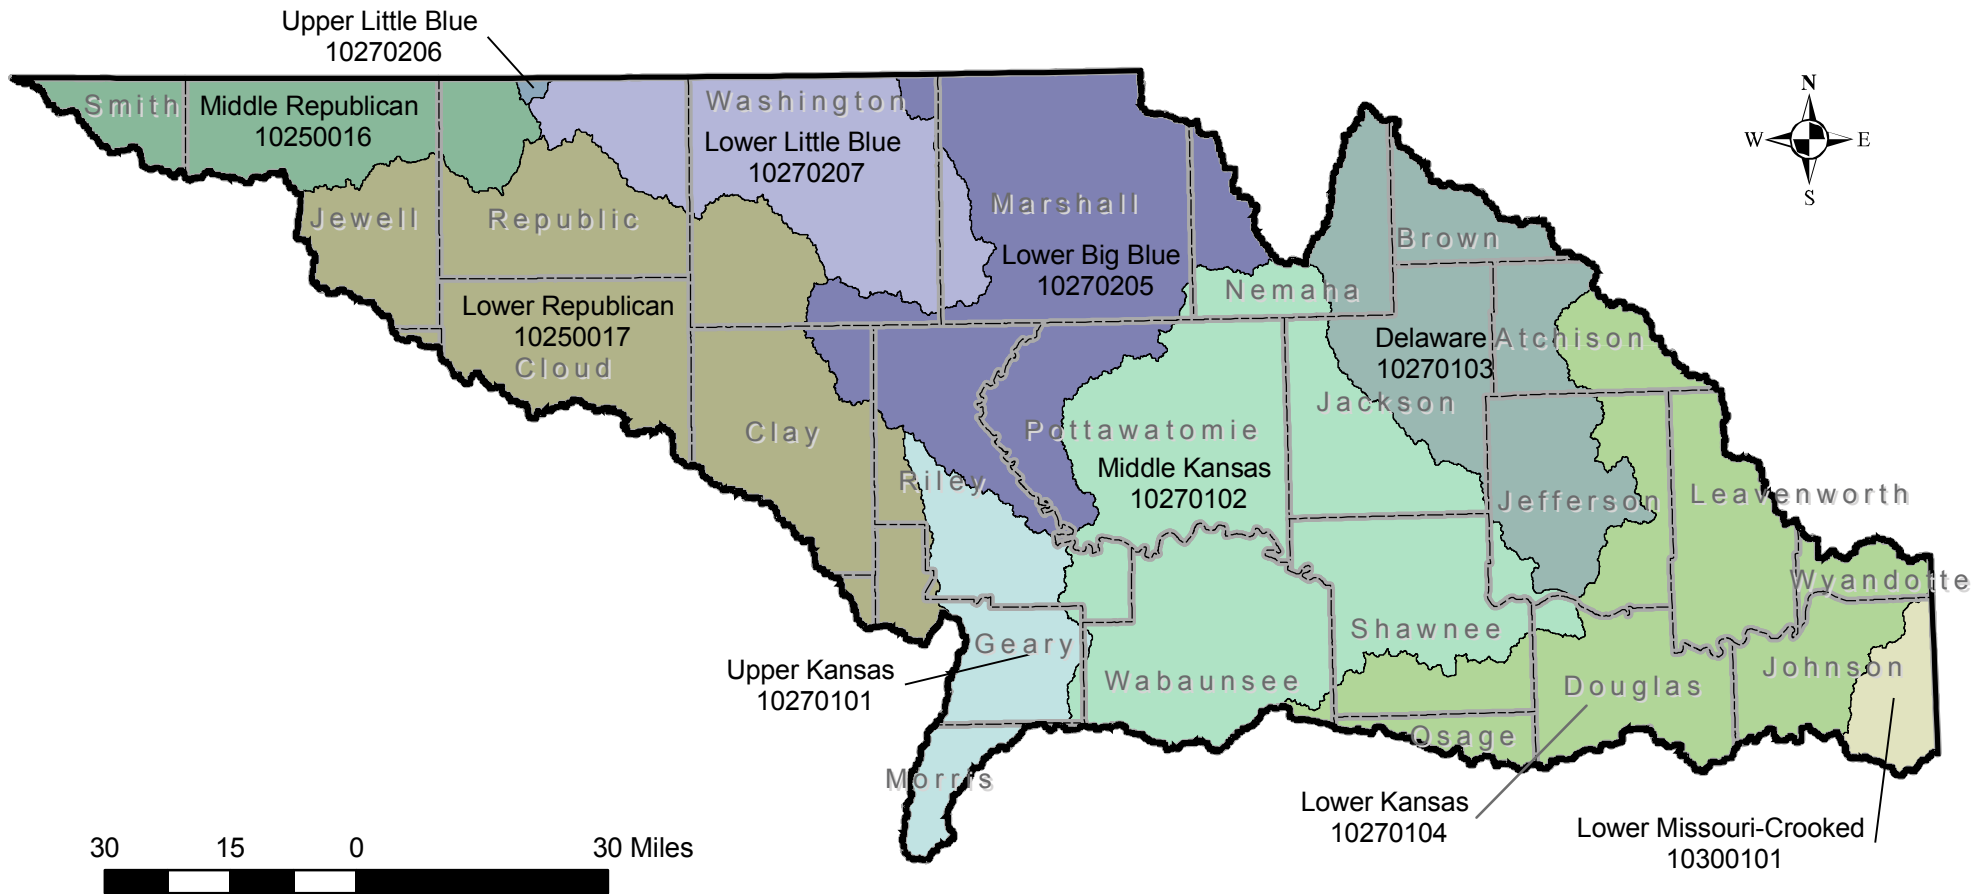

# Kansas-Lower Republican Basin

## HUC-08 Subbasins

- |  |                        |  |                   |
|--|------------------------|--|-------------------|
|  | Delaware               |  | Lower Republican  |
|  | Lower Big Blue         |  | Middle Kansas     |
|  | Lower Kansas           |  | Middle Republican |
|  | Lower Little Blue      |  | Upper Kansas      |
|  | Lower Missouri-Crooked |  | Upper Little Blue |