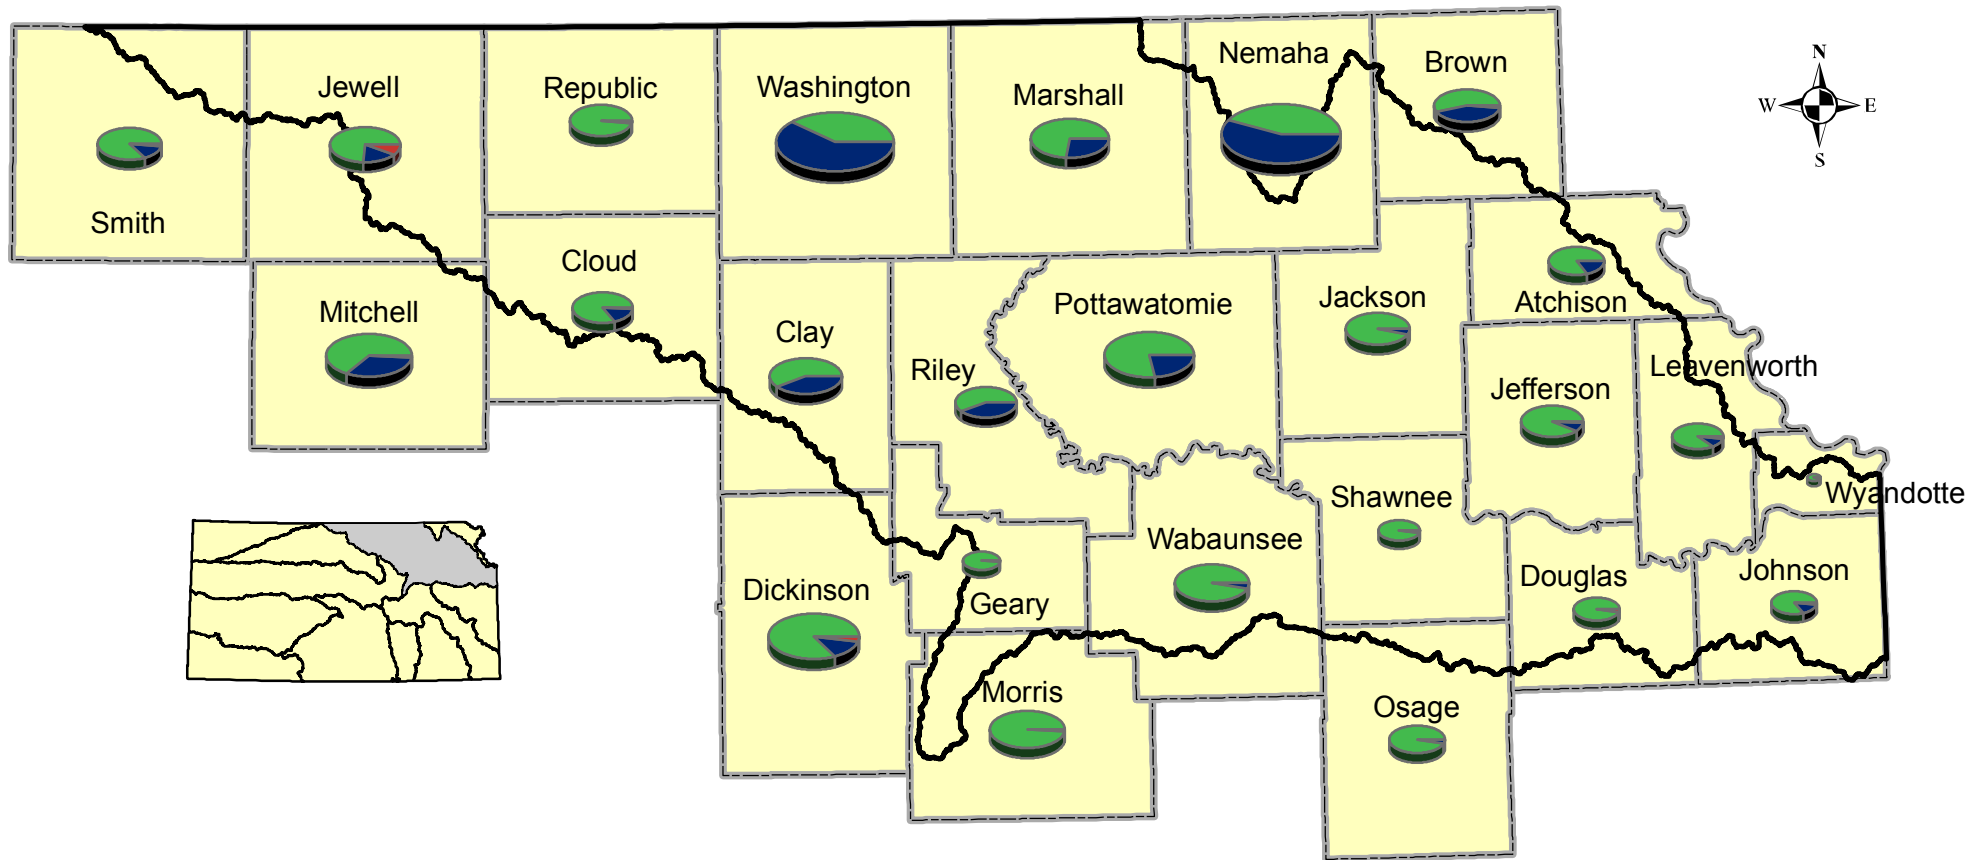

Kansas - Lower Republican Basin

2002 Livestock Inventory by County

Note: Some data not shown to protect individual farm operations

Data Sources: 2002 Census of Agriculture
Prepared for Kansas Water Plan 2008