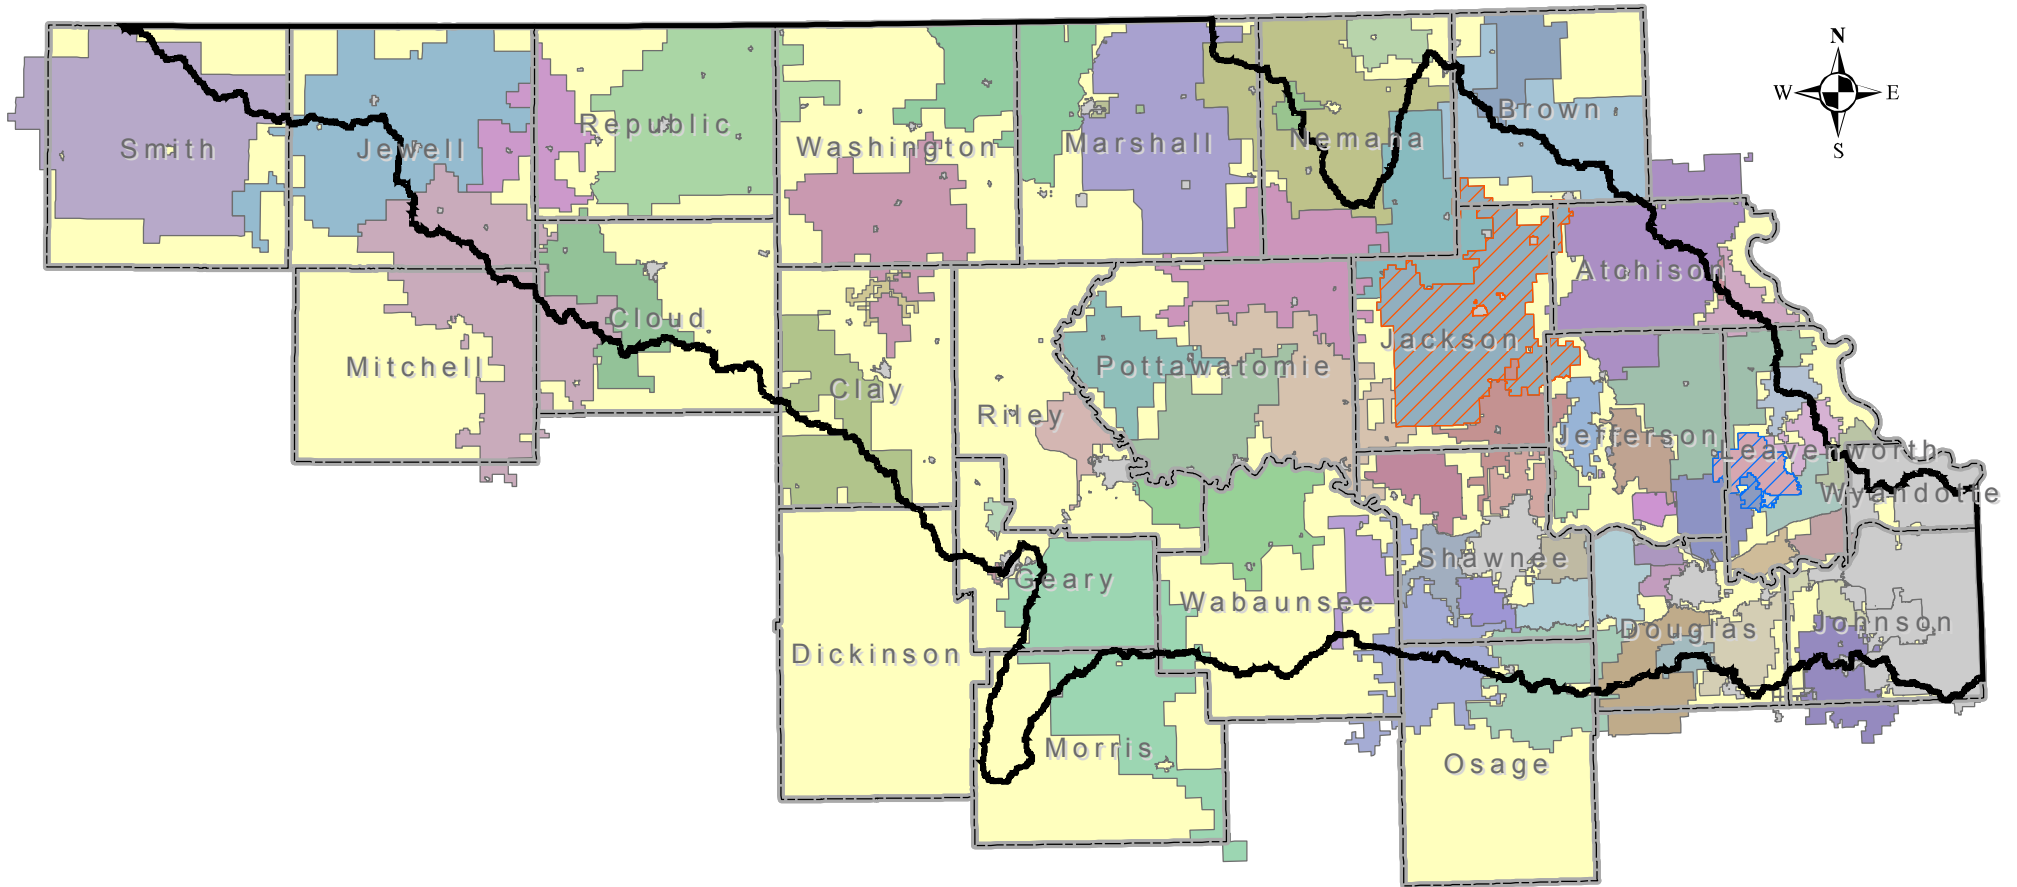

Kansas-Lower Republican Basin

Public Water Suppliers

Public Wholesale Water Supply District #06

Public Wholesale Water Supply District #18

Kansas Water Office, December 2007