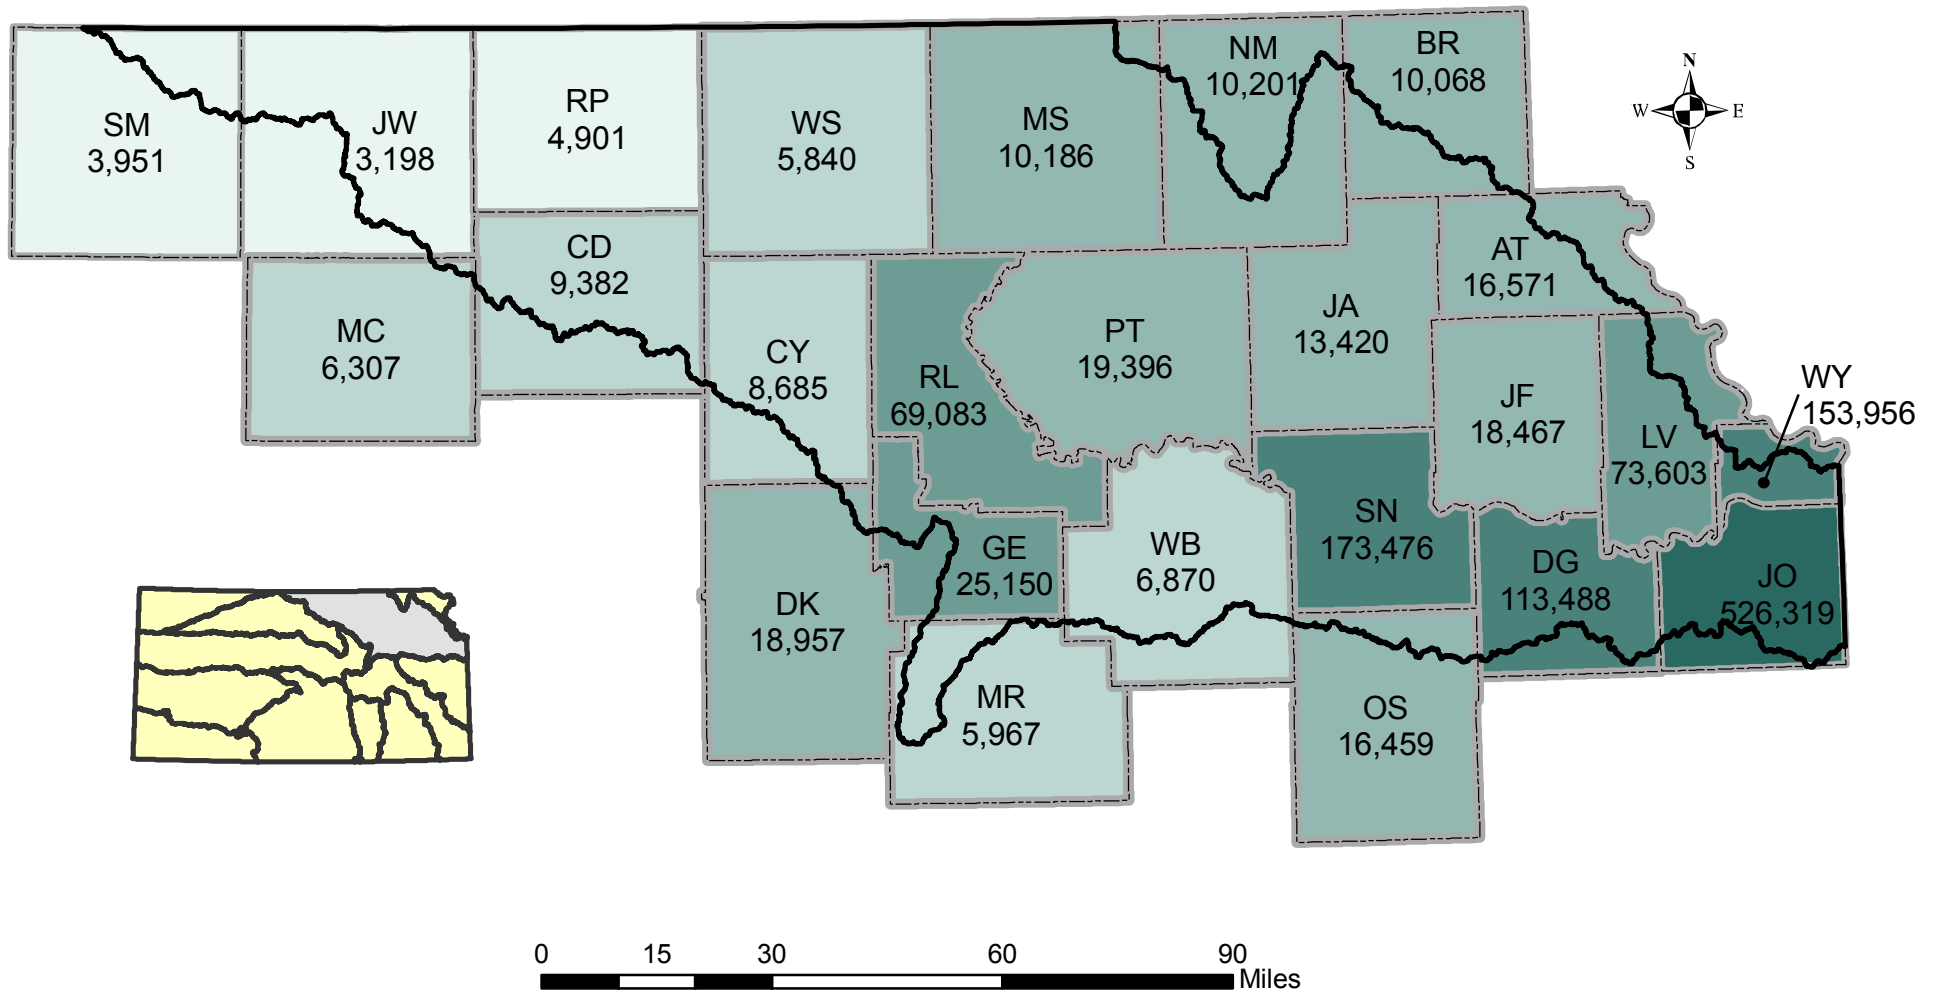

Kansas - Lower Republican Basin

2007 Population Estimates by County

Data Sources:
Kansas Division of Budget, July 1, 2008

Prepared for Kansas Water Plan 2008