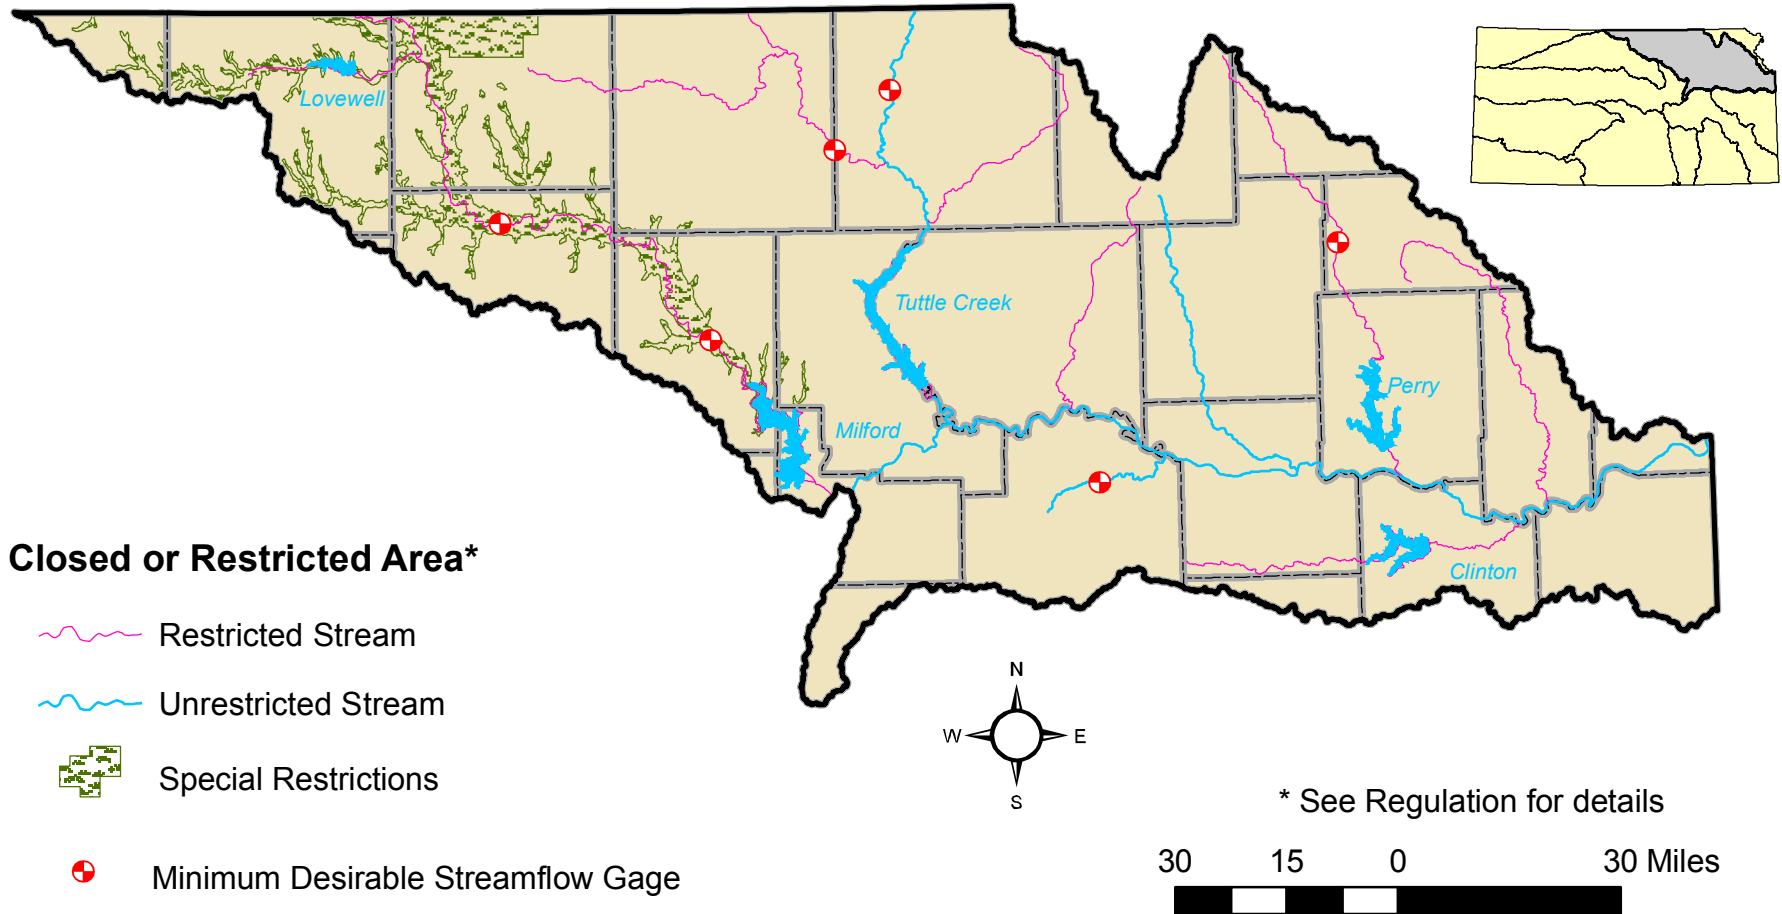

Kansas-Lower Republican Basin Water Management

Source:
Kansas Department of Agriculture

Kansas Water Office, November 2008