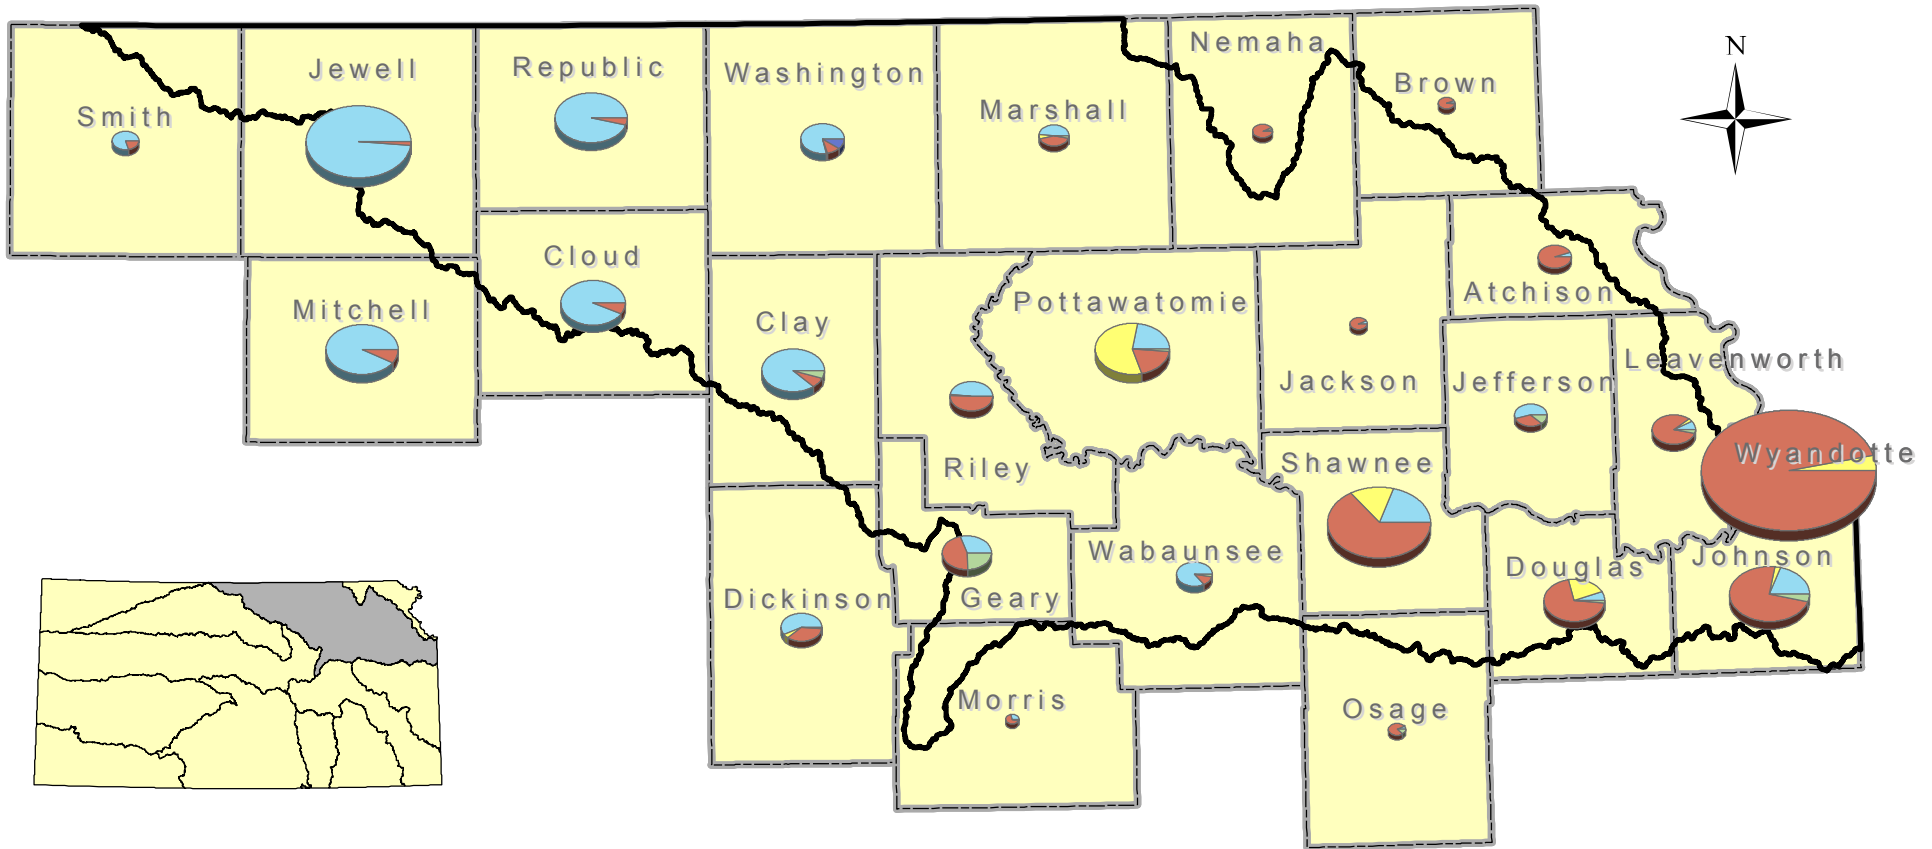

Kansas - Lower Republican Basin

2006 Water Use By County

Data Sources:
 Division of Water Resources, Water Use Program
 Kansas Water Office, Water Marketing Program

Kansas Water Office December 2007

Water Use by Type of Use