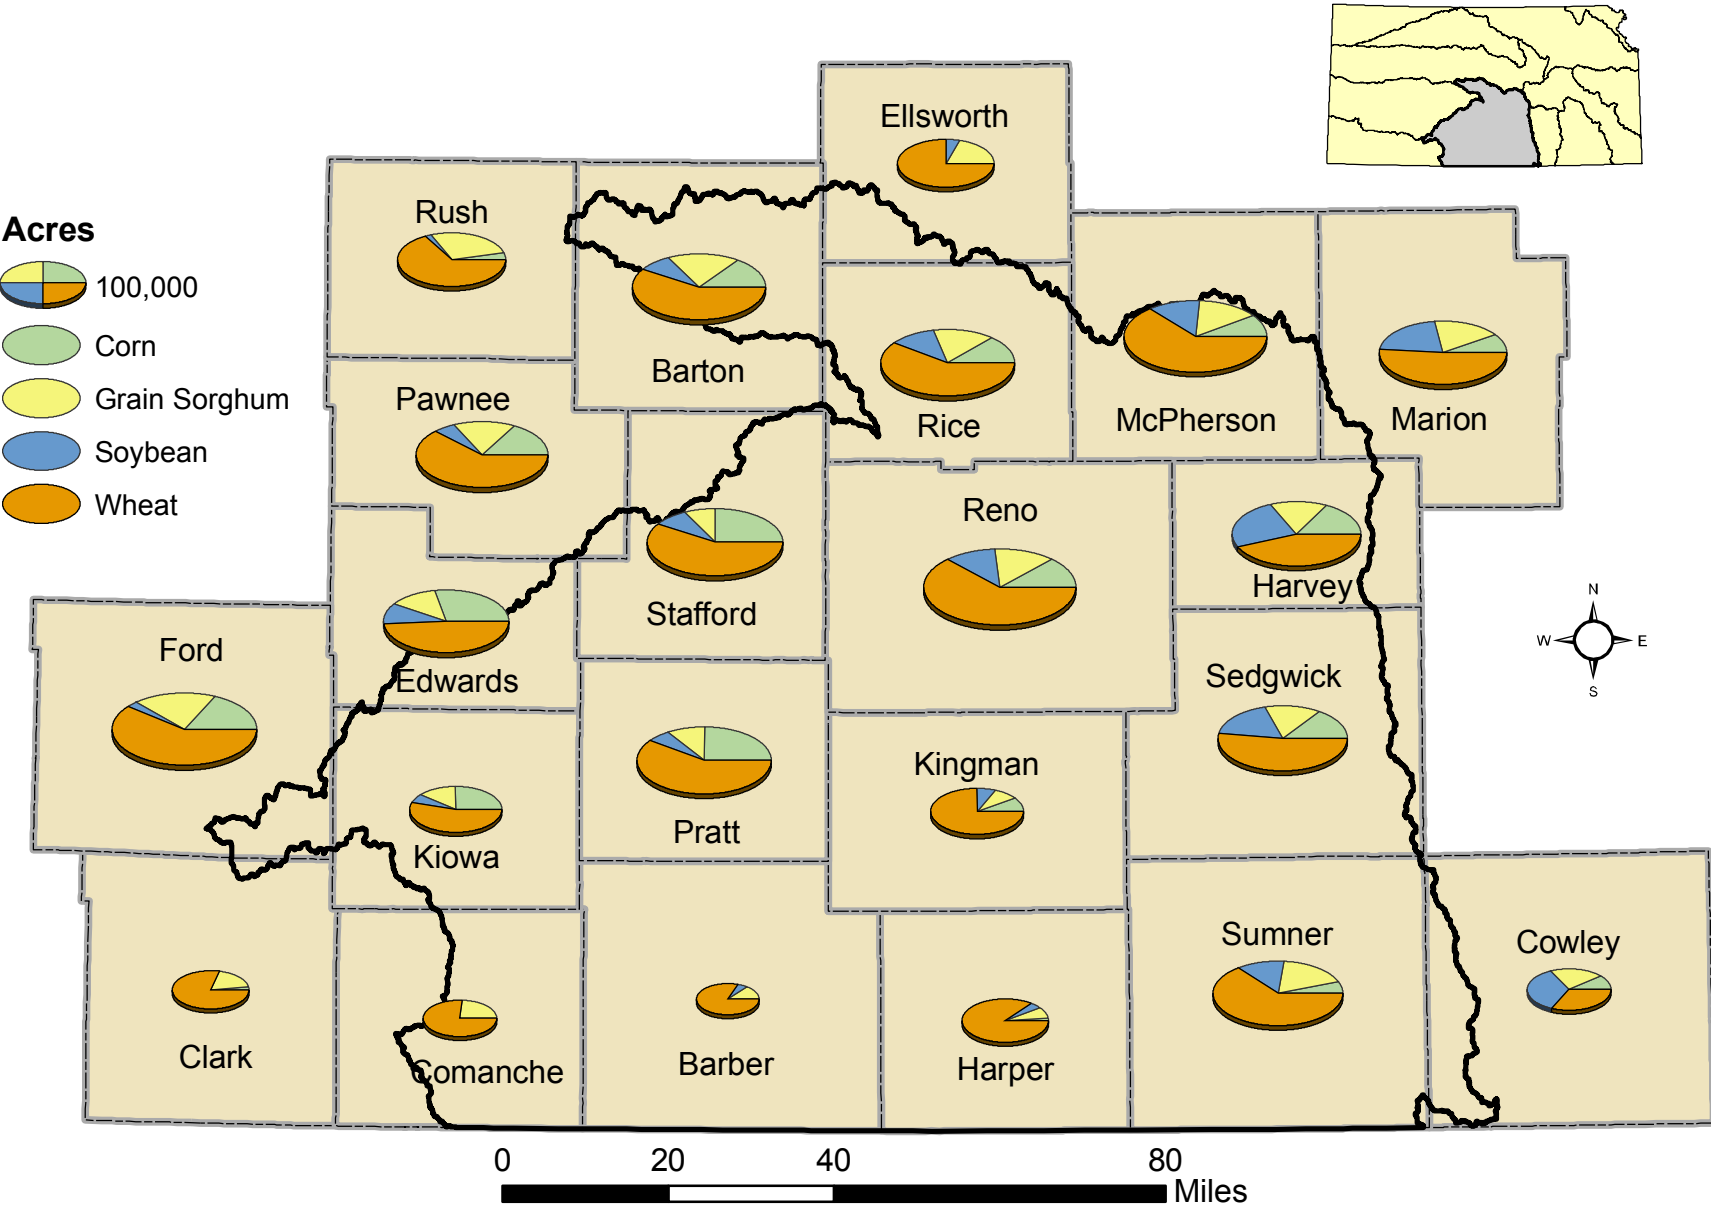

Lower Arkansas Basin

2007 Harvested Crop Inventory by County

Data Sources: Kansas Agricultural Statistics

Prepared for Kansas Water Plan 2008