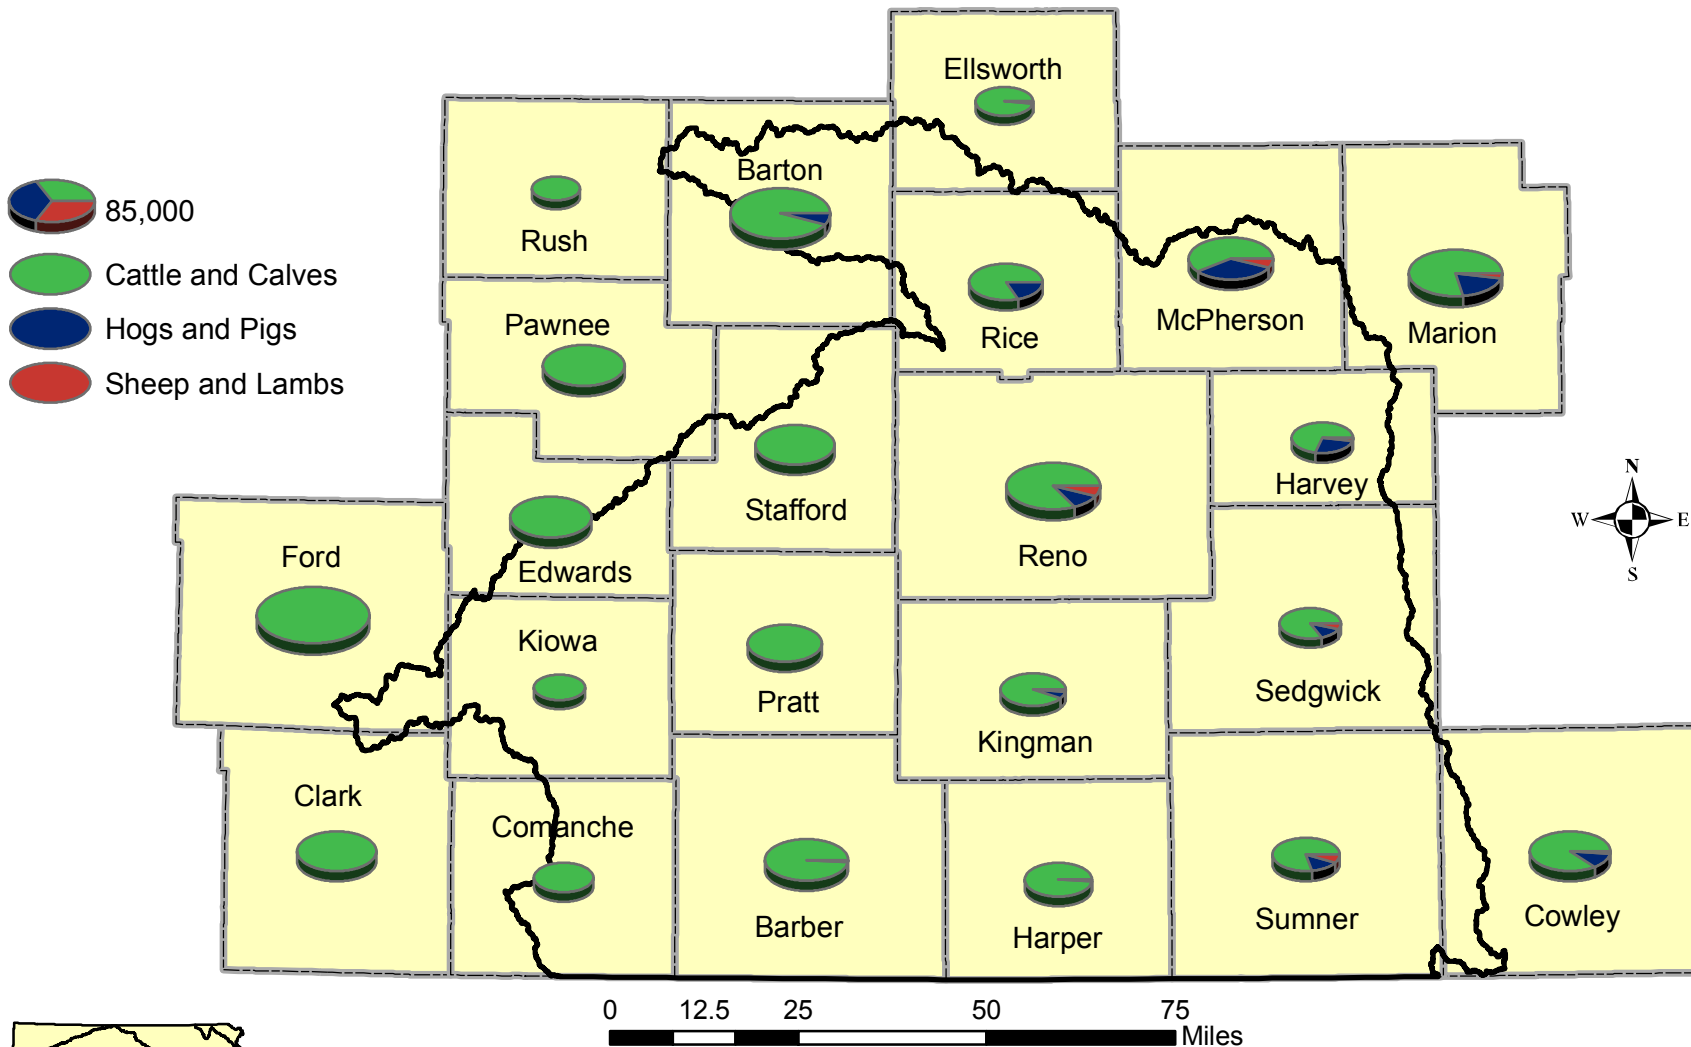

Lower Arkansas Basin

2002 Livestock Inventory by County

Note: Some data not shown to protect individual farm operations

Data Sources: 2002 Census of Agriculture
Prepared for Kansas Water Plan 2008