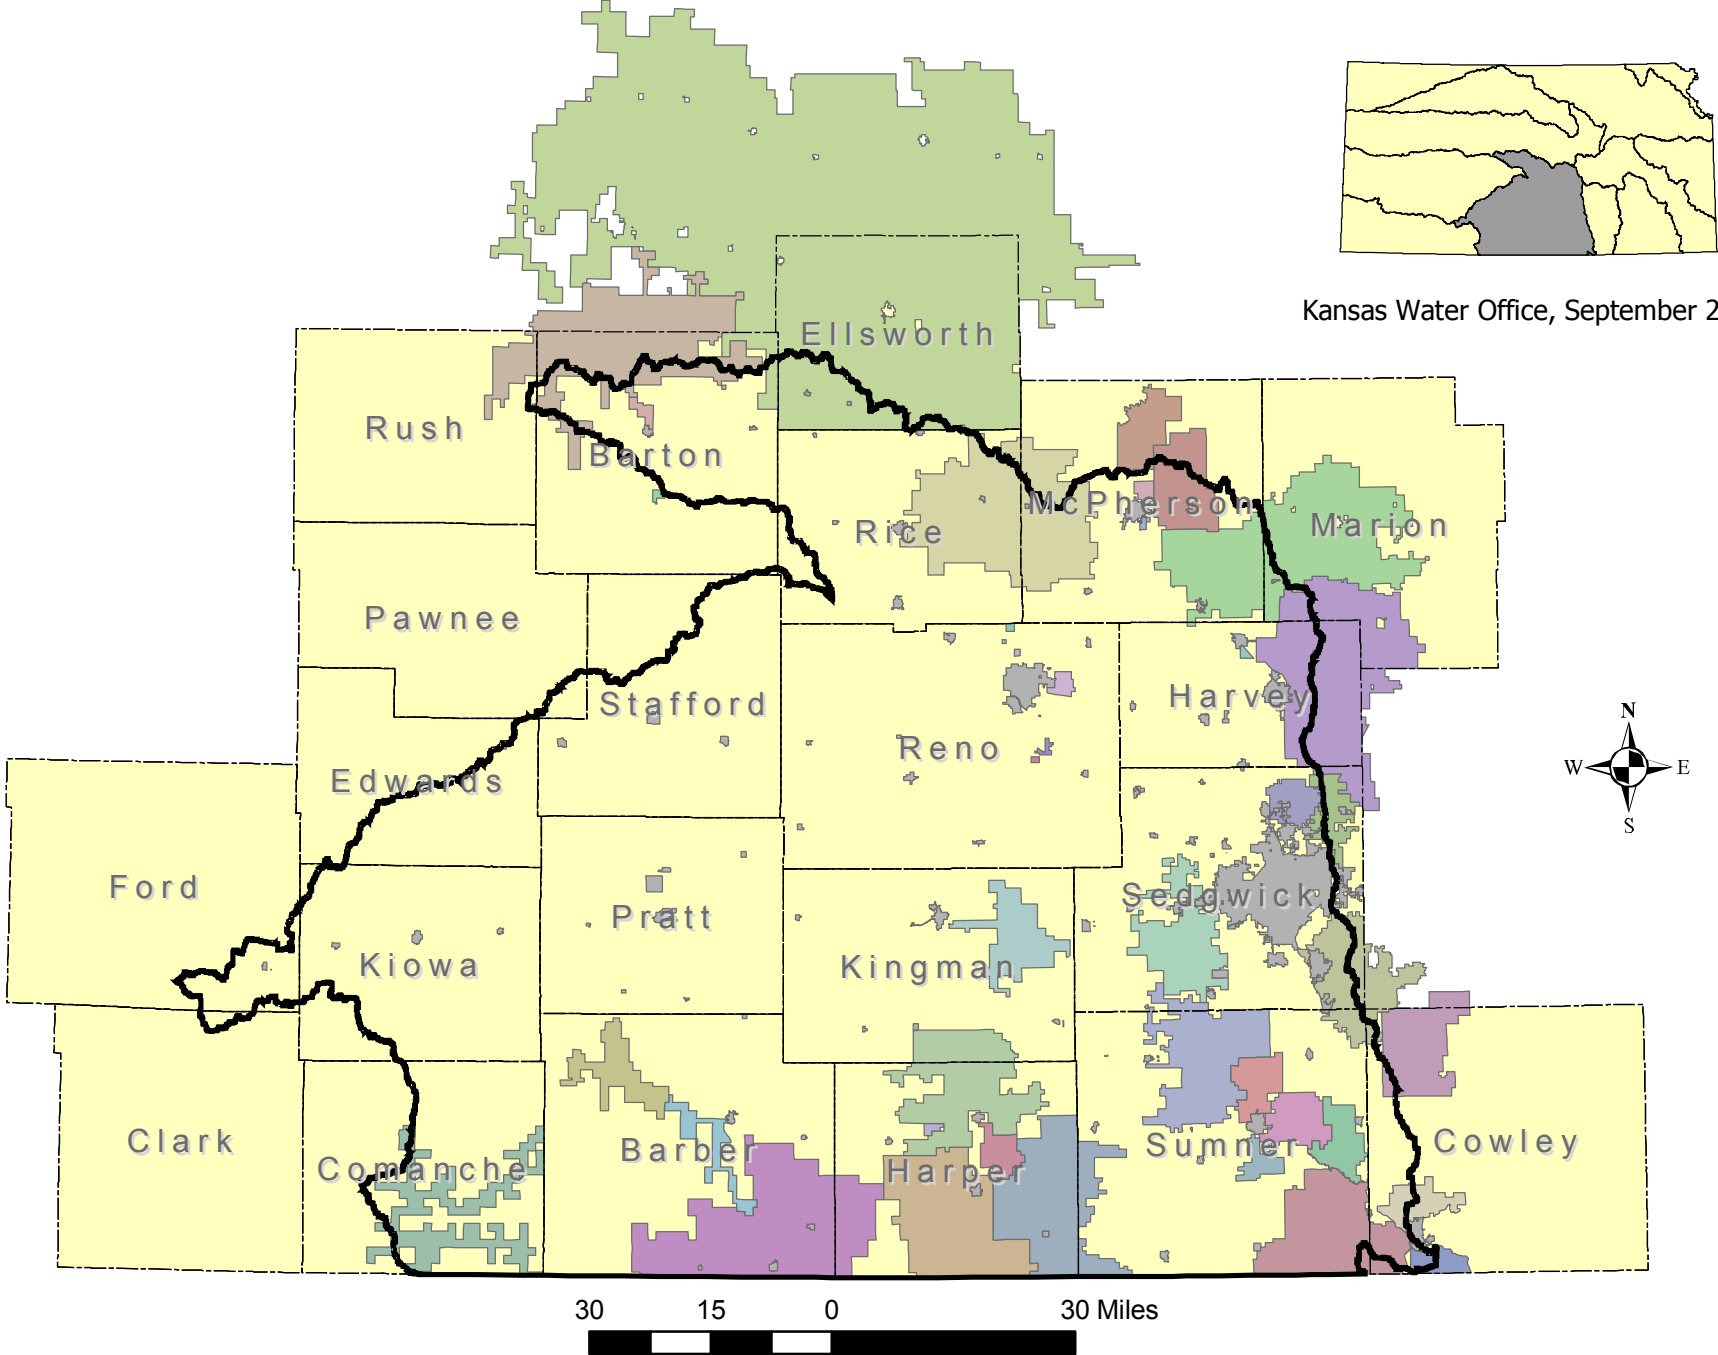

Lower Arkansas Basin

Public Water Suppliers

Kansas Water Office, September 2008