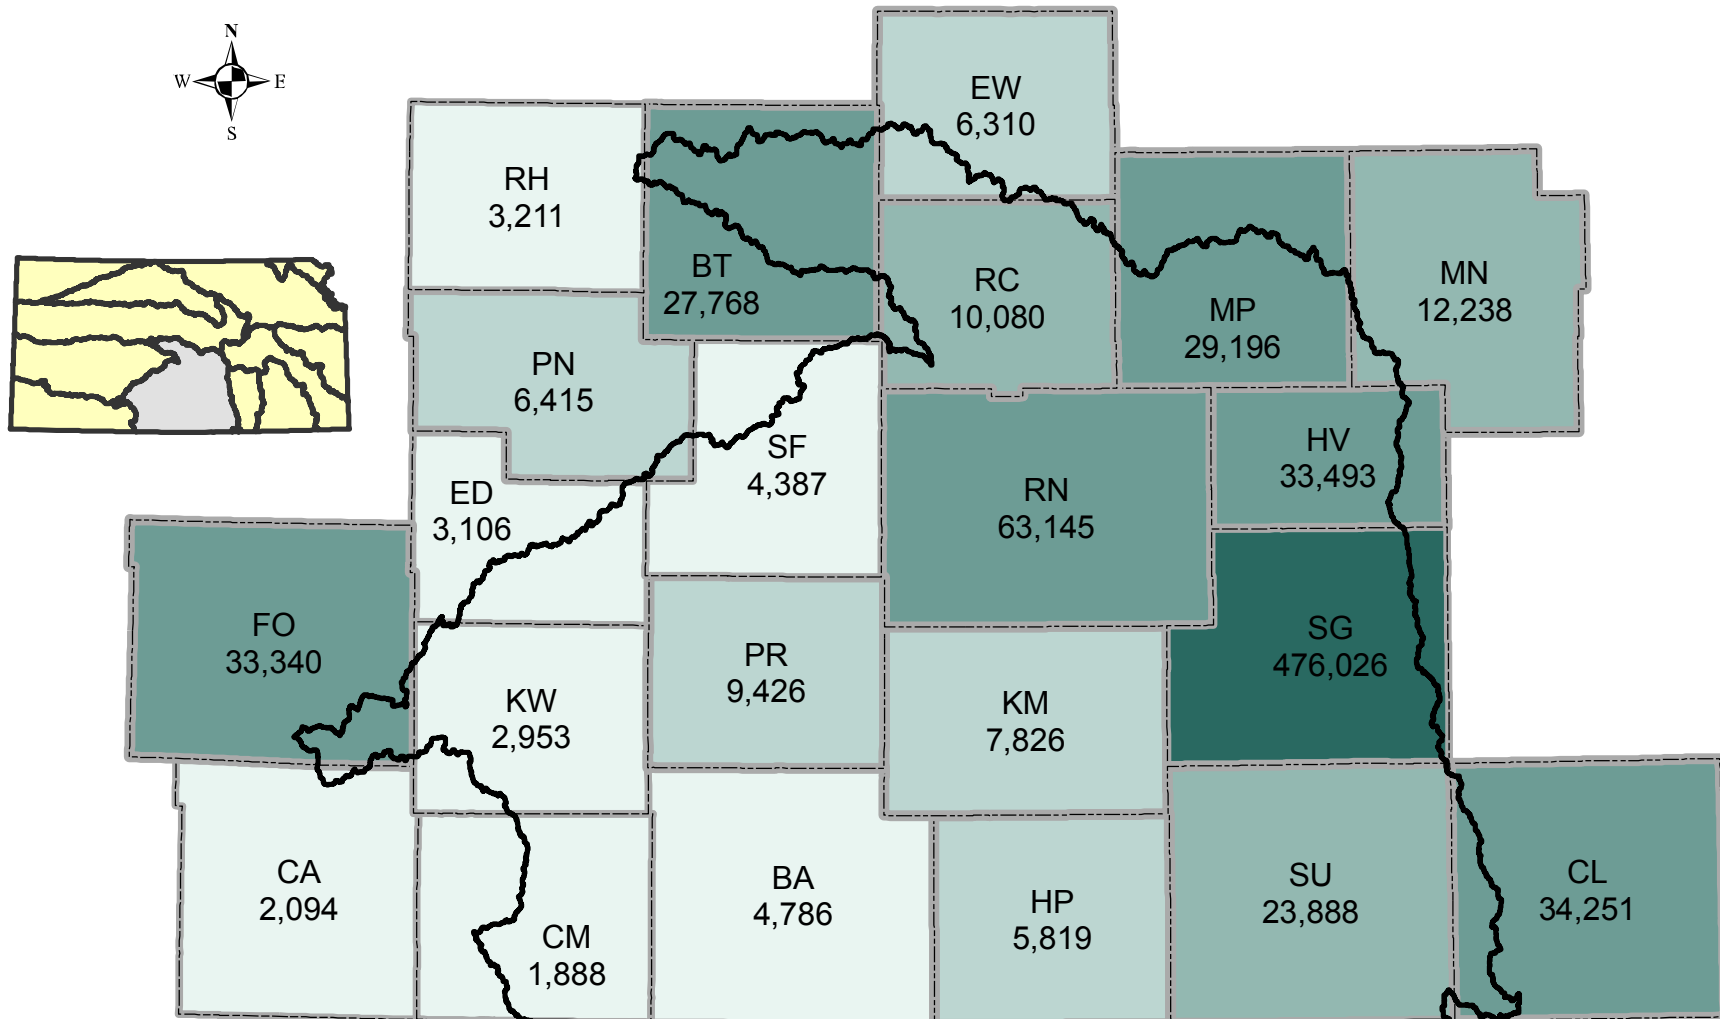

Lower Arkansas Basin

2007 Population Estimates by County

Data Sources:
Kansas Division of Budget, July 1, 2008

Prepared for Kansas Water Plan 2008