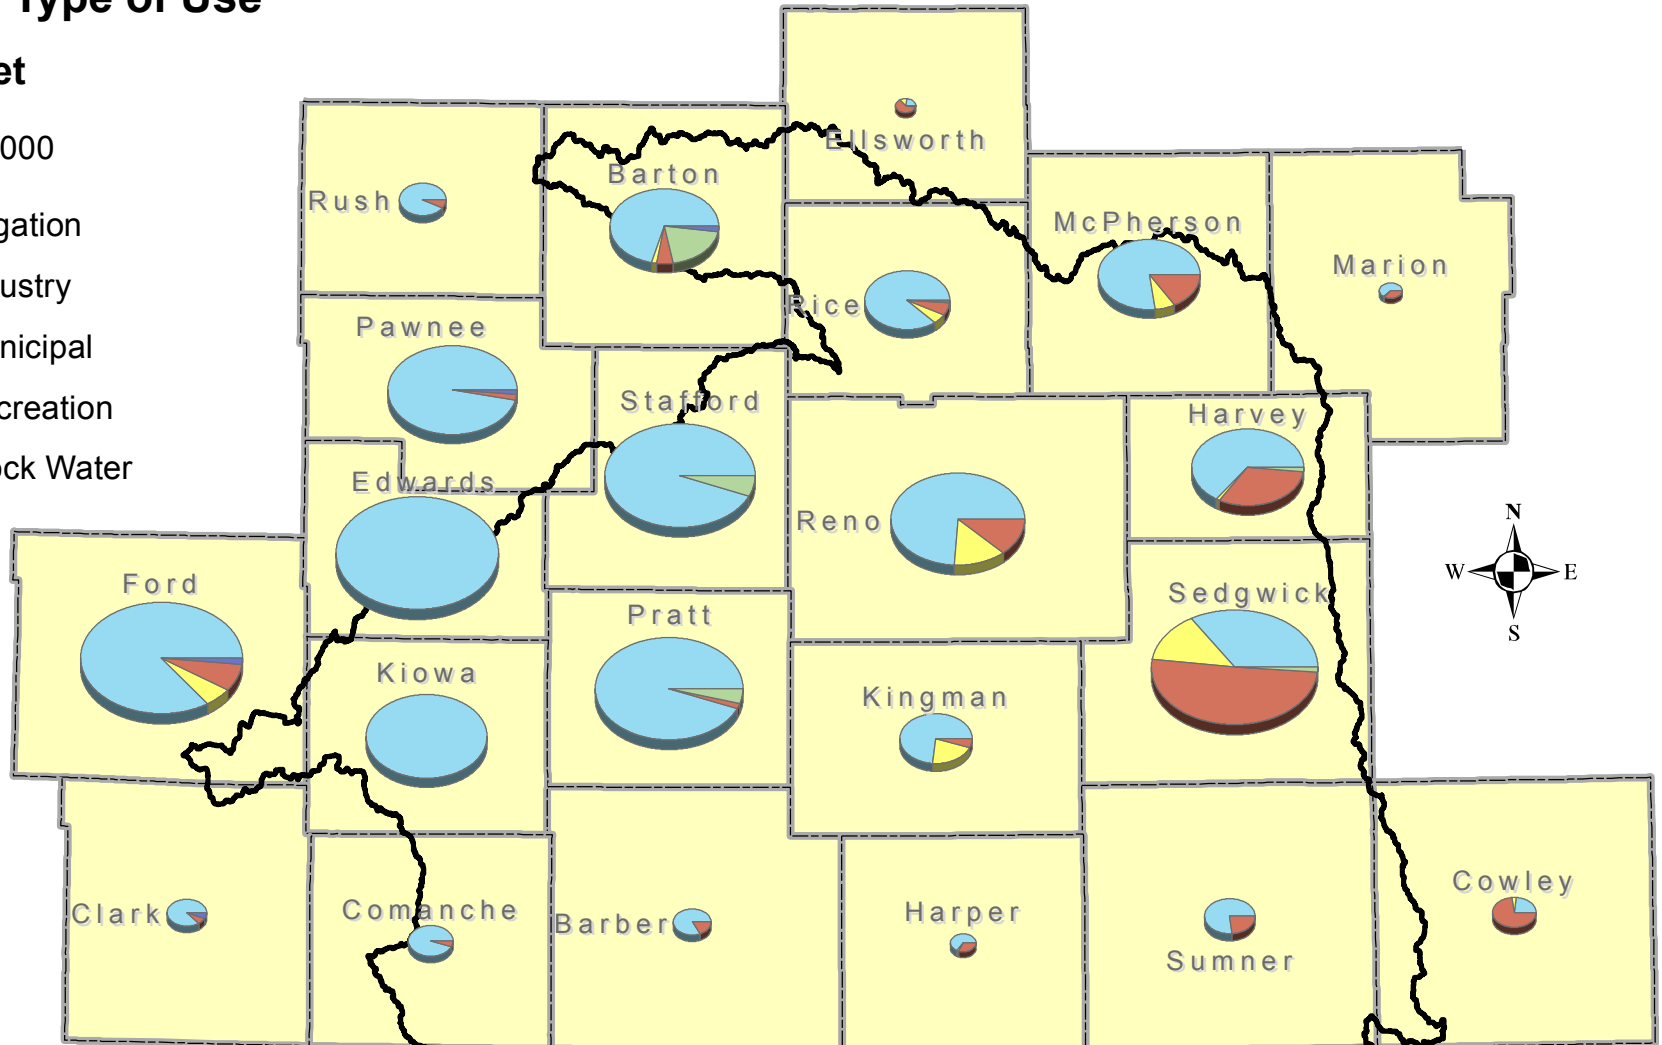

Lower Arkansas Basin

2006 Water Use By County

Water Use by Type of Use

Acre Feet

Data Sources:
 Division of Water Resources, Water Use Program
 Kansas Water Office, Water Marketing Program

Kansas Water Office May 2008