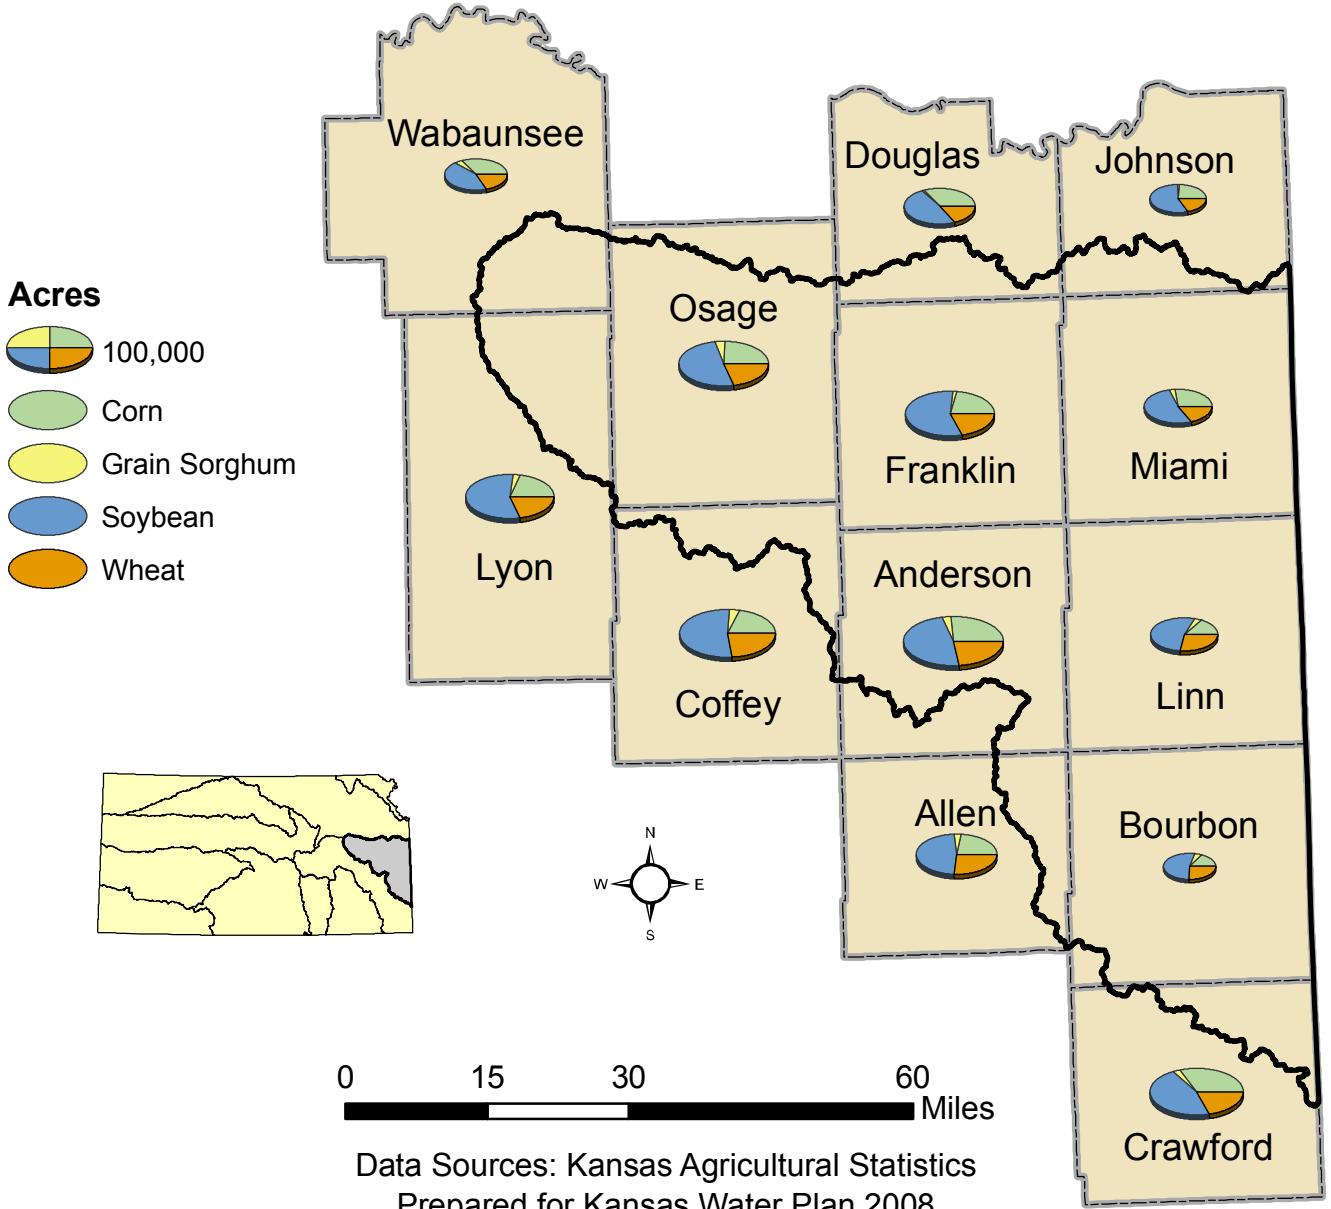

Marais des Cygnes Basin

2007 Harvested Crop Inventory by County

0 15 30 60 Miles

Data Sources: Kansas Agricultural Statistics
Prepared for Kansas Water Plan 2008