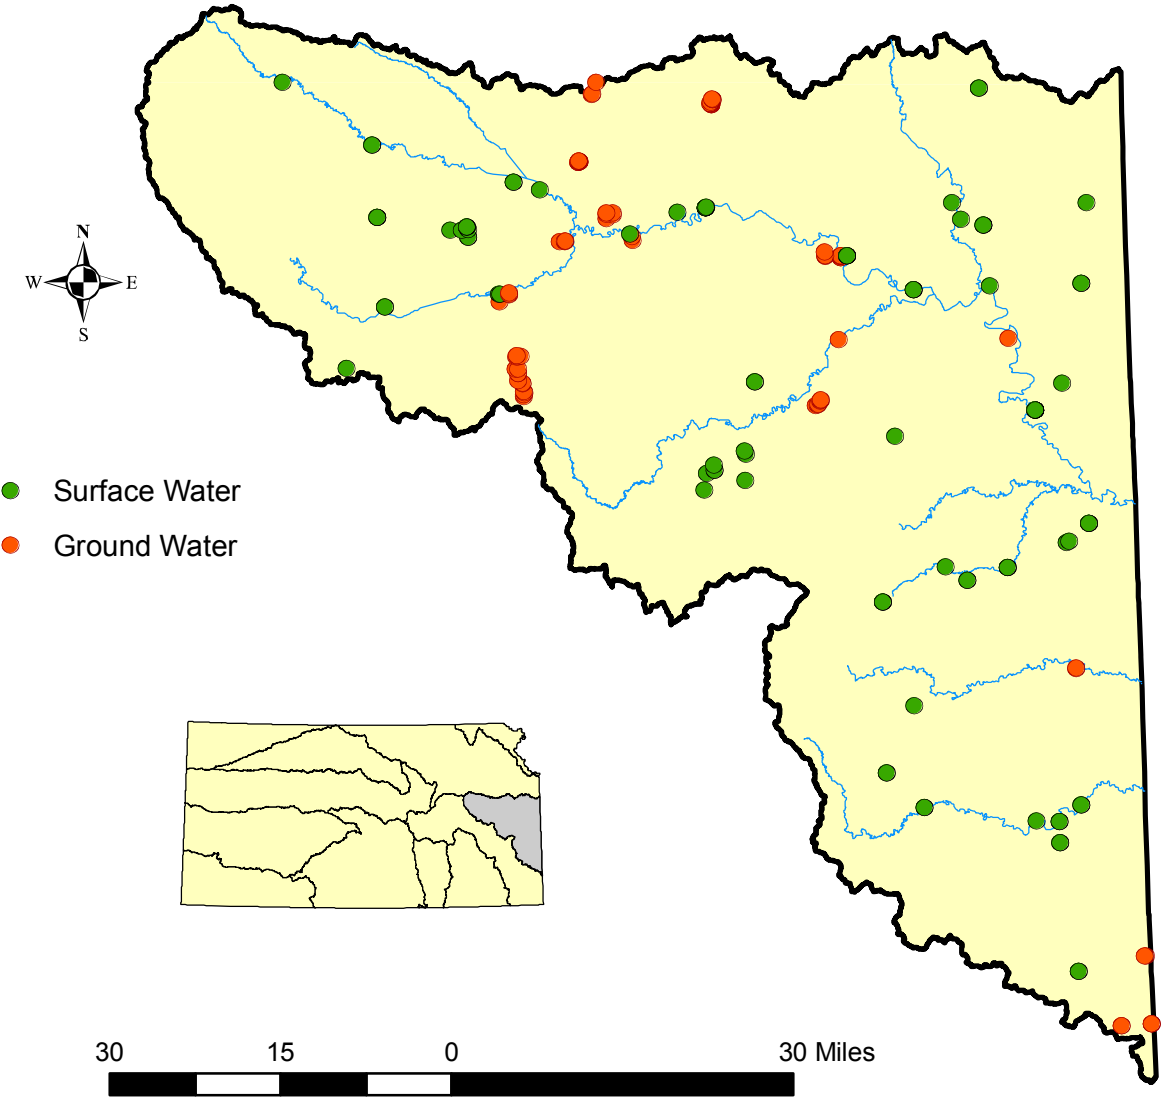

Marais des Cygnes Basin

Municipal Points of Diversion

Data Source: Kansas Department of Agriculture, November 2008

Prepared for Kansas Water Plan 2008