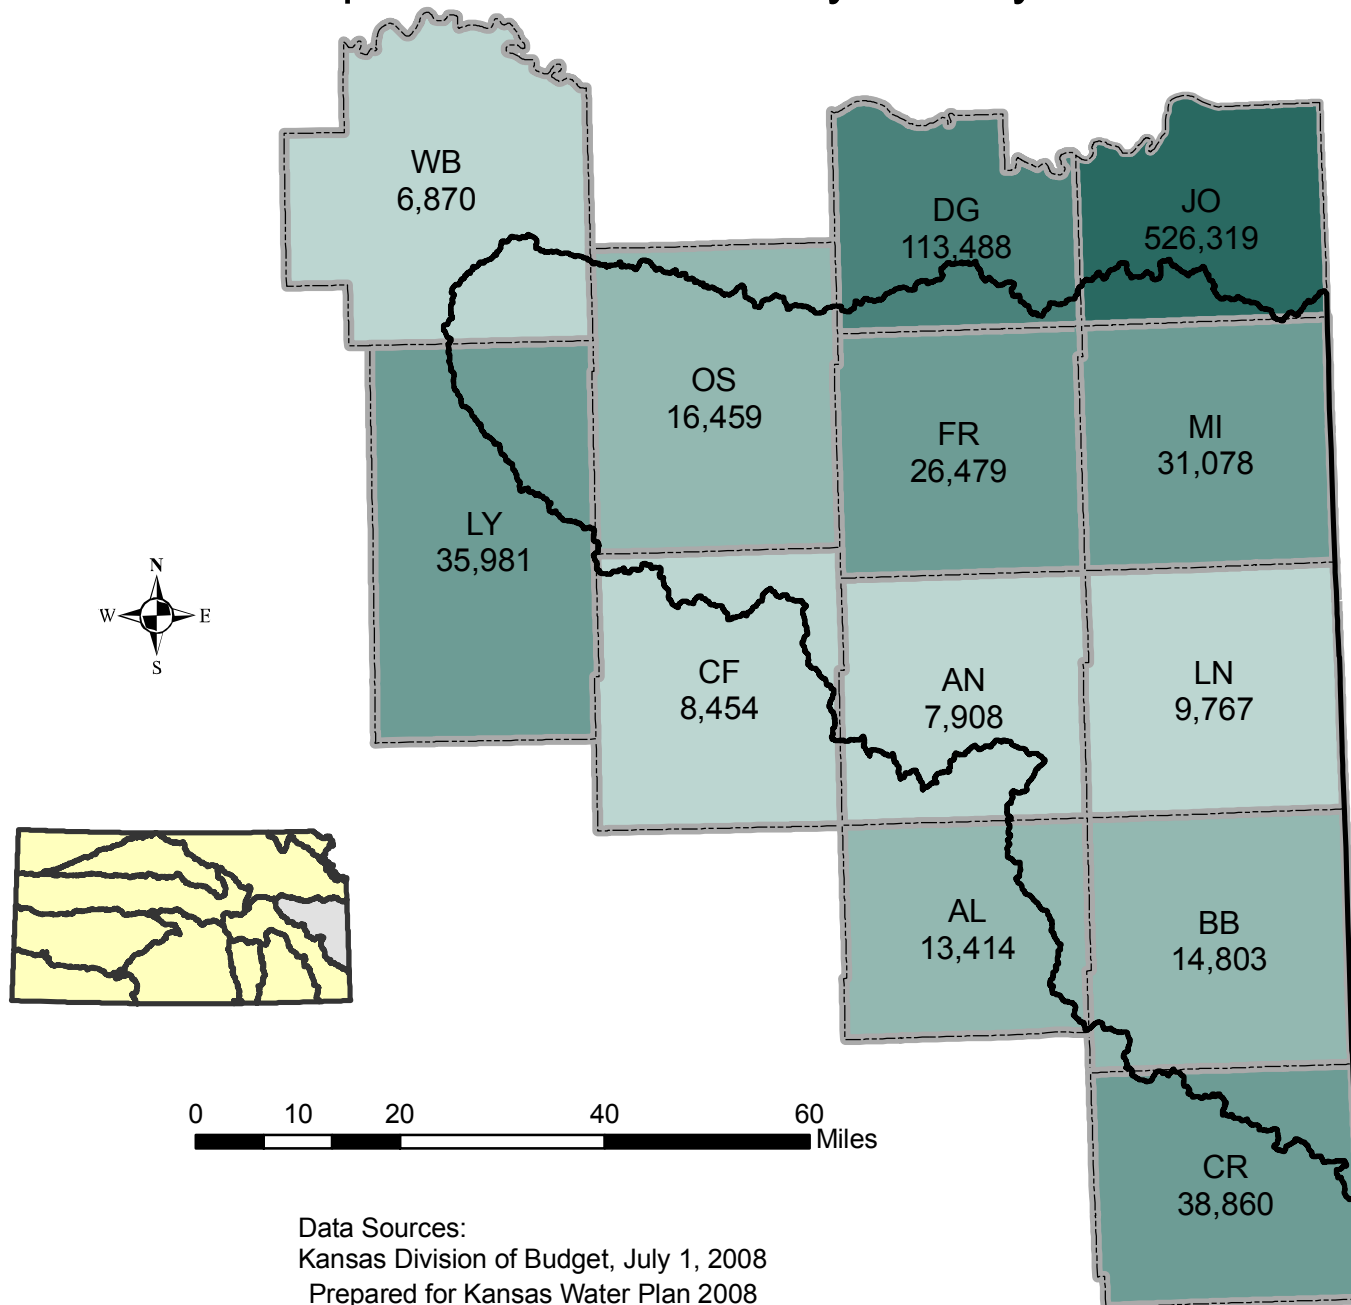

Marais des Cygnes Basin

2007 Population Estimates by County

Data Sources:
Kansas Division of Budget, July 1, 2008
Prepared for Kansas Water Plan 2008