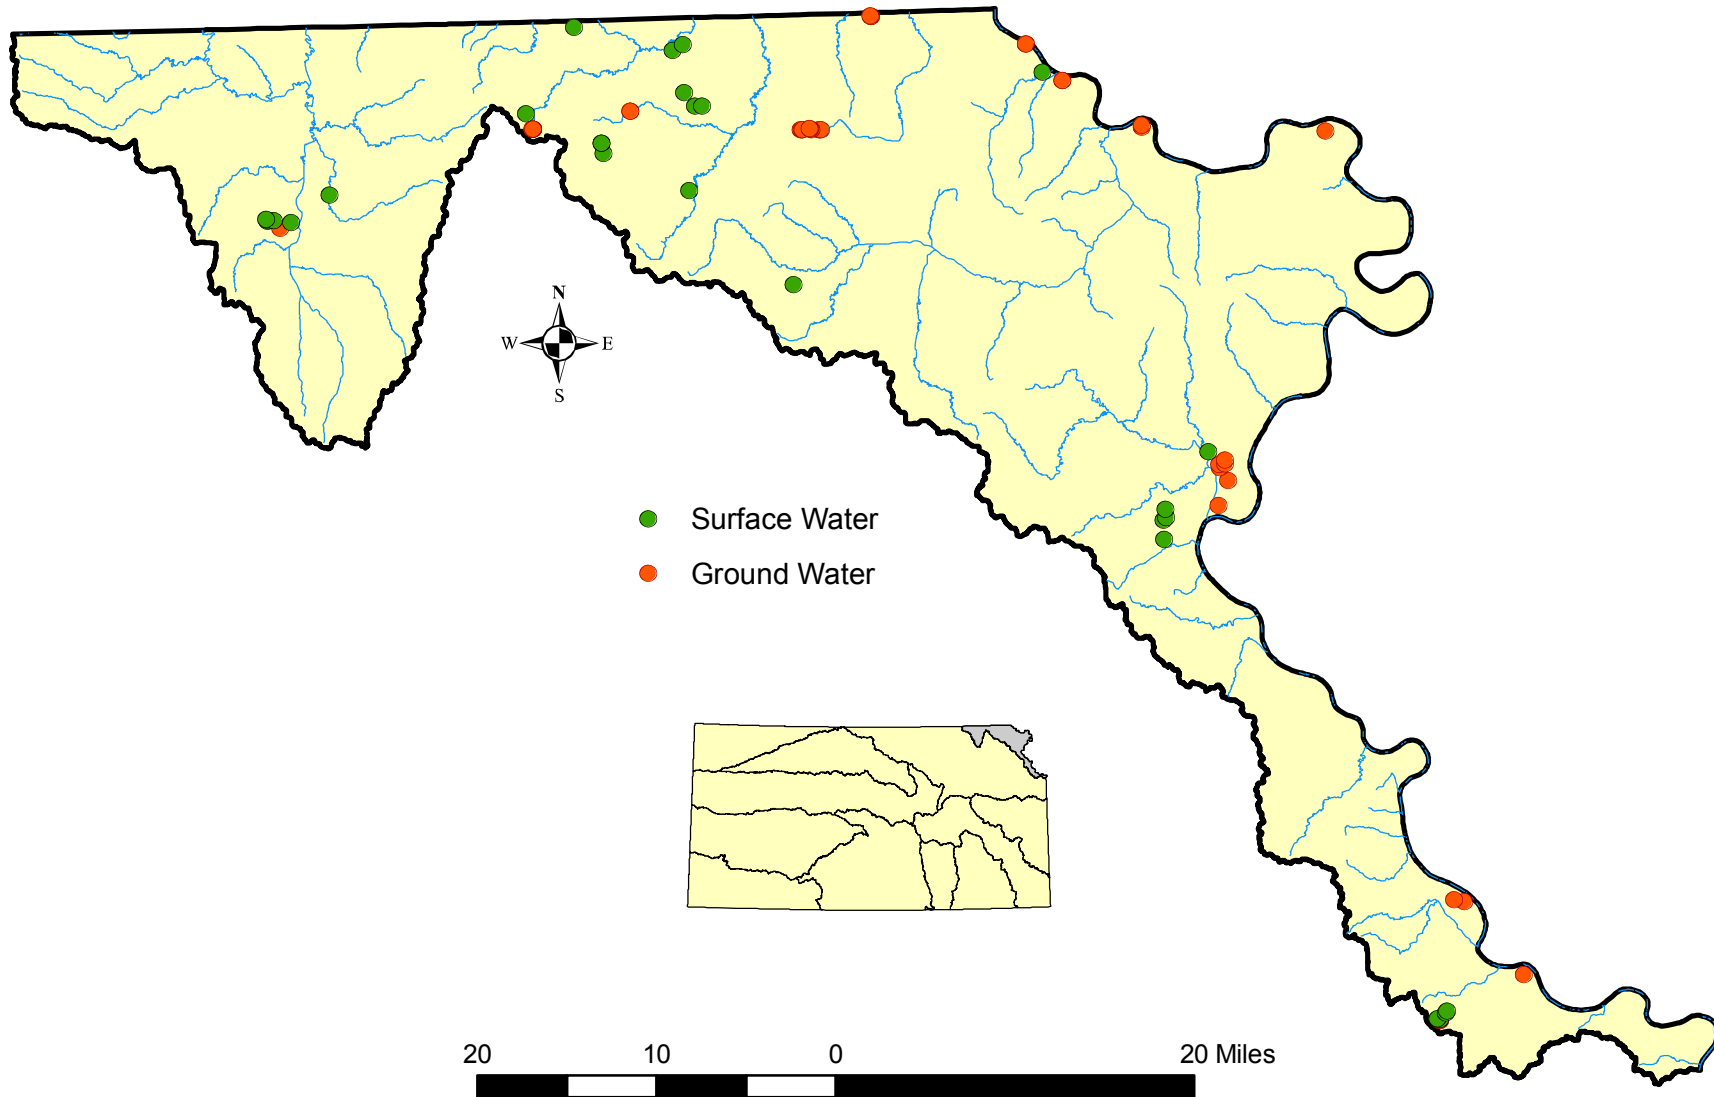

Missouri Basin

Irrigation Points of Diversion

Data Source: Kansas Department of Agriculture, November 2008

Prepared for Kansas Water Plan 2008