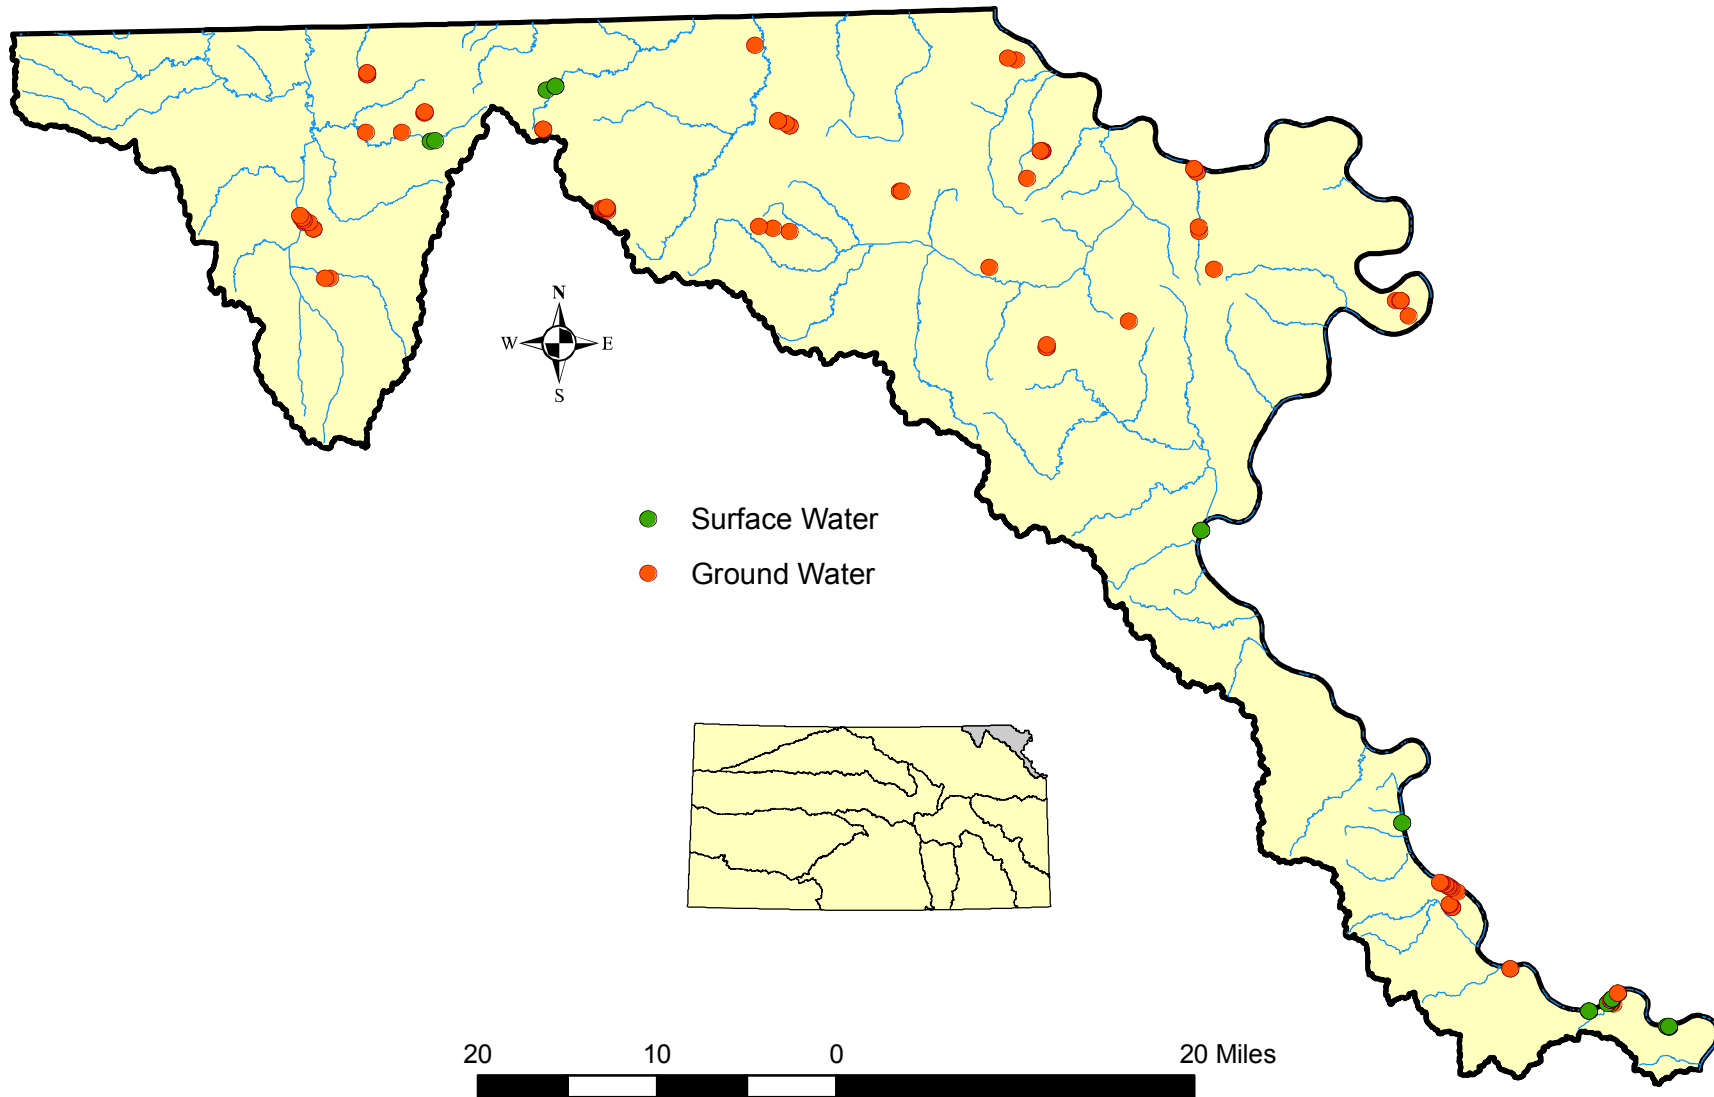

Missouri Basin

Municipal Points of Diversion

Data Source: Kansas Department of Agriculture, November 2008

Prepared for Kansas Water Plan 2008