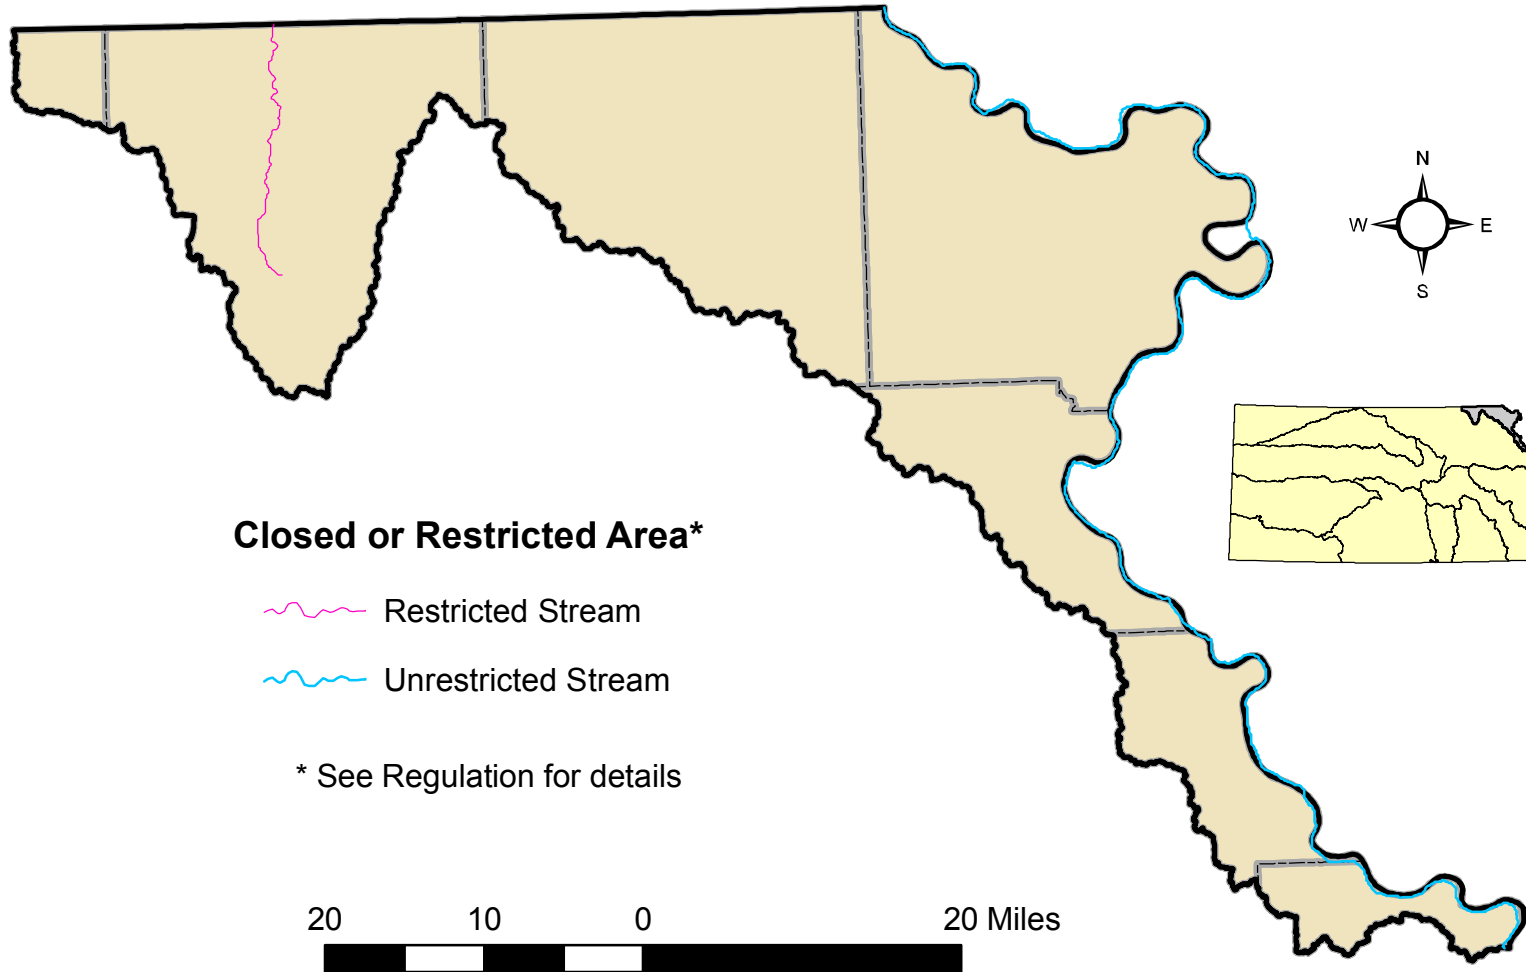

Missouri Basin Water Management

Source:
Kansas Department of Agriculture

Kansas Water Office, November 2008