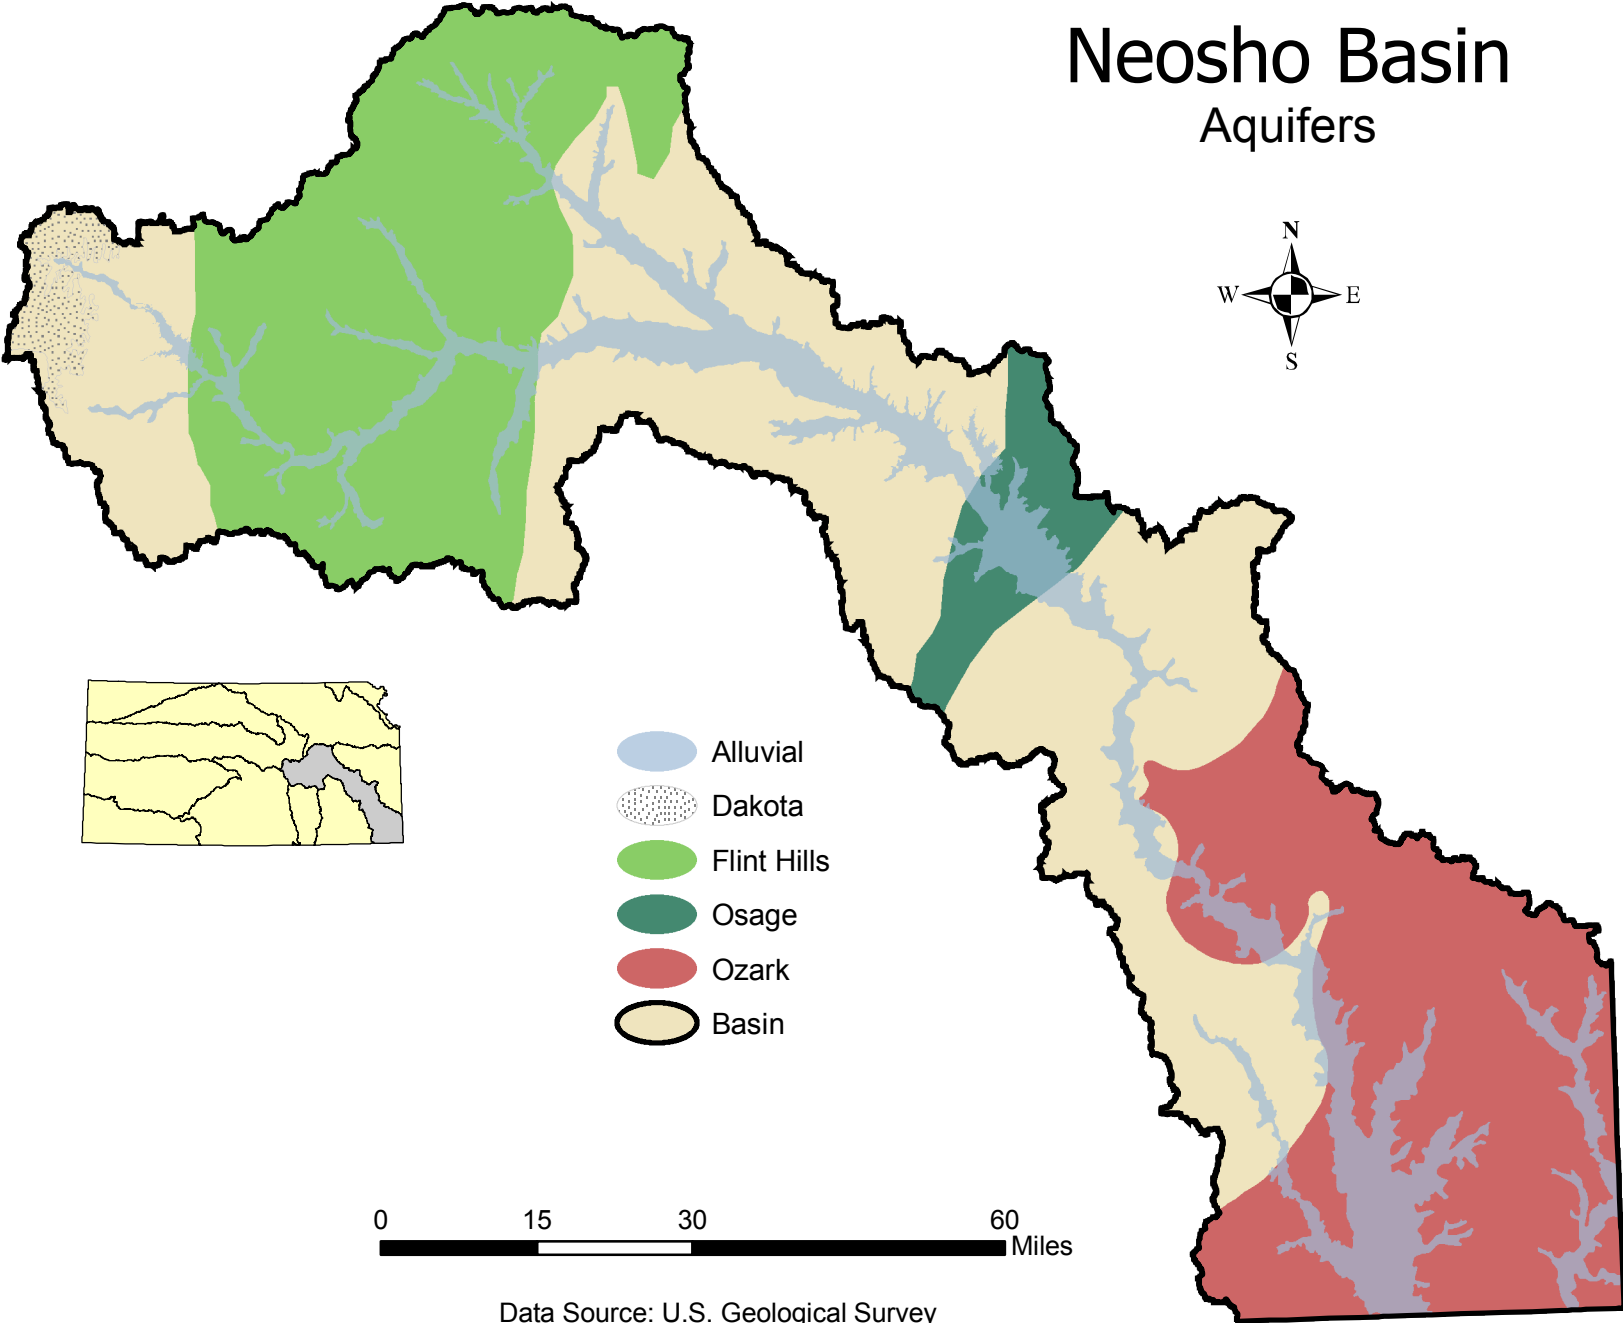

Neosho Basin

Aquifers

Data Source: U.S. Geological Survey
Prepared for Kansas Water Plan 2008