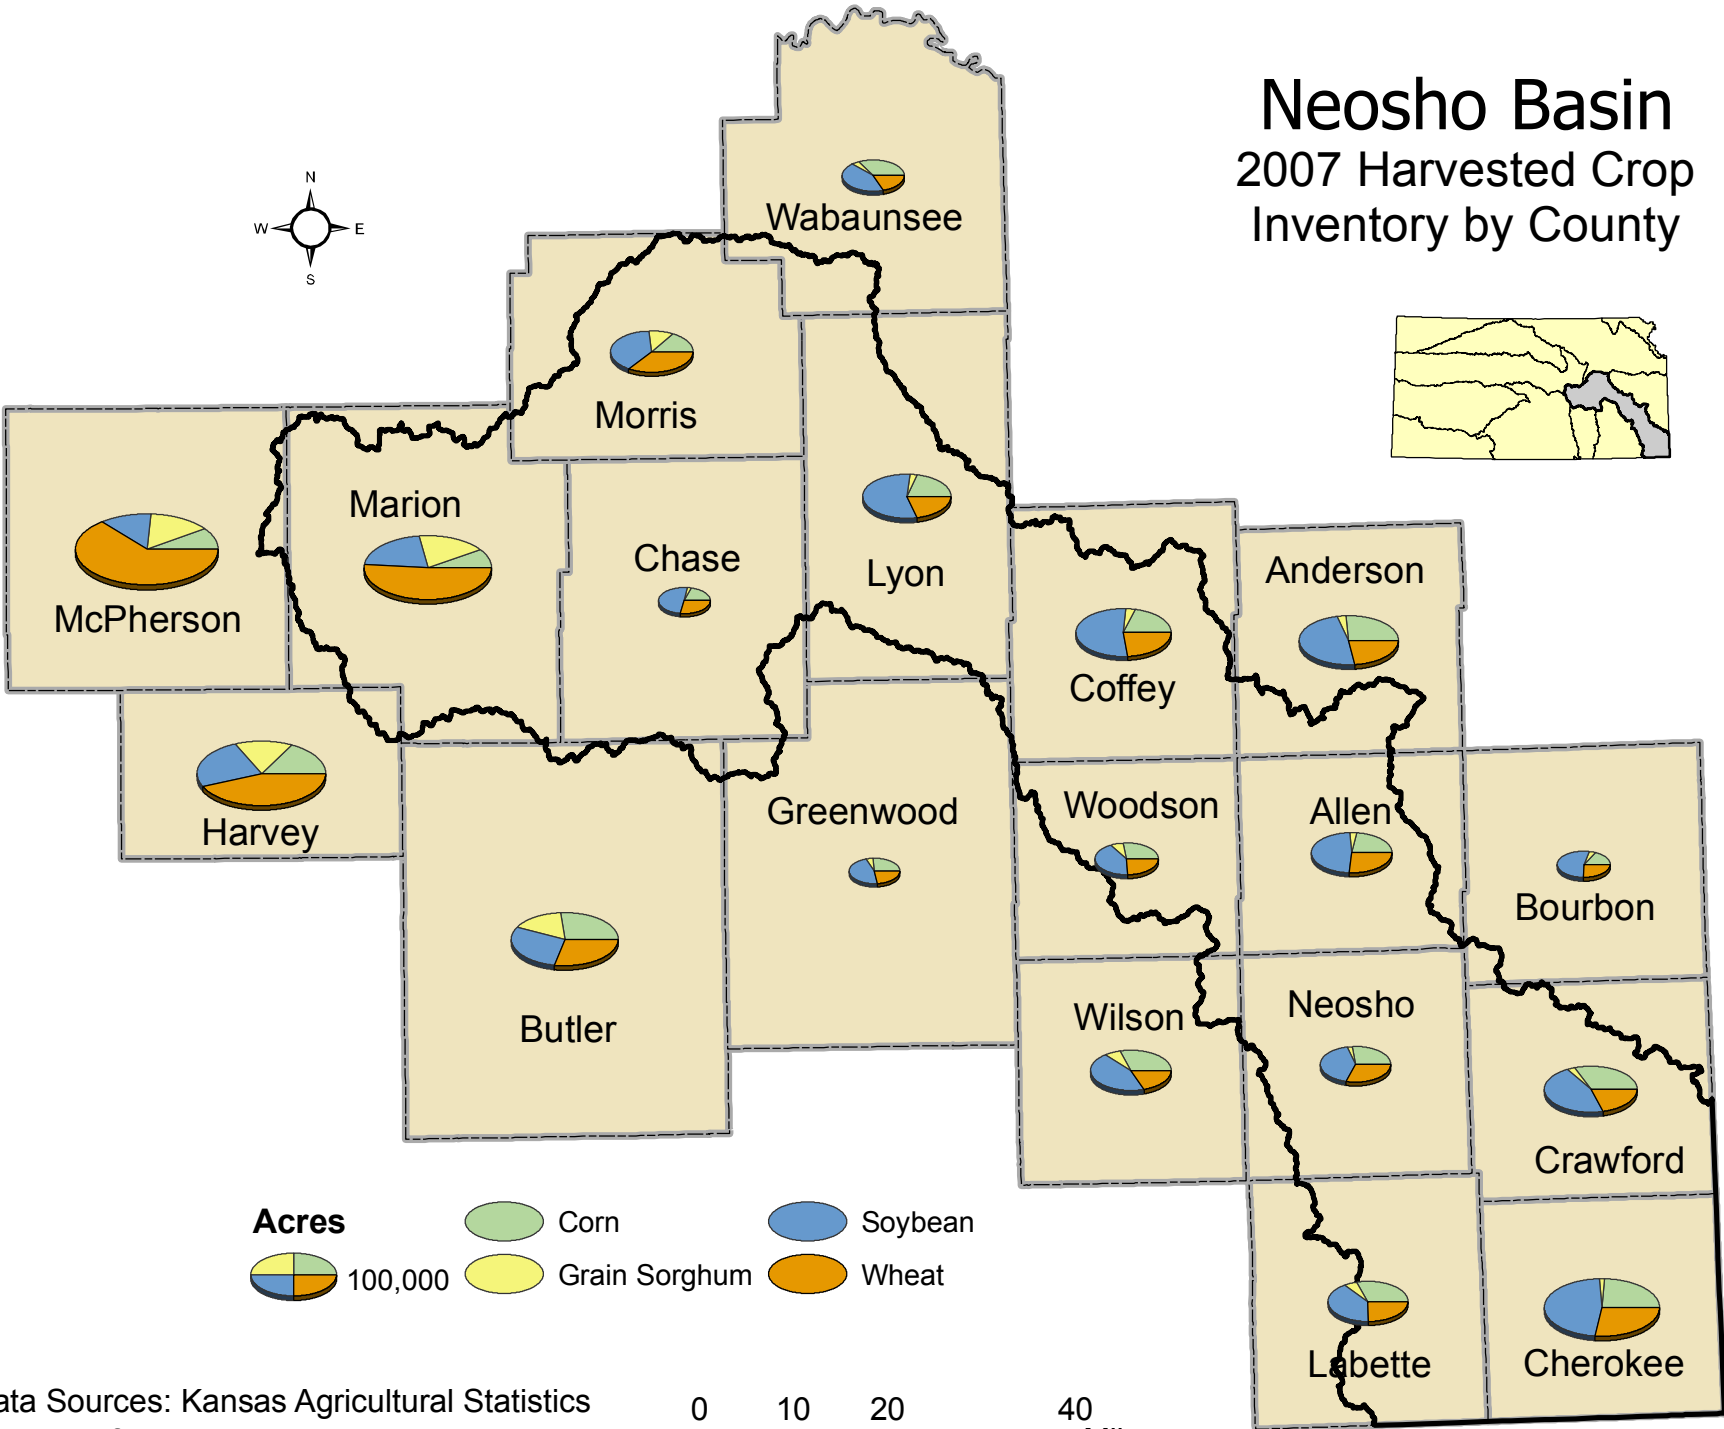

Neosho Basin

2007 Harvested Crop Inventory by County

Data Sources: Kansas Agricultural Statistics
 Prepared for Kansas Water Plan 2008