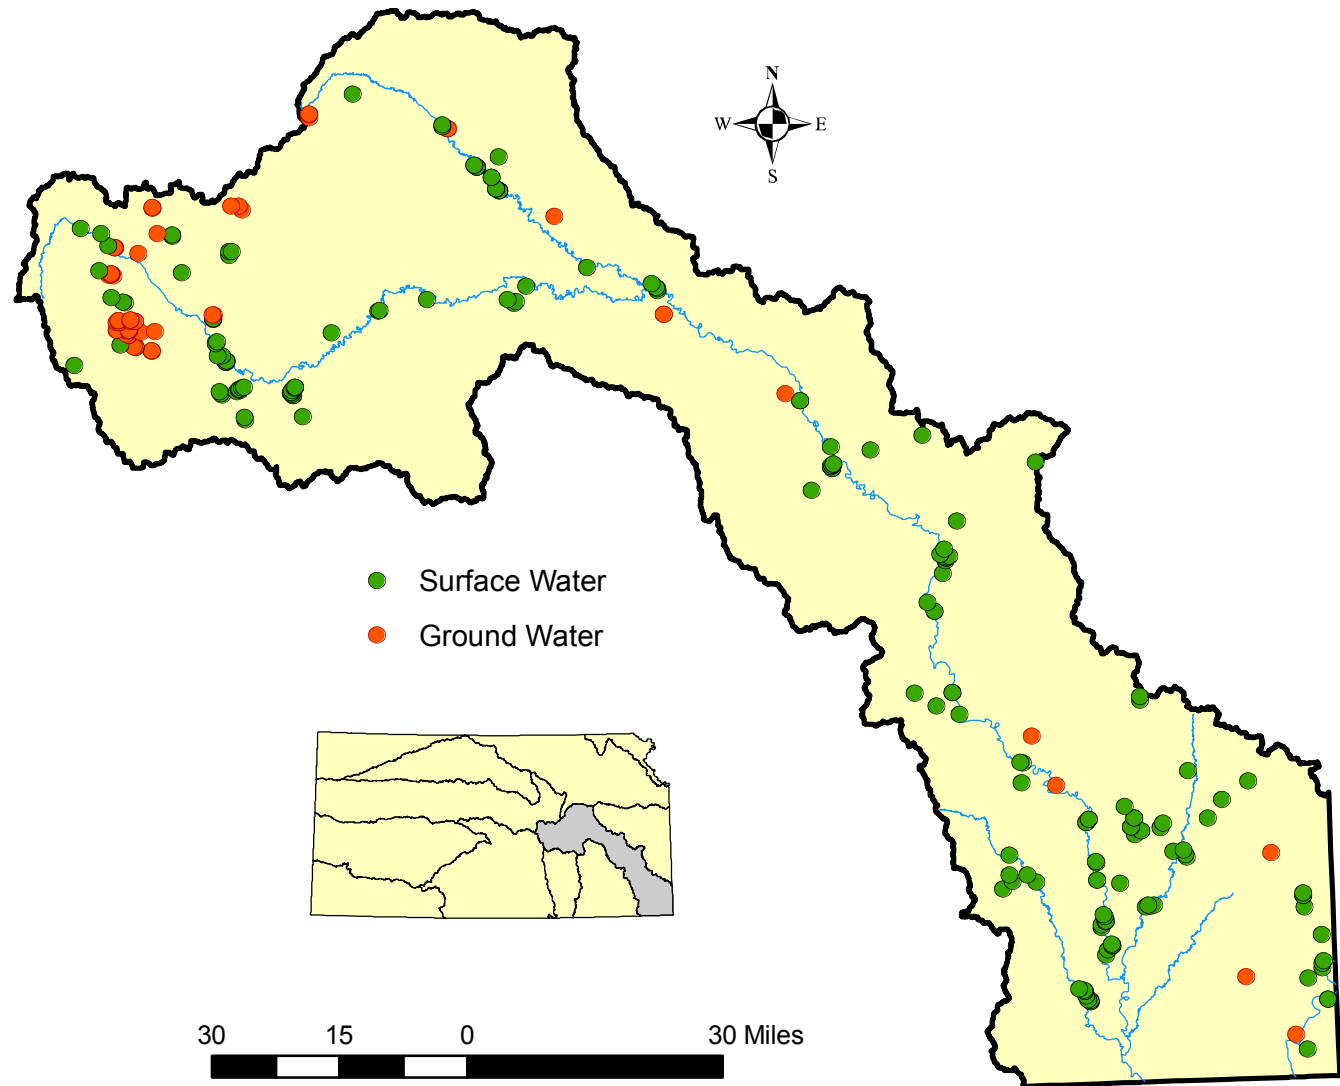

# Neosho Basin

## Irrigation Points of Diversion

Data Source: Kansas Department of Agriculture, November 2008

Prepared for Kansas Water Plan 2008