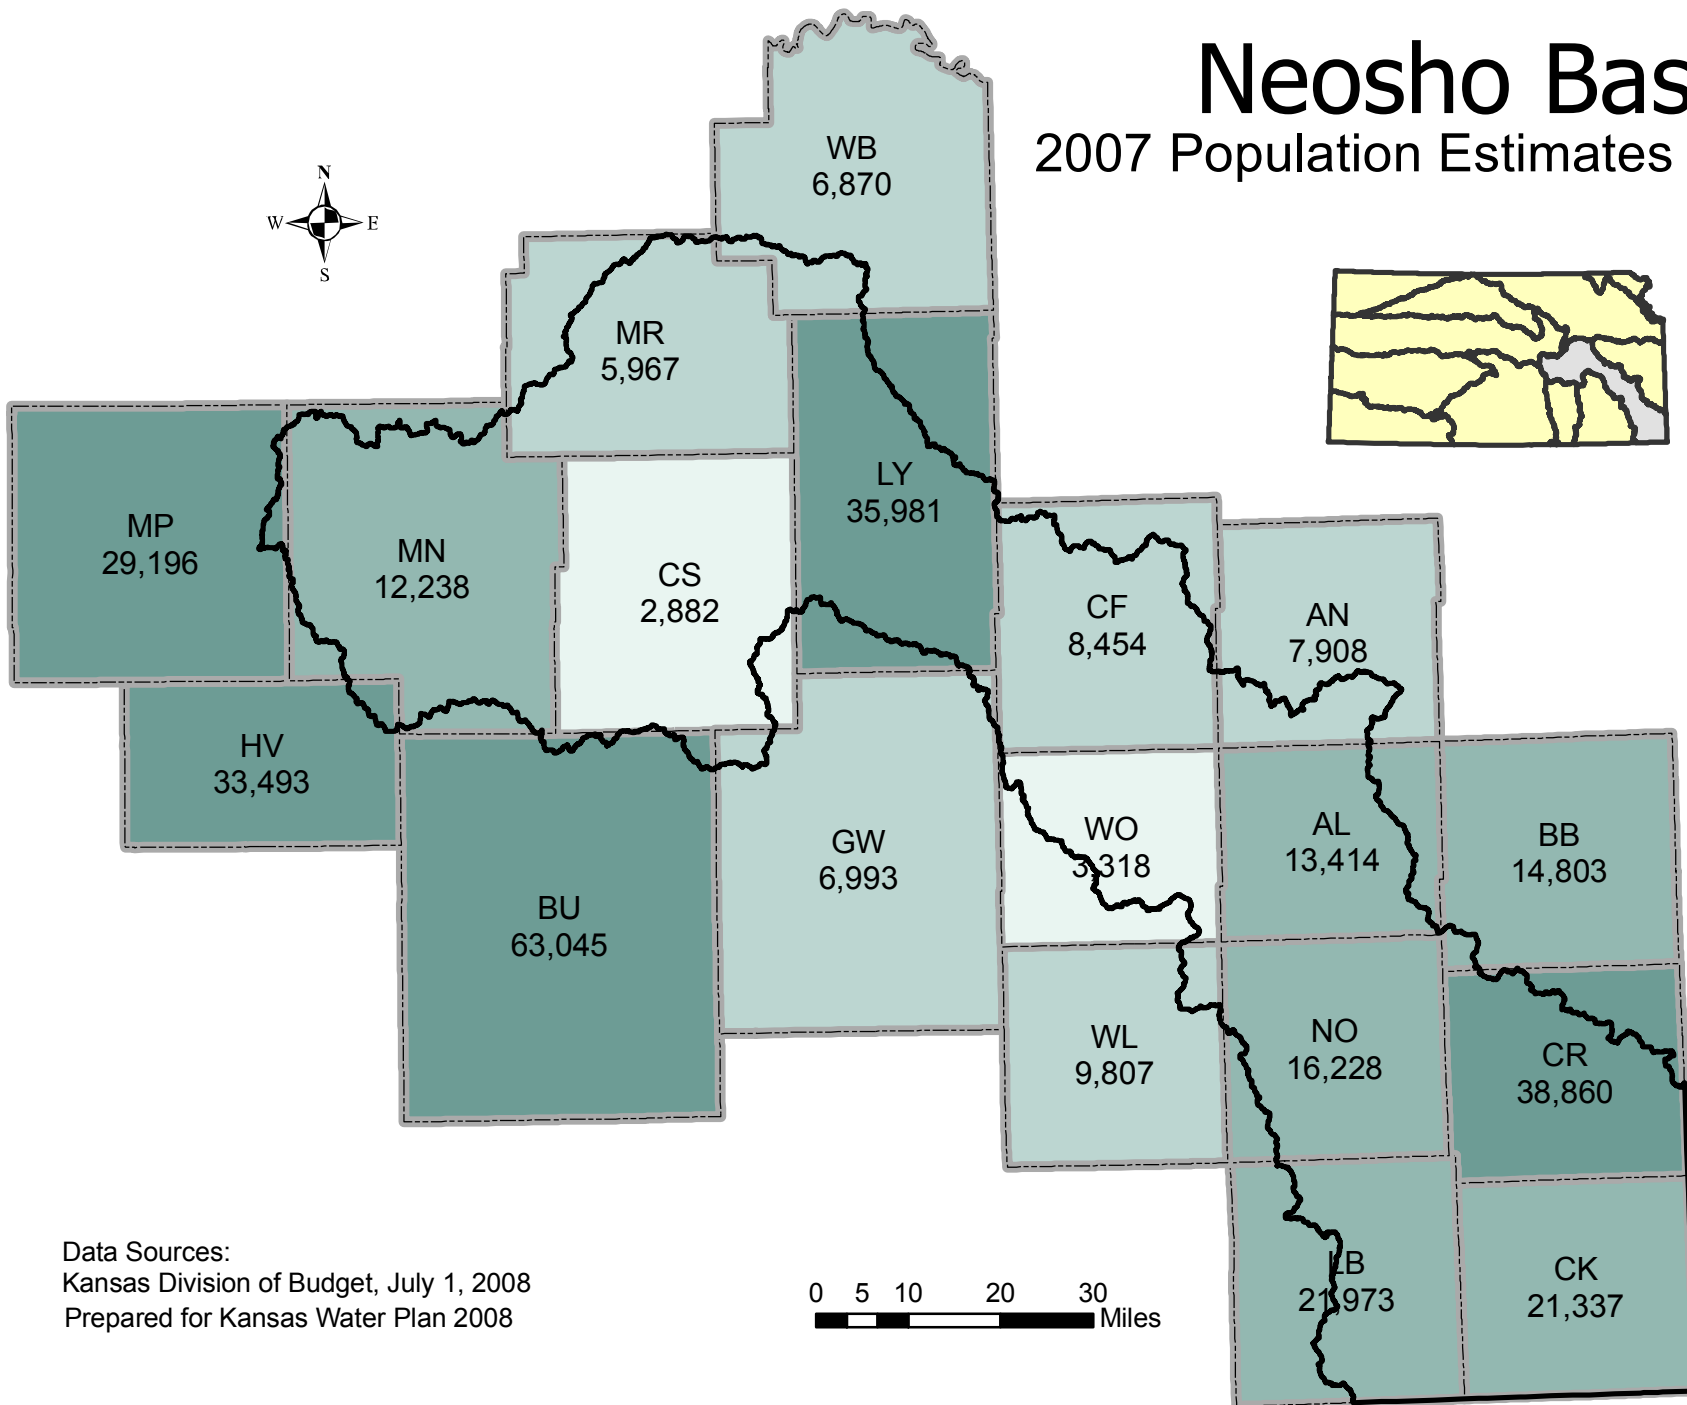

Neosho Basin

2007 Population Estimates by County

Data Sources:
Kansas Division of Budget, July 1, 2008
Prepared for Kansas Water Plan 2008