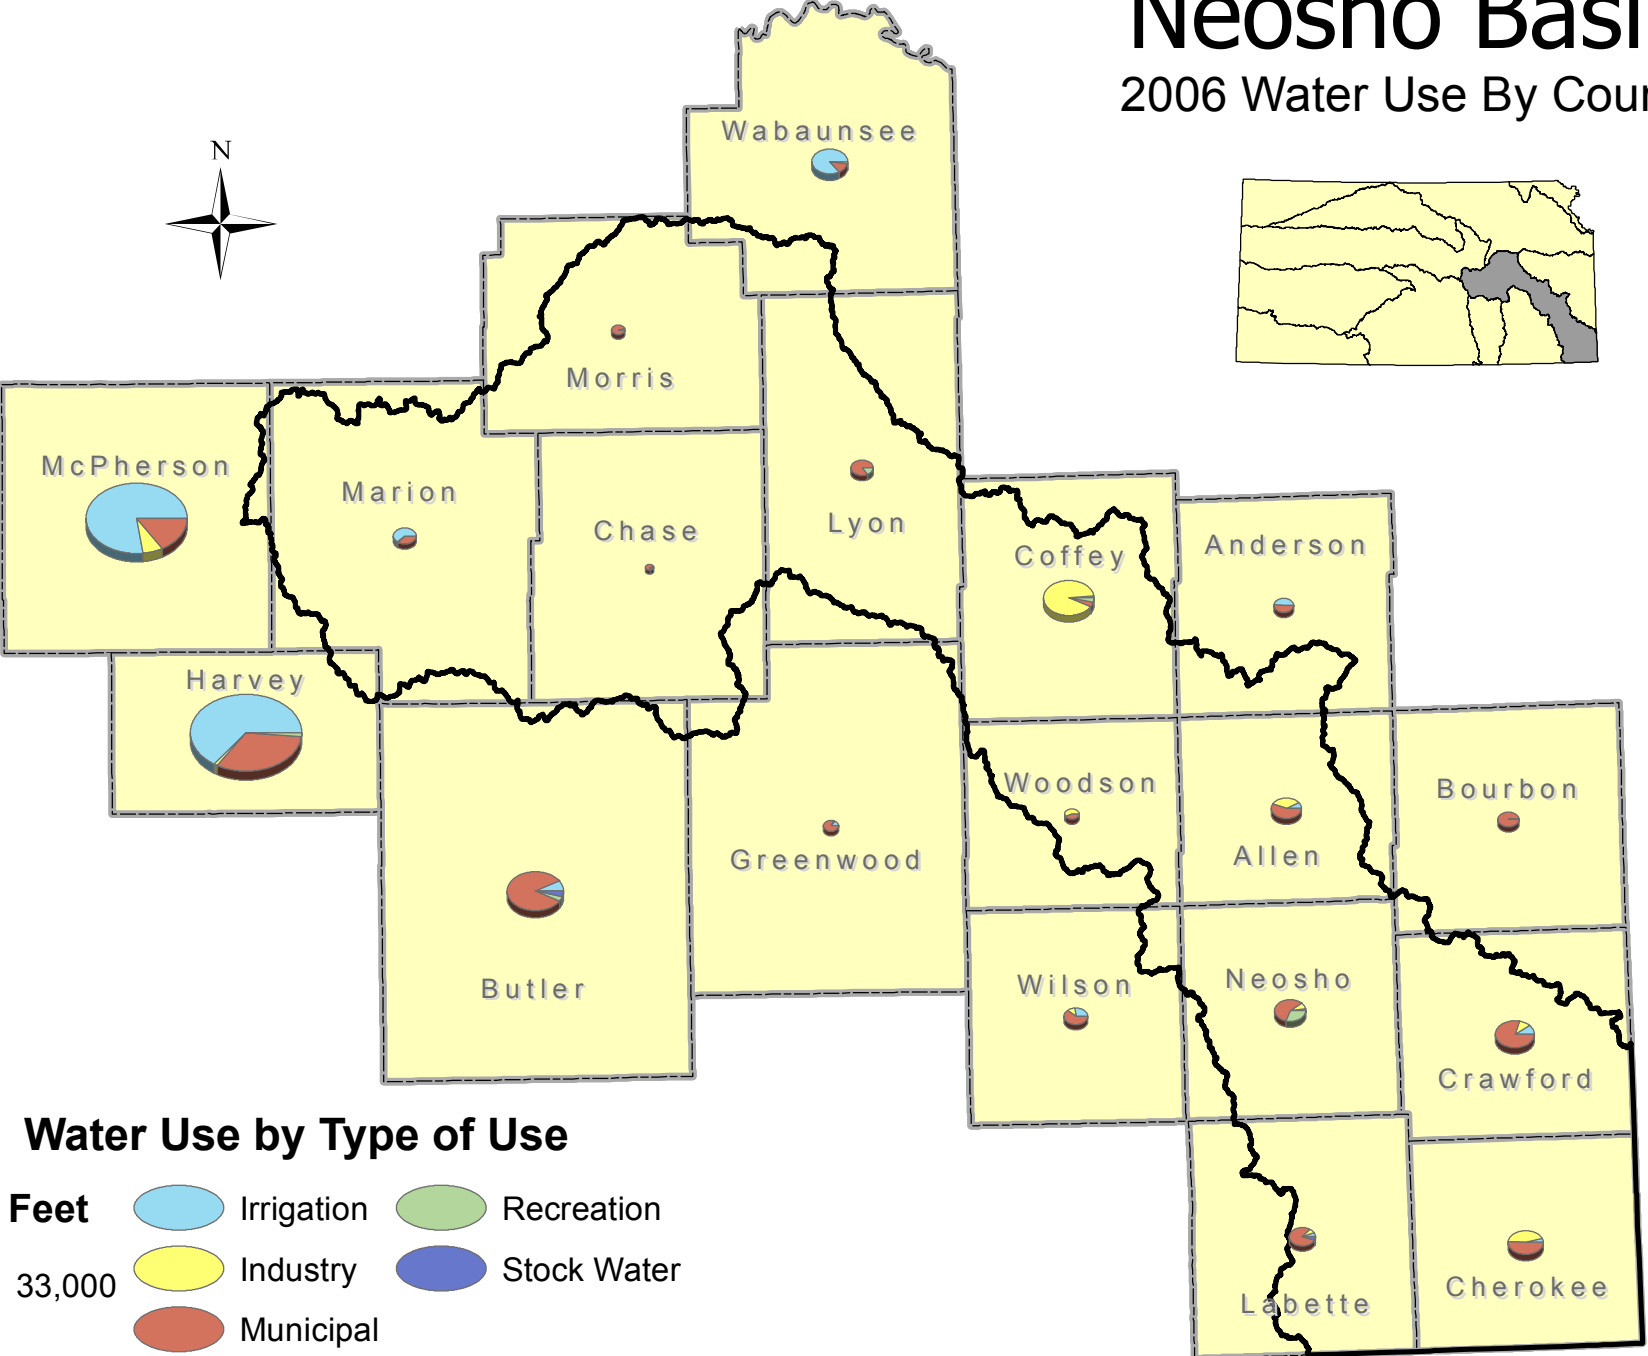

Neosho Basin

2006 Water Use By County

Water Use by Type of Use

Data Sources:
 Division of Water Resources, Water Use Program
 Kansas Water Office, Water Marketing Program