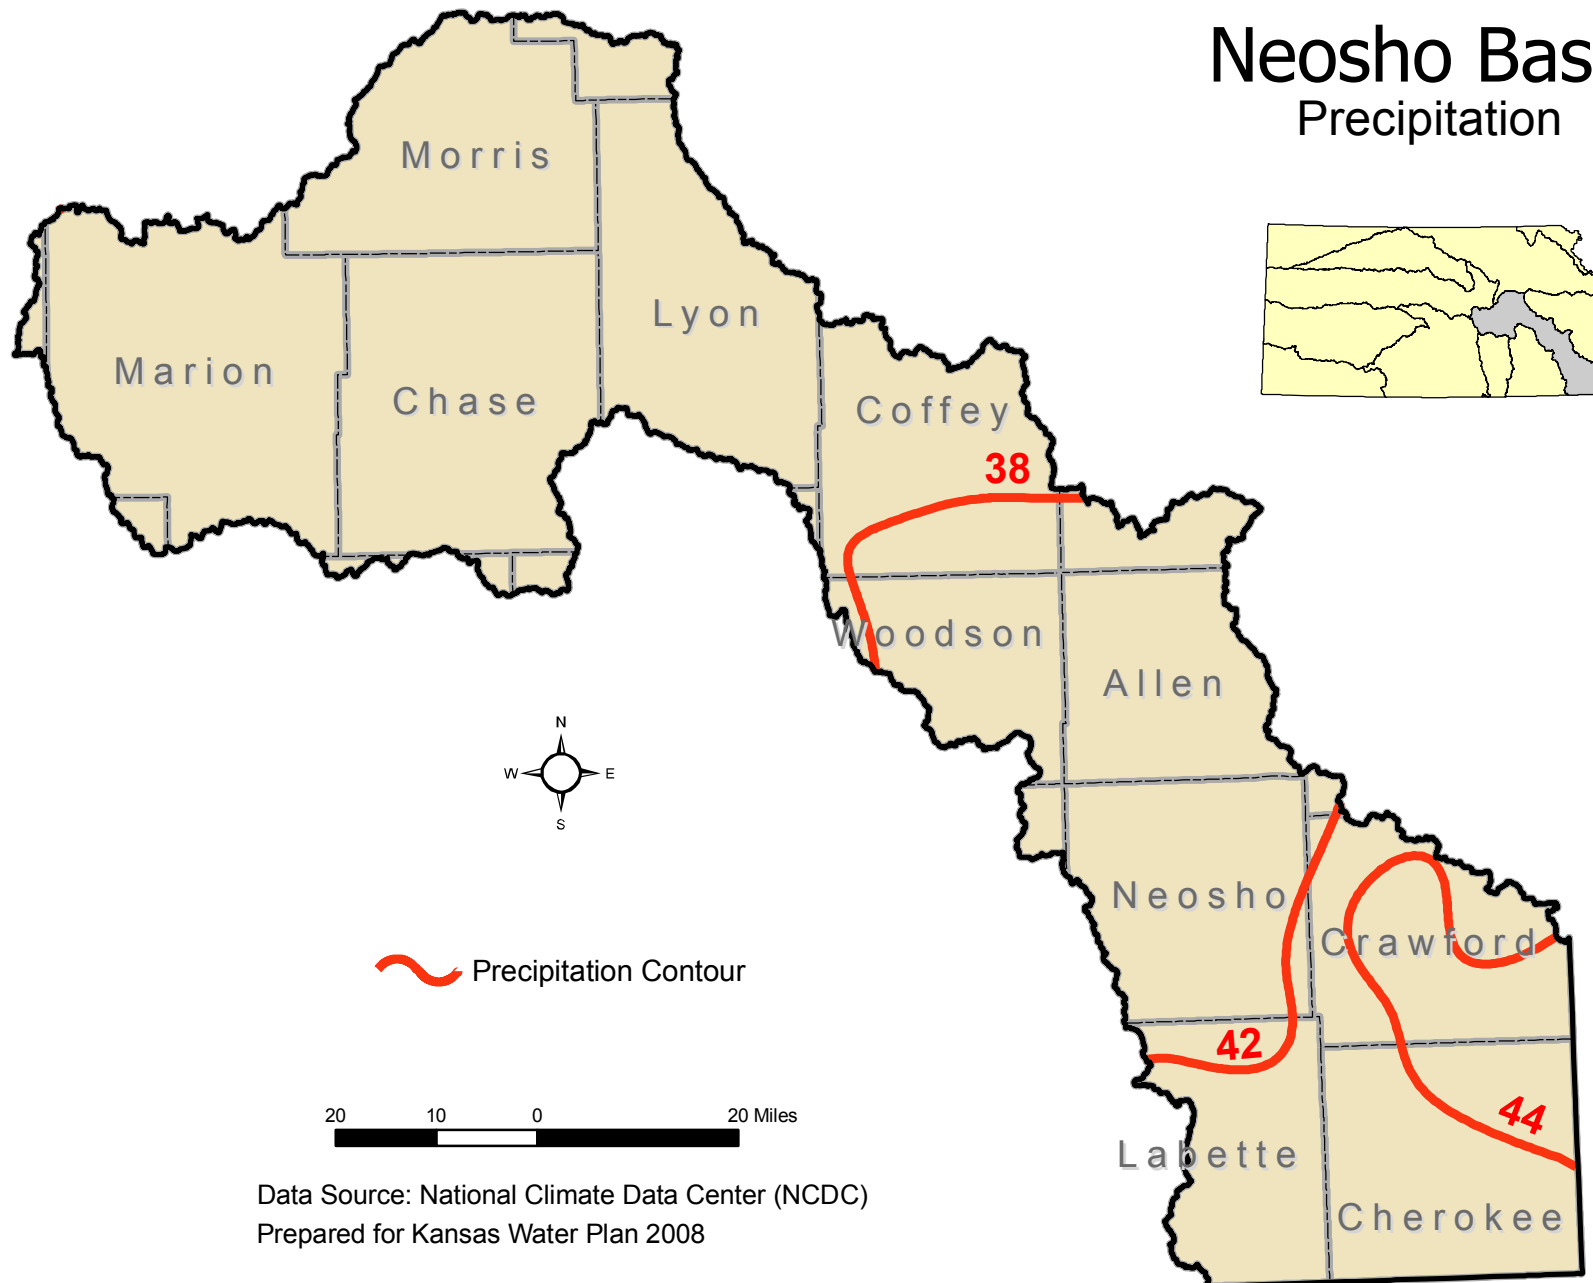

Neosho Basin Precipitation

Data Source: National Climate Data Center (NCDC)
Prepared for Kansas Water Plan 2008