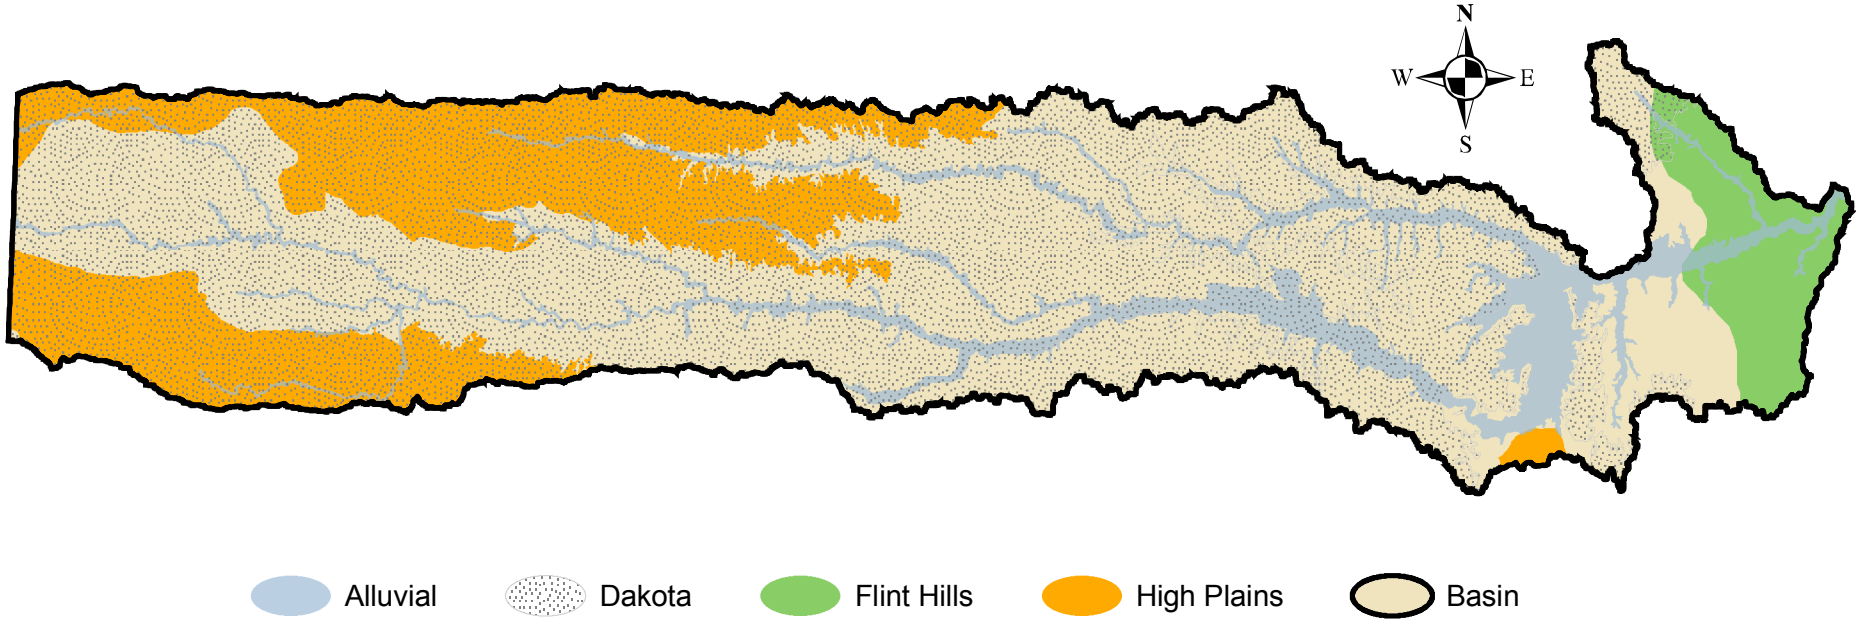

Smoky Hill - Saline Basin

Aquifers

Data Source: U.S. Geological Survey
Prepared for Kansas Water Plan 2008