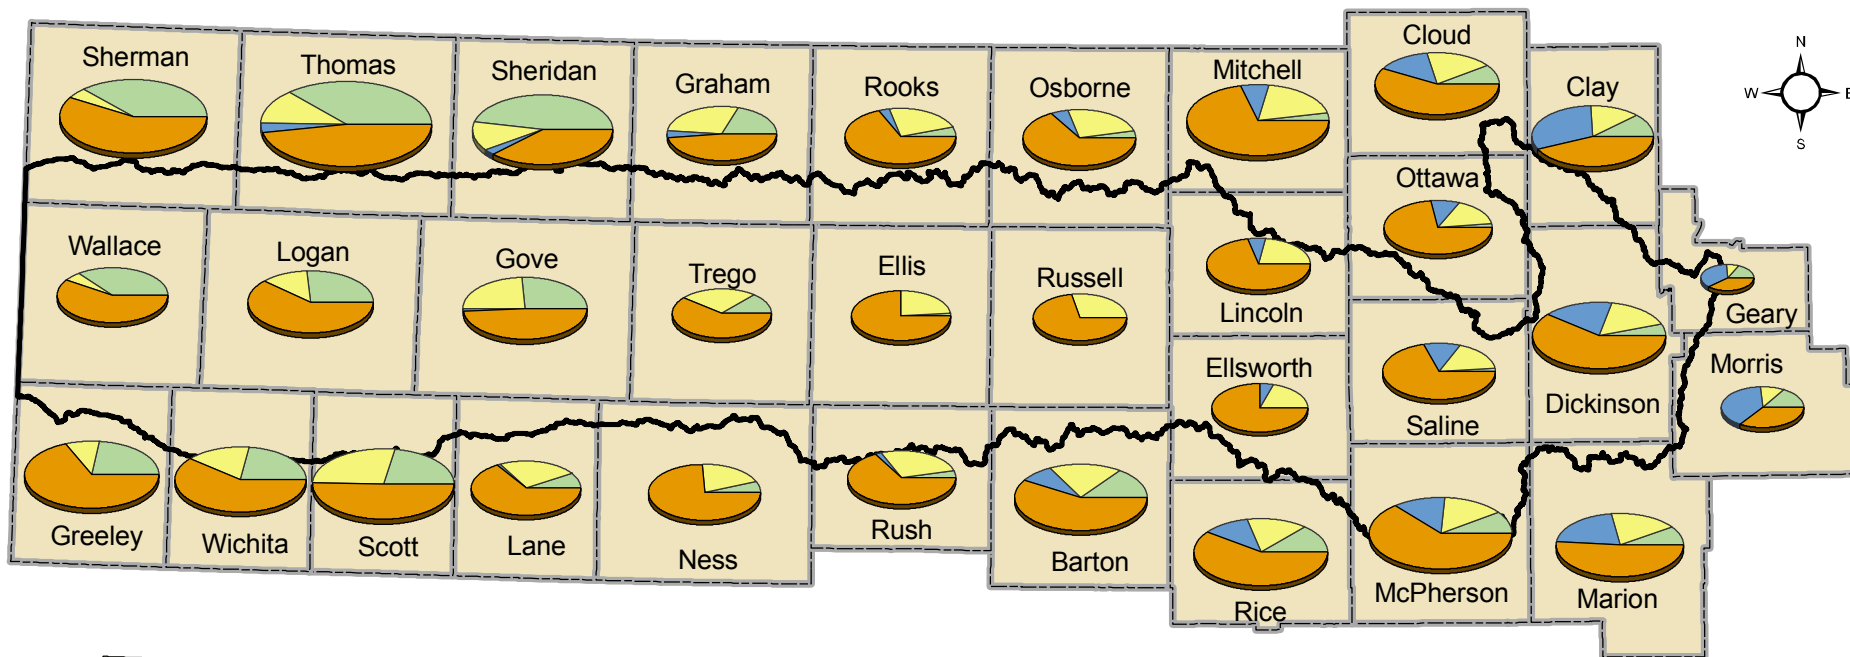

Smoky Hill-Saline Basin

2007 Harvested Crop Inventory by County

Data Sources: Kansas Agricultural Statistics
Prepared for Kansas Water Plan 2008