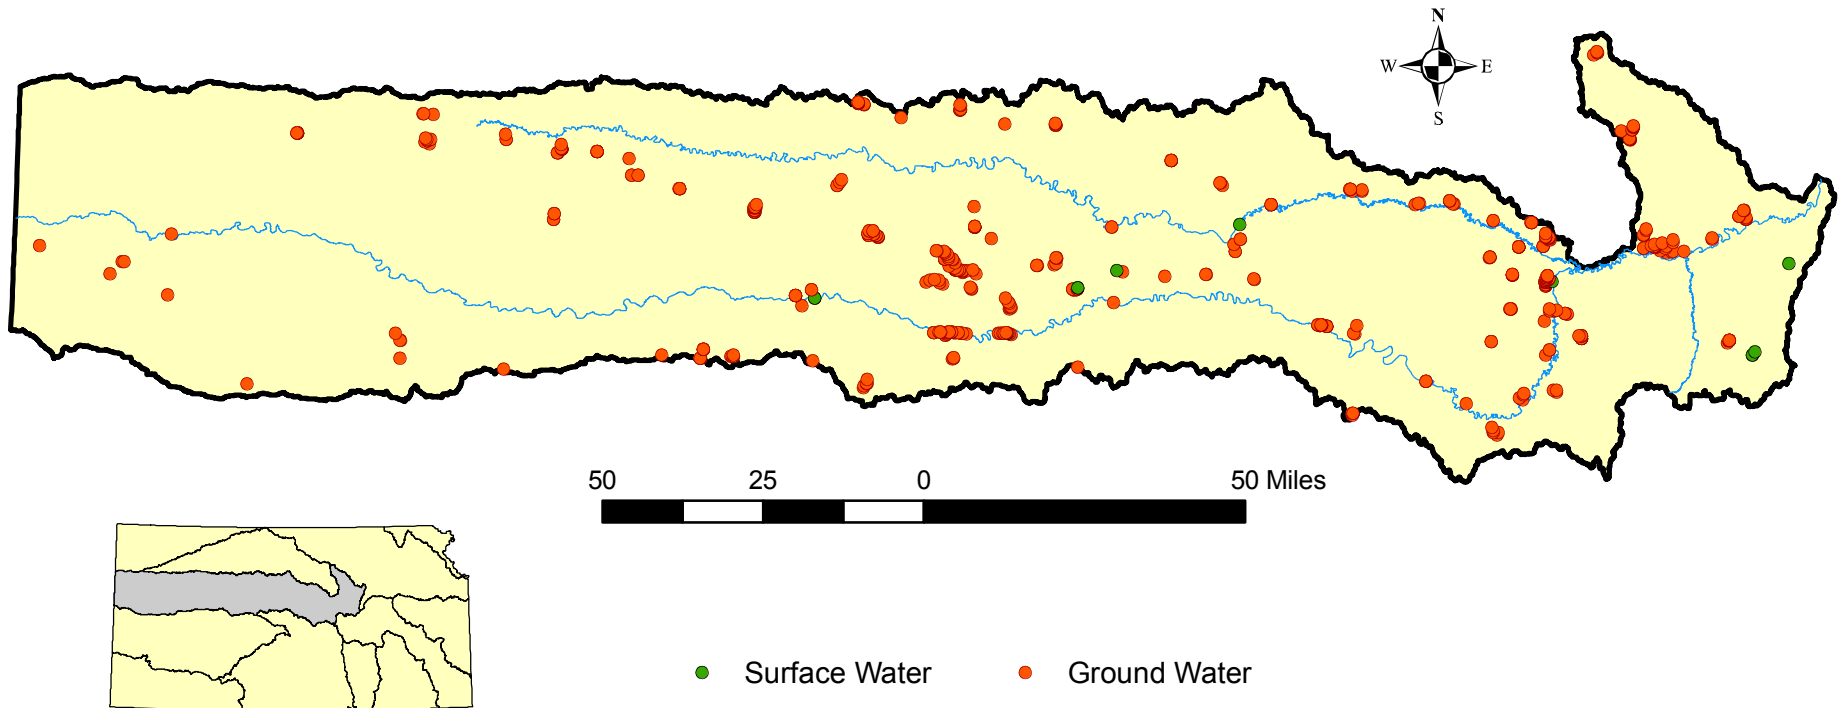

Smoky Hill - Saline Basin

Municipal Points of Diversion

Data Source: Kansas Department of Agriculture, November 2008

Prepared for Kansas Water Plan 2008