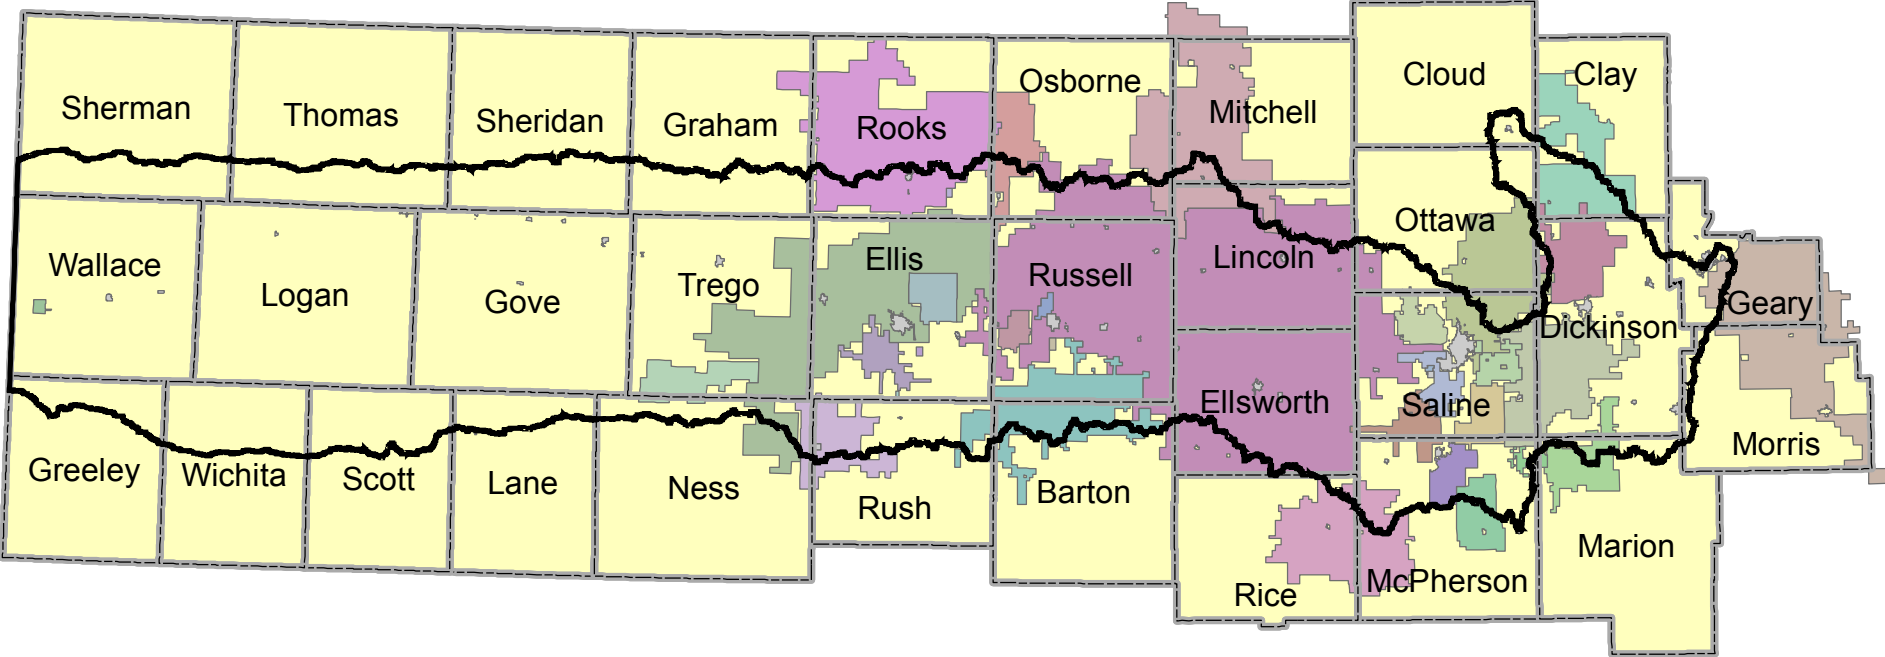

Smoky Hill-Saline Basin

Public Water Suppliers

30 15 0 30 Miles

Kansas Water Office, September 2008