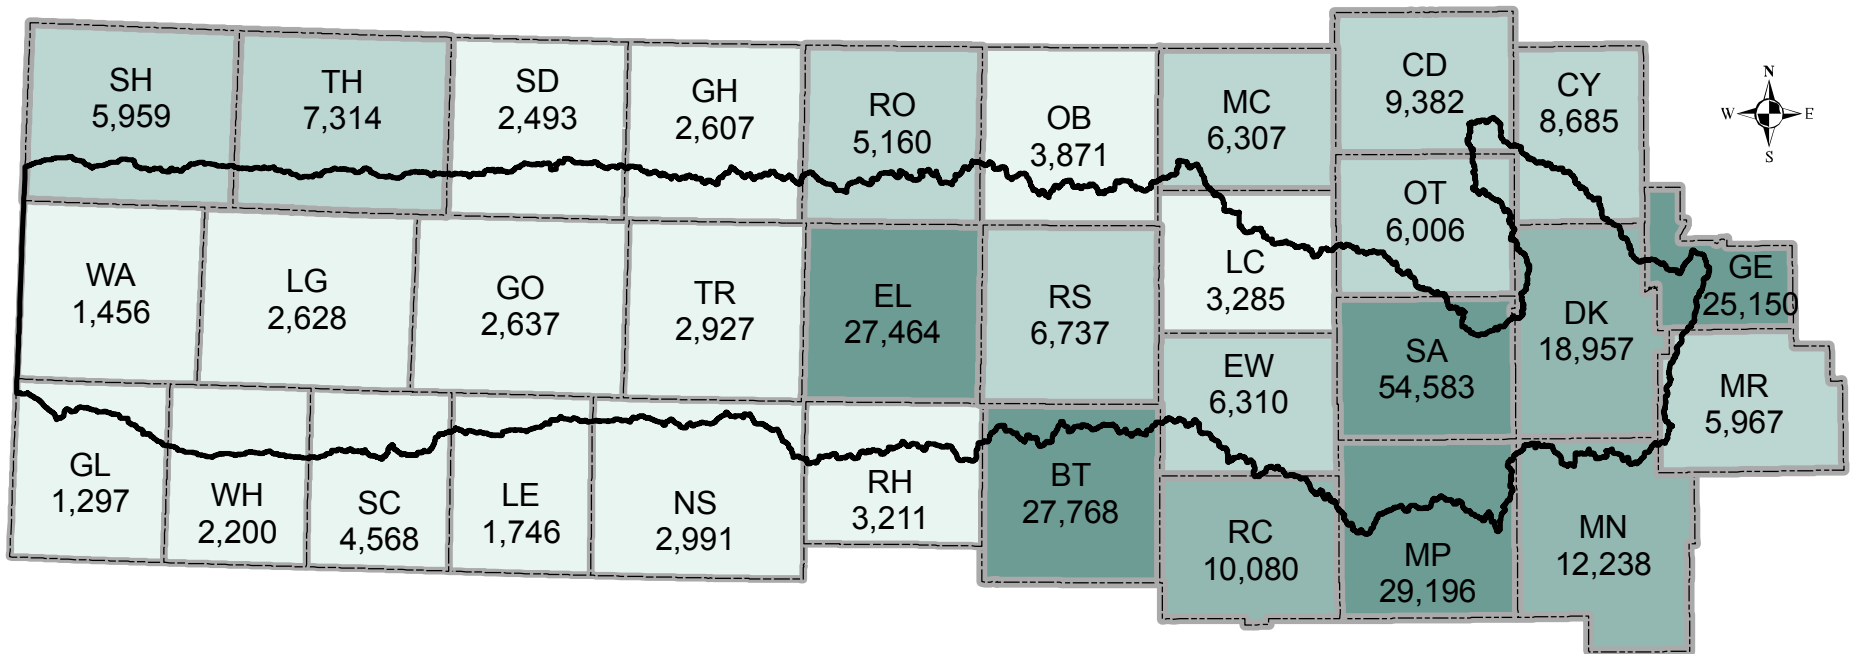

Smoky Hill - Saline Basin

2007 Population Estimates by County

0 10 20 40 60 Miles

Data Sources:
 Kansas Division of Budget, July 1, 2008
 Prepared for Kansas Water Plan 2008