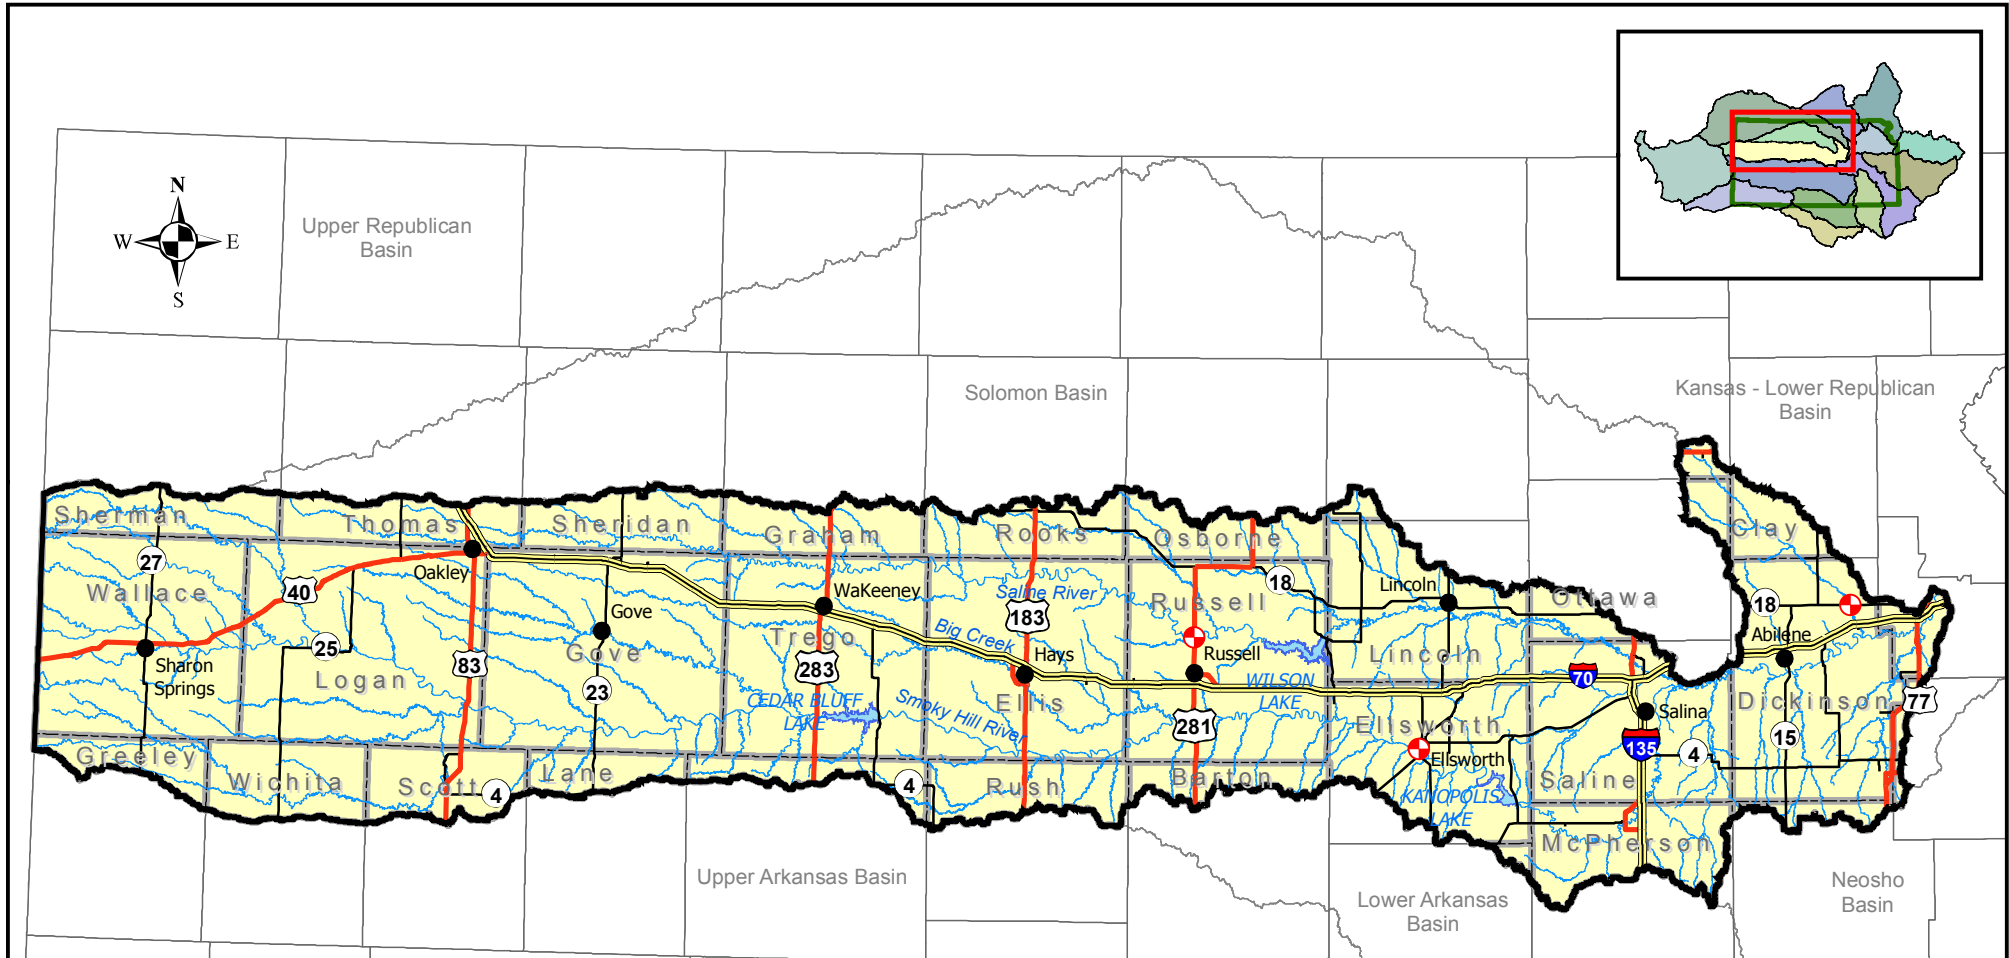

Smoky Hill-Saline Basin

- County Seat Hydrology US Highway Federal Lake
- ⊕ MDS Gage* Interstate Highway Kansas Highway County

* Minimum Desirable Streamflow

Kansas Water Office, February 2008