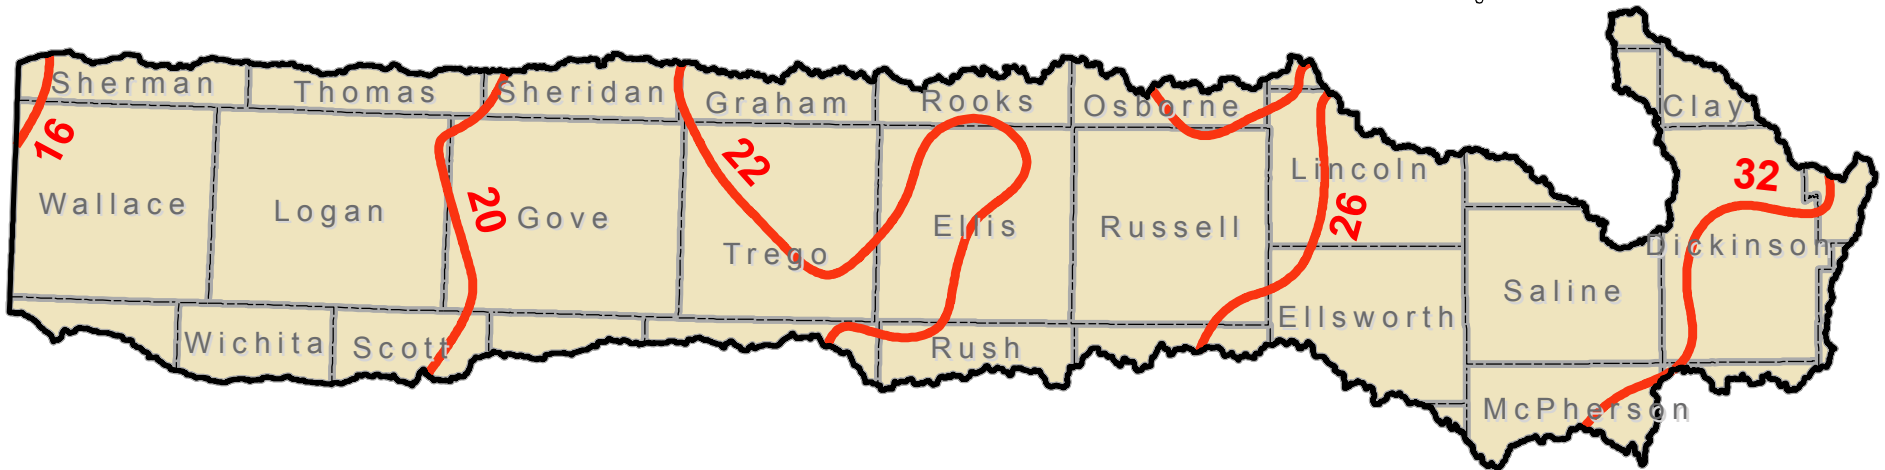

# Smoky Hill-Saline Basin Precipitation

 Precipitation Contour

Data Source: National Climate Data Center (NCDC)  
Prepared for Kansas Water Plan 2008