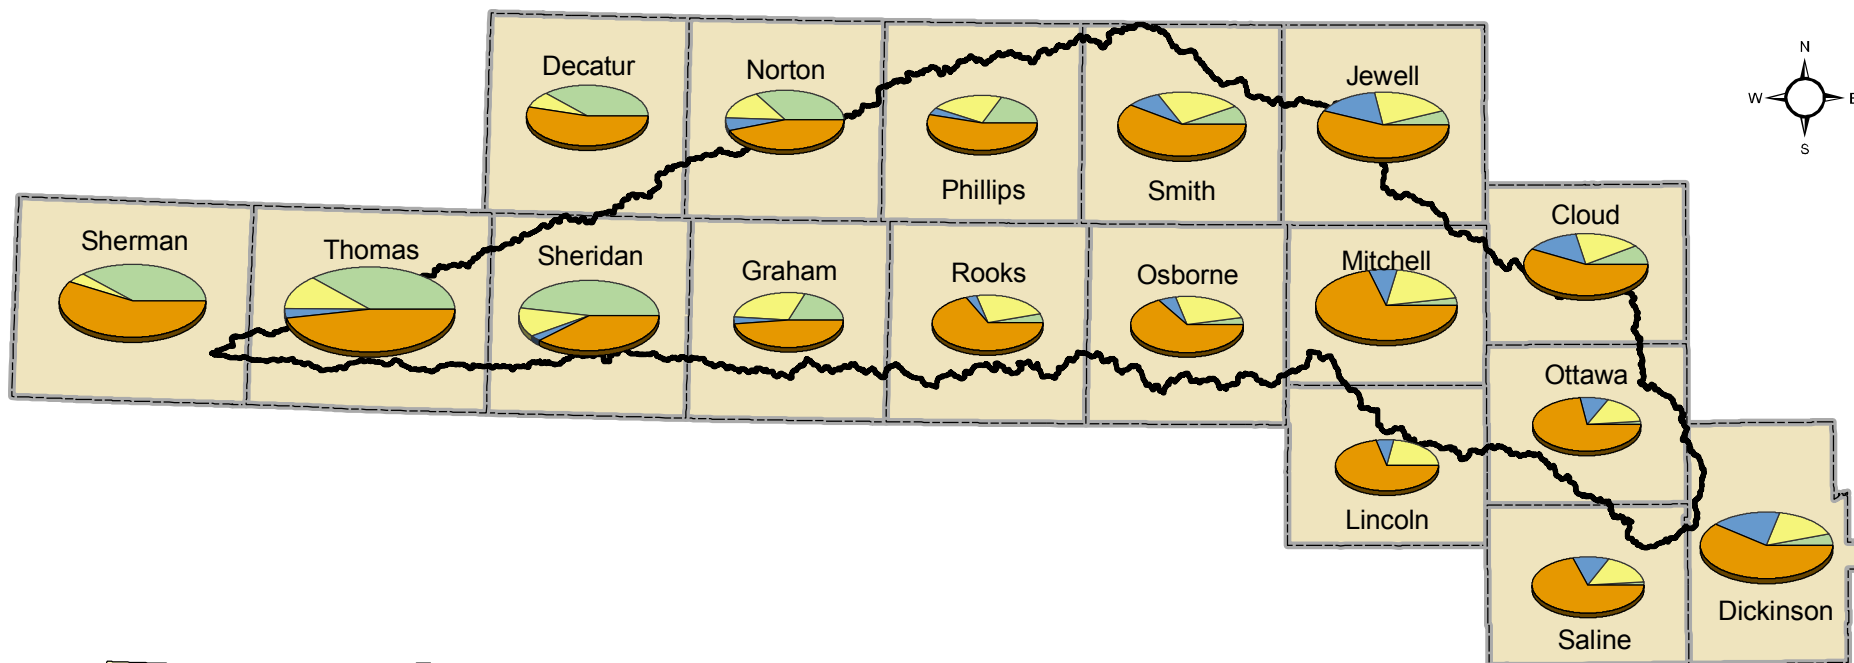

Solomon Basin

2007 Harvested Crop Inventory by County

Data Sources: Kansas Agricultural Statistics
Prepared for Kansas Water Plan 2008