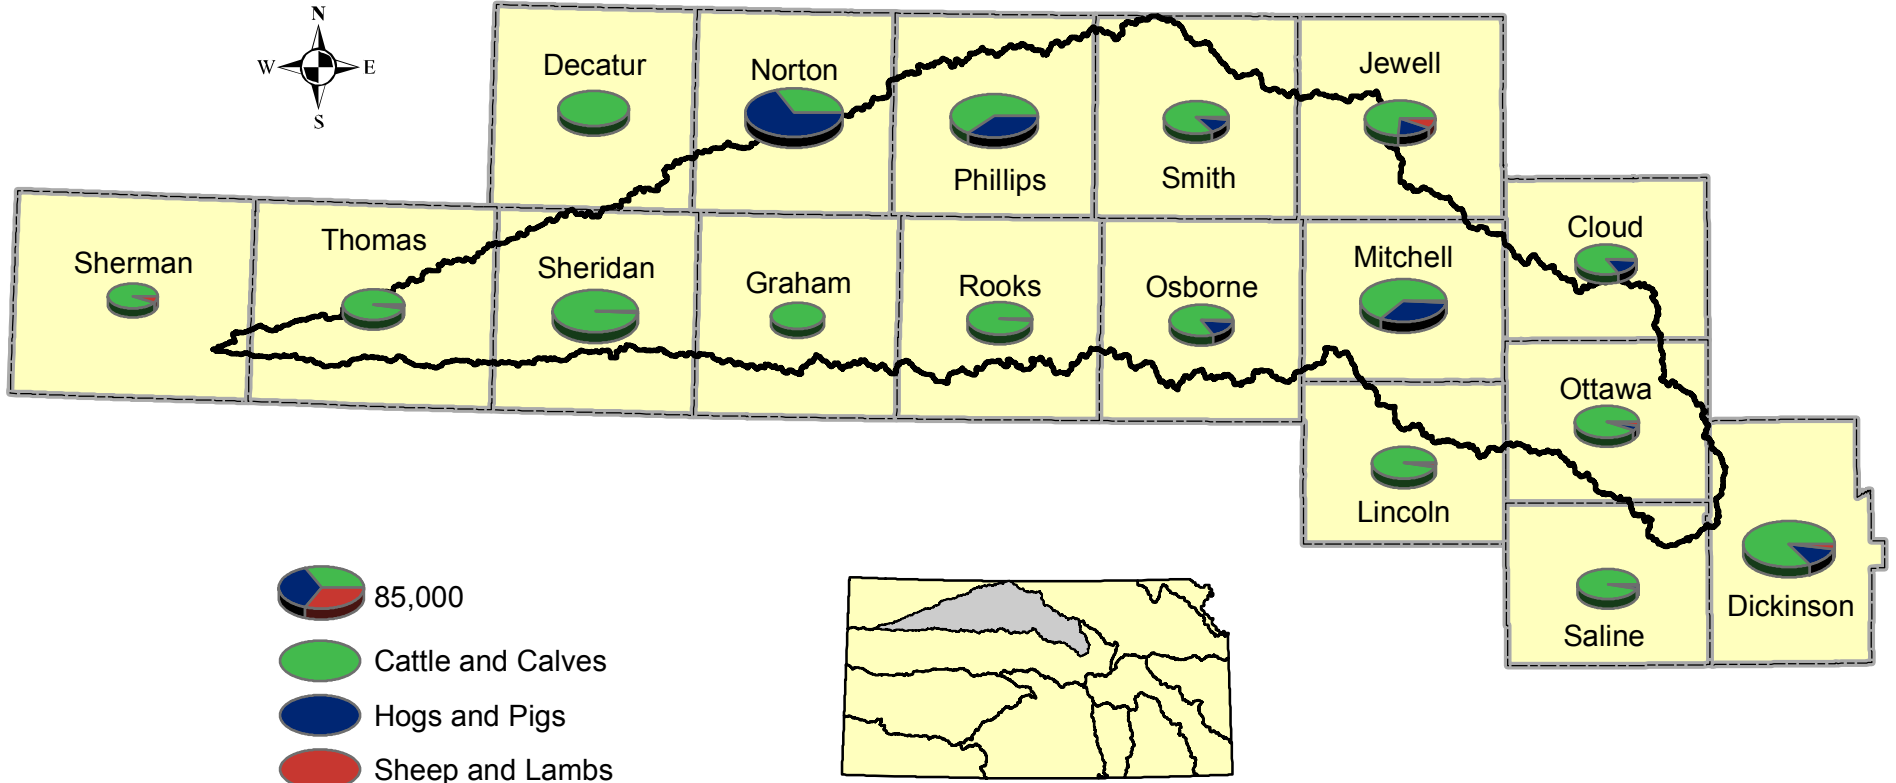

Solomon Basin

2002 Livestock Inventory by County

Note: Some data not shown to protect individual farm operations

Data Sources: 2002 Census of Agriculture
Prepared for Kansas Water Plan 2008