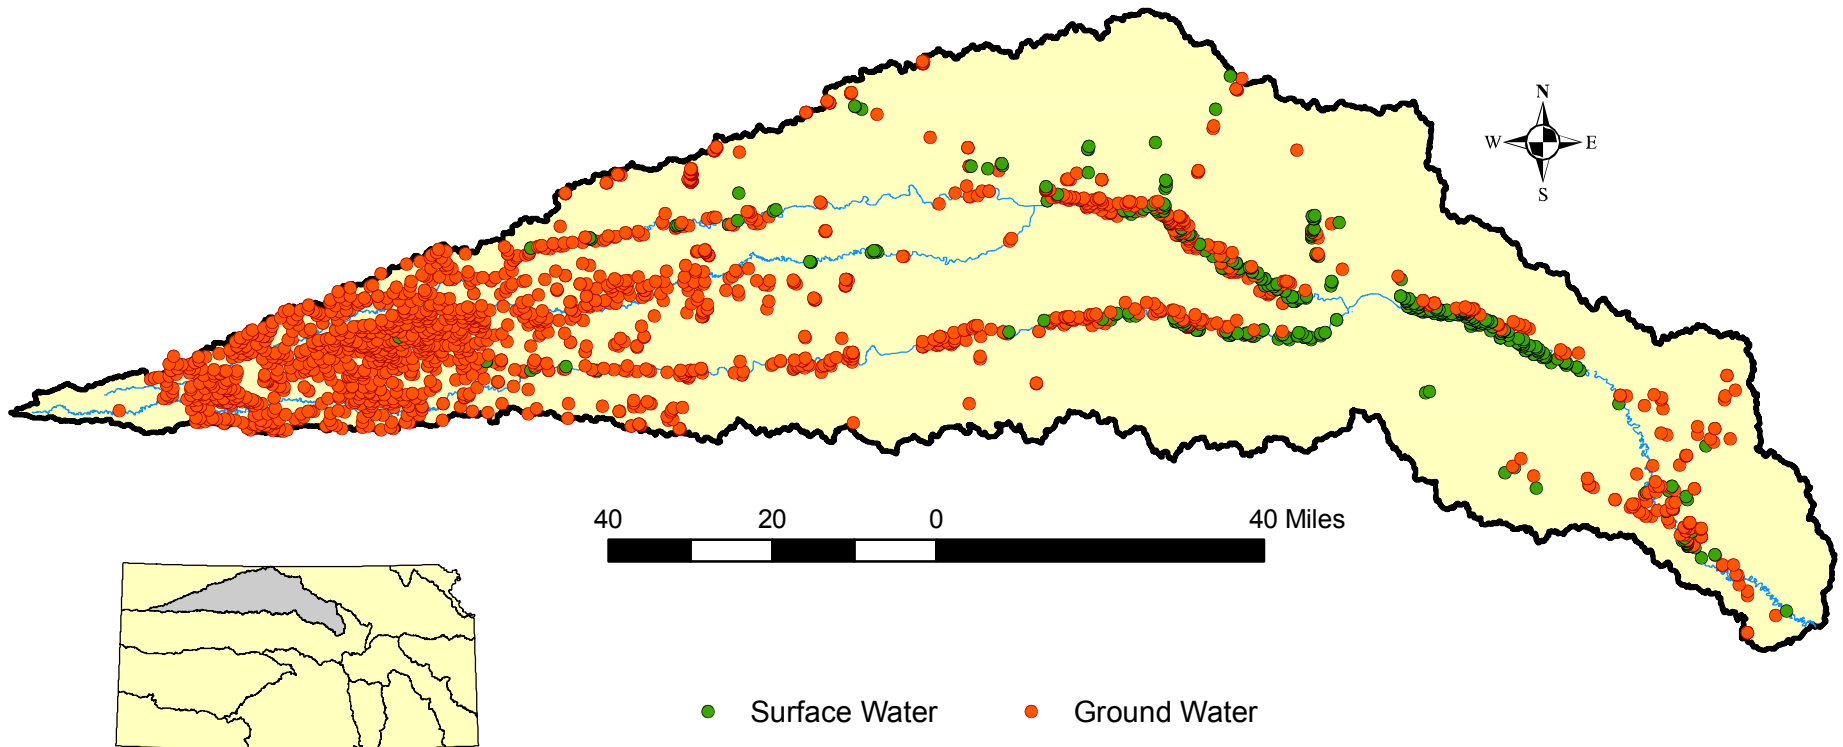

Solomon Basin

Irrigation Points of Diversion

Data Source: Kansas Department of Agriculture, November 2008

Prepared for Kansas Water Plan 2008