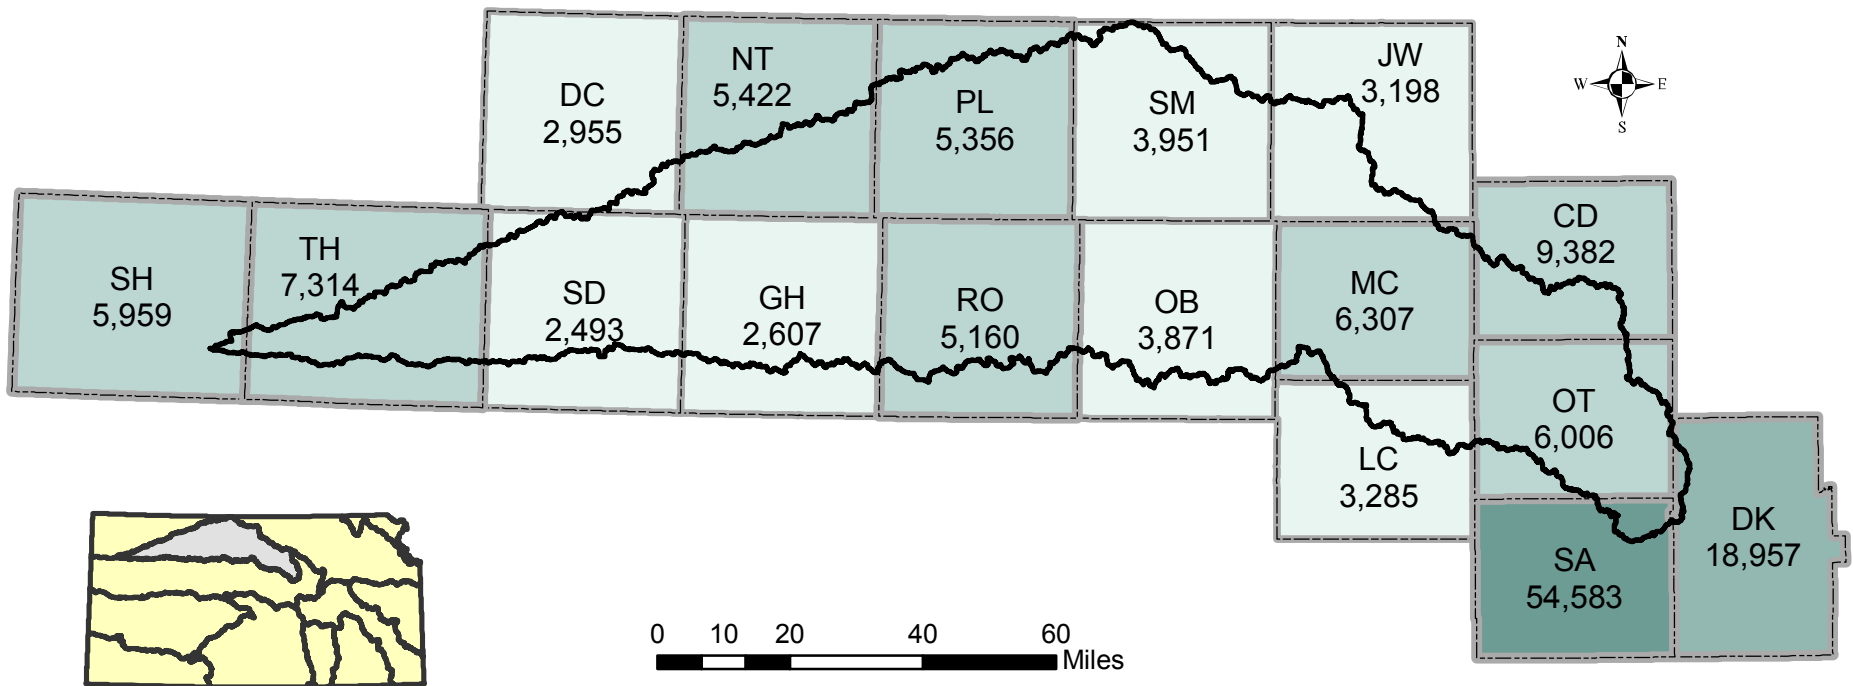

Solomon Basin

2007 Population Estimates by County

Prepared for Kansas Water Plan 2008

Data Sources:
Kansas Division of Budget, July 1, 2008