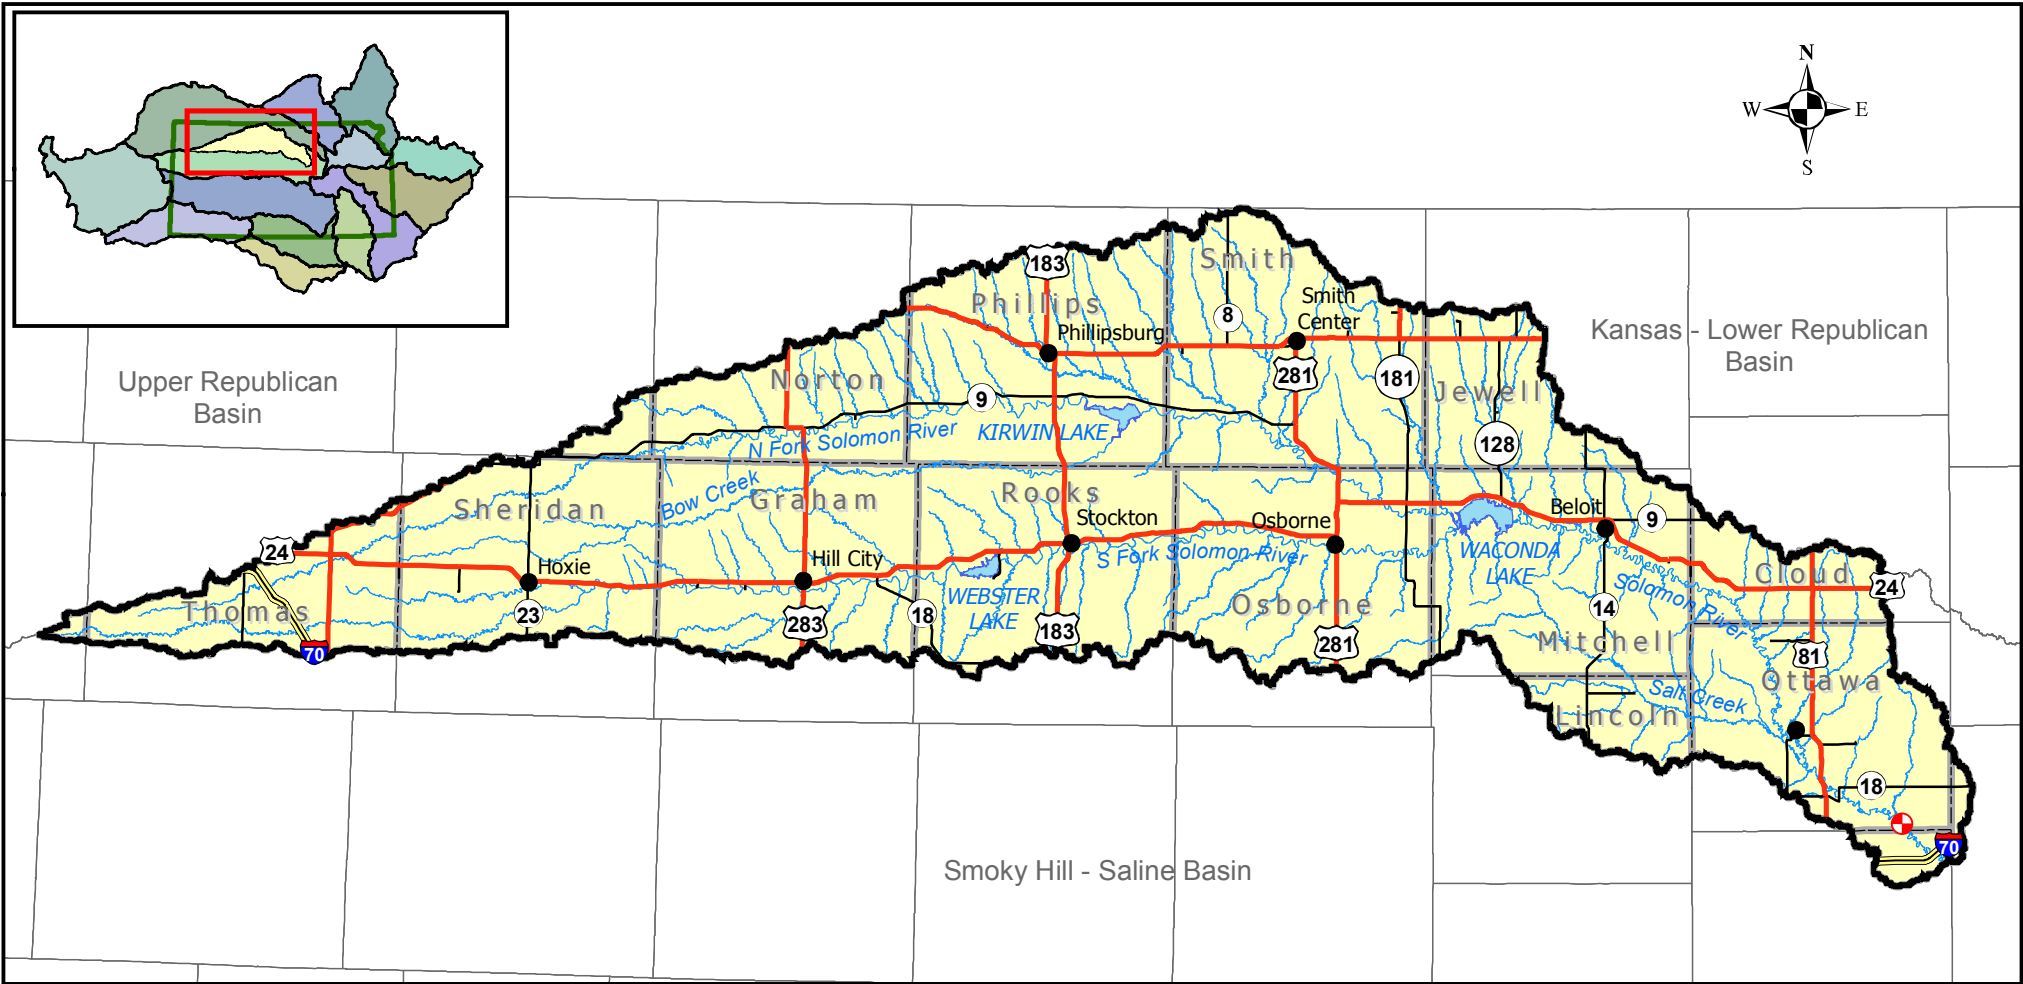

Solomon Basin

- County Seat
- ⚡ Interstate Highway
- ⚡ Kansas Highway
- 🌊 Federal Lake
- ⊕ MDS Gage*
- 🛣️ US Highway
- 🌊 Hydrology
- 🗺️ County

* Minimum Desirable Streamflow