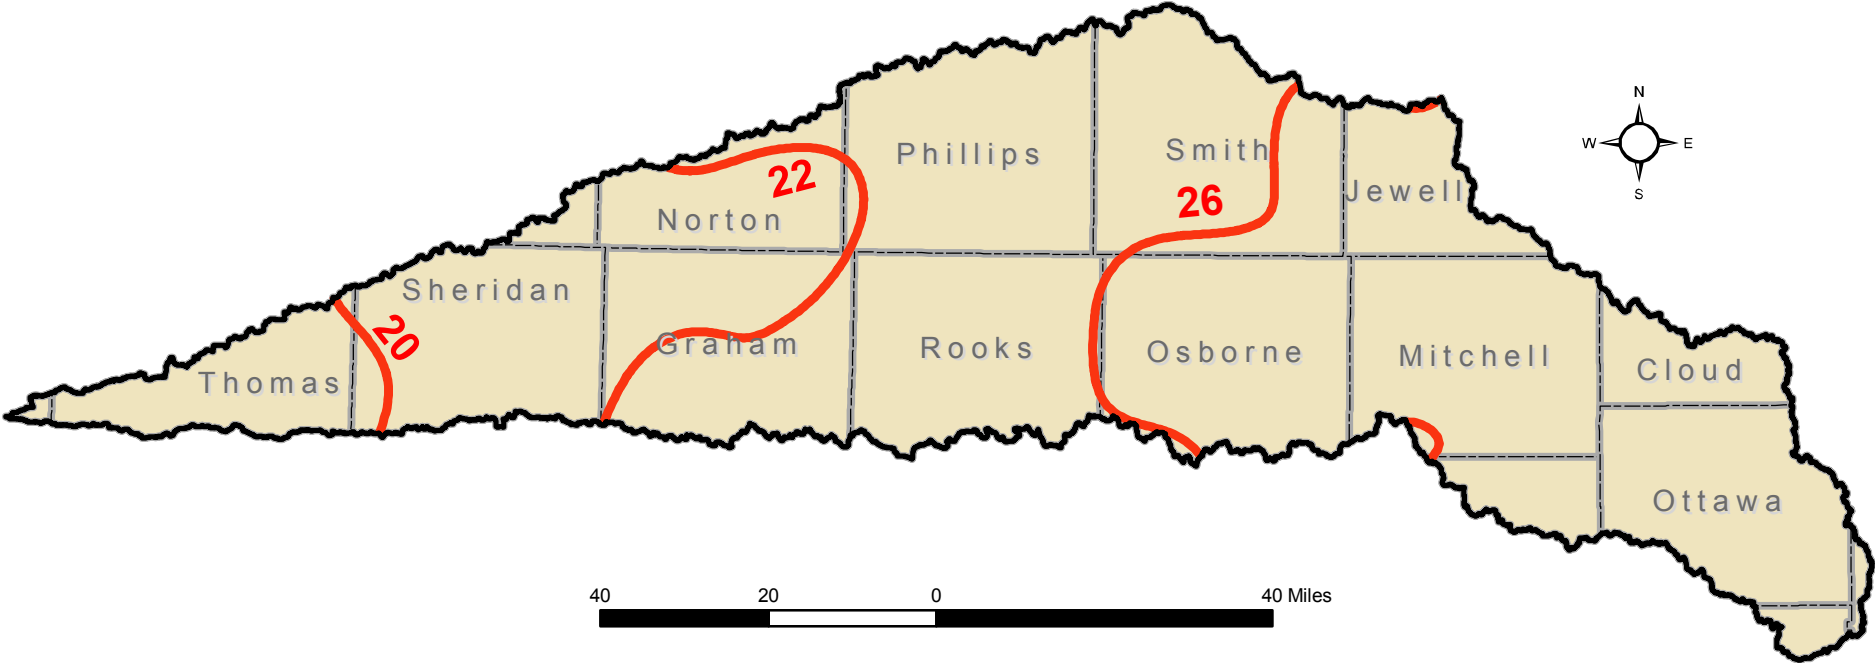

# Solomon Basin Precipitation

 Precipitation Contour

Data Source: National Climate Data Center (NCDC)  
Prepared for Kansas Water Plan 2008