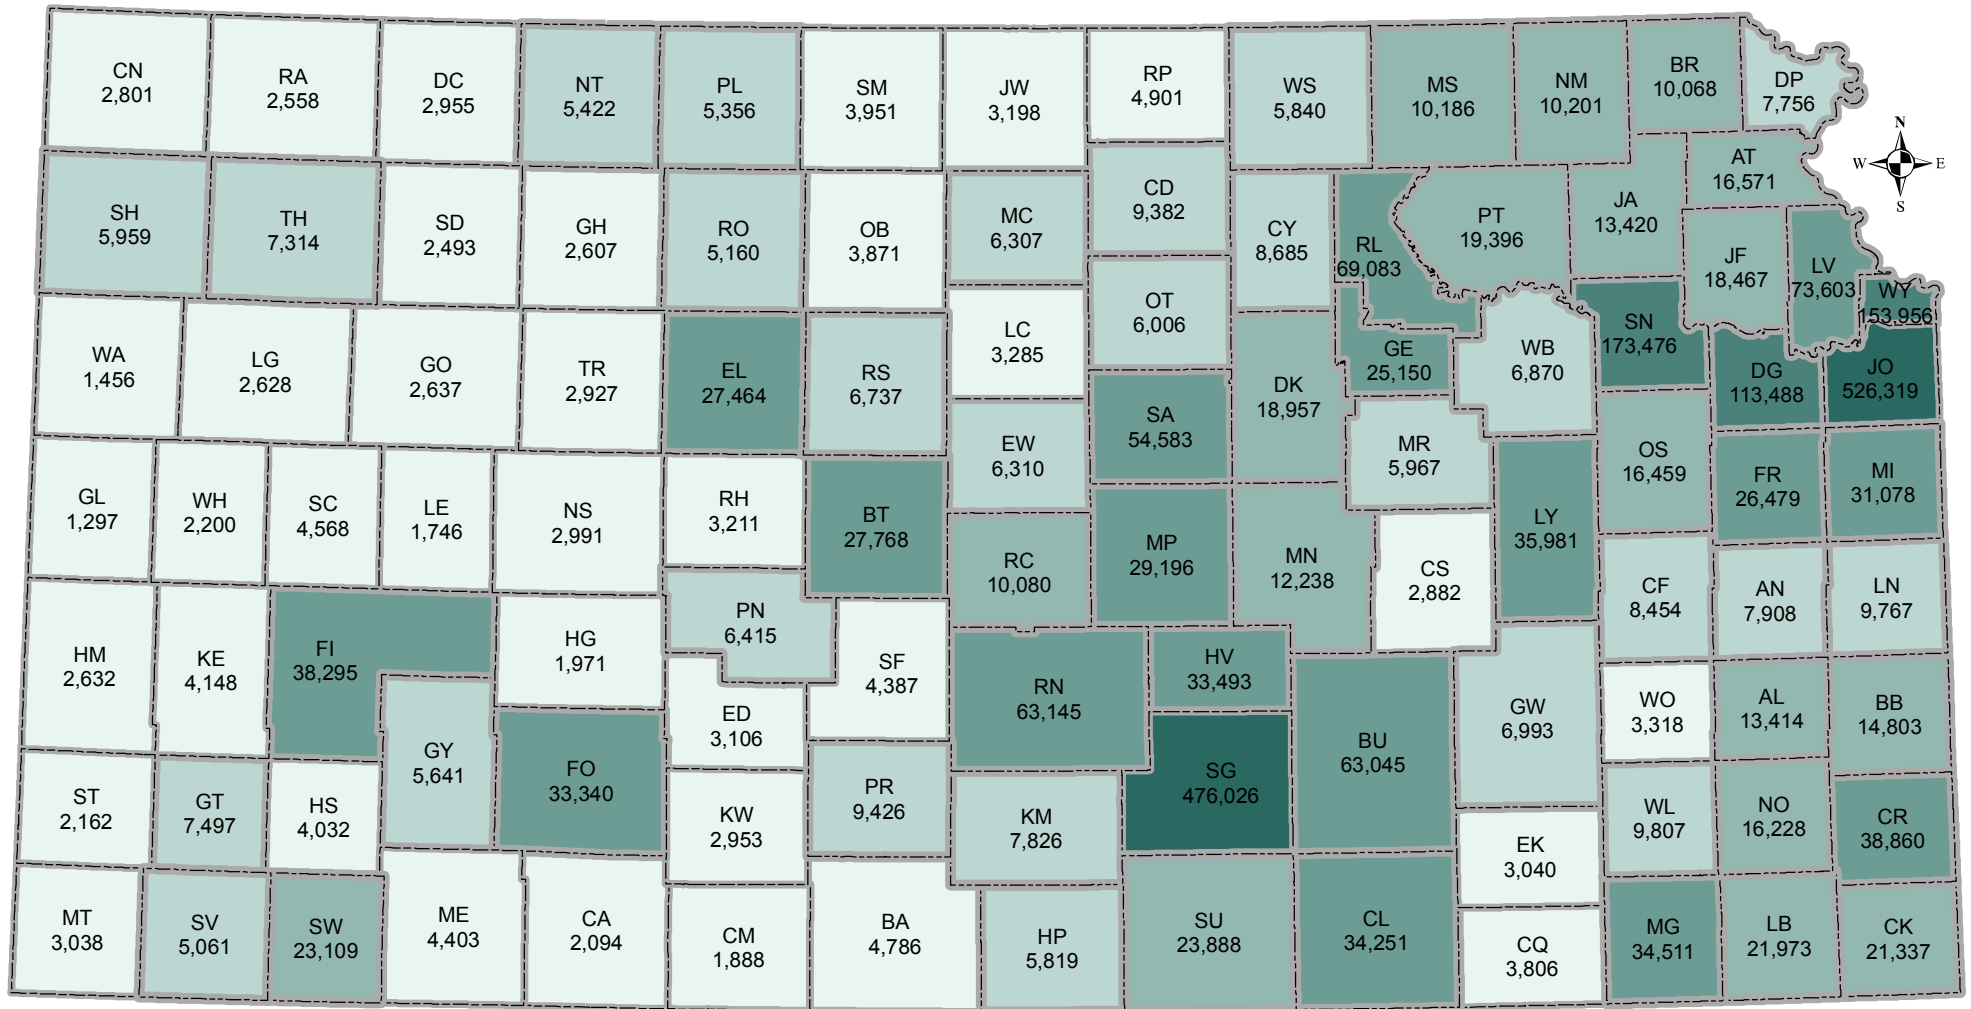

# Kansas

## 2007 Population Estimates by County

Data Sources:  
 Kansas Division of Budget, July 1, 2008  
 Prepared for Kansas Water Plan 2008