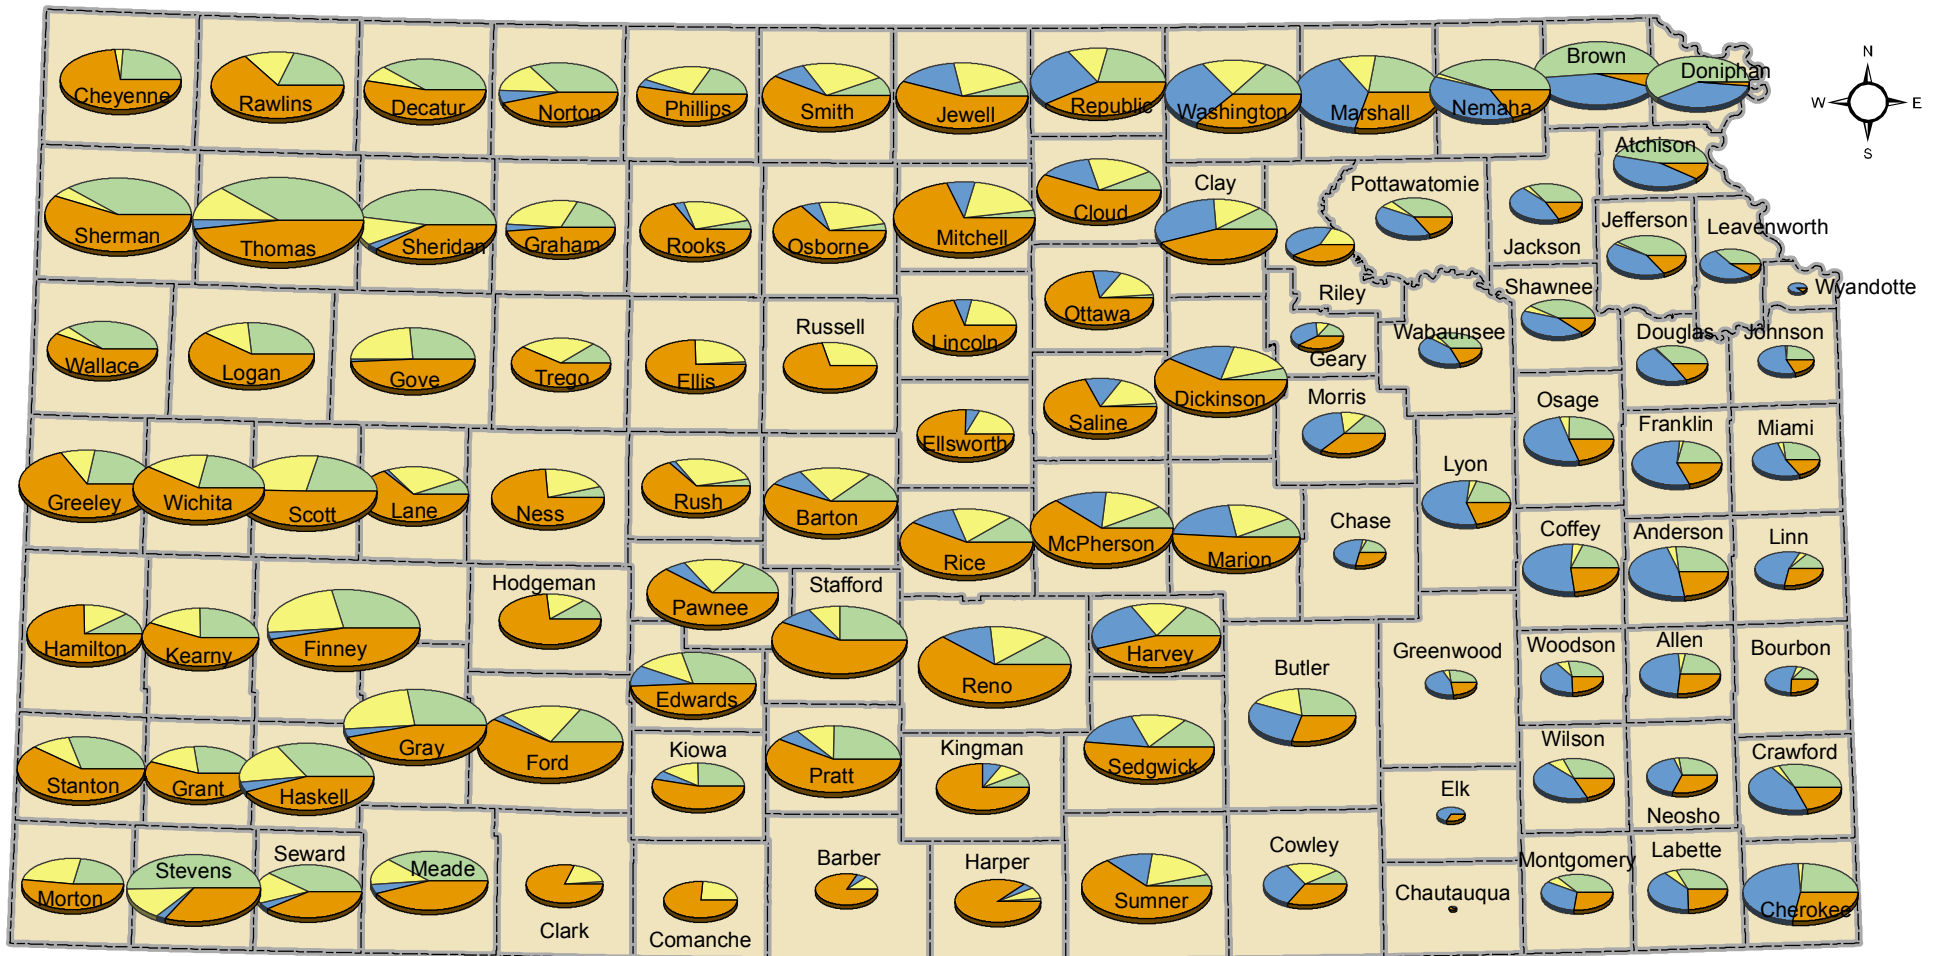

2007 Kansas Harvested Crop Inventory by County

0 25 50 100 Miles

Data Sources: Kansas Agricultural Statistics
Prepared for Kansas Water Plan 2008