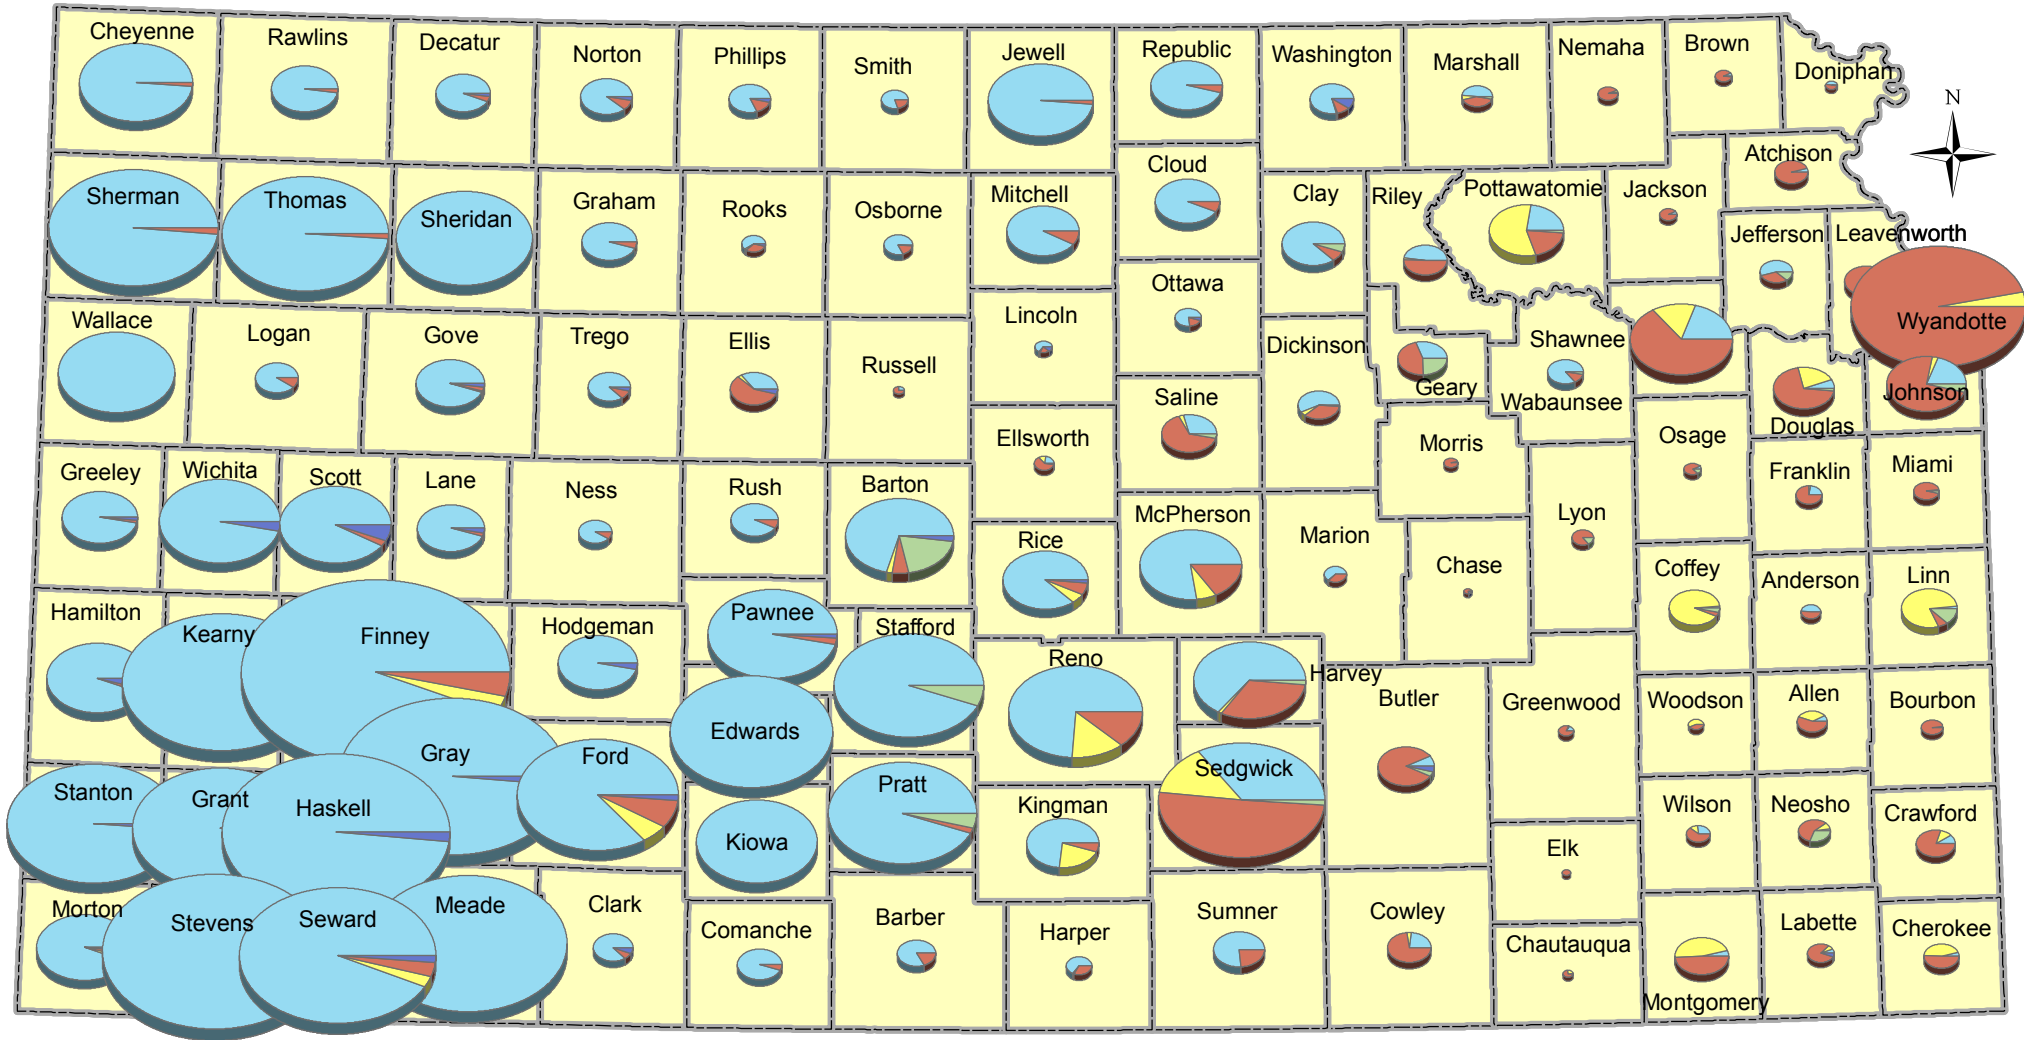

2006 Water Use By County

Data Sources:
 Division of Water Resources, Water Use Program
 Kansas Water Office, Water Marketing Program

Kansas Water Office December 2007

Water Use by Type of Use