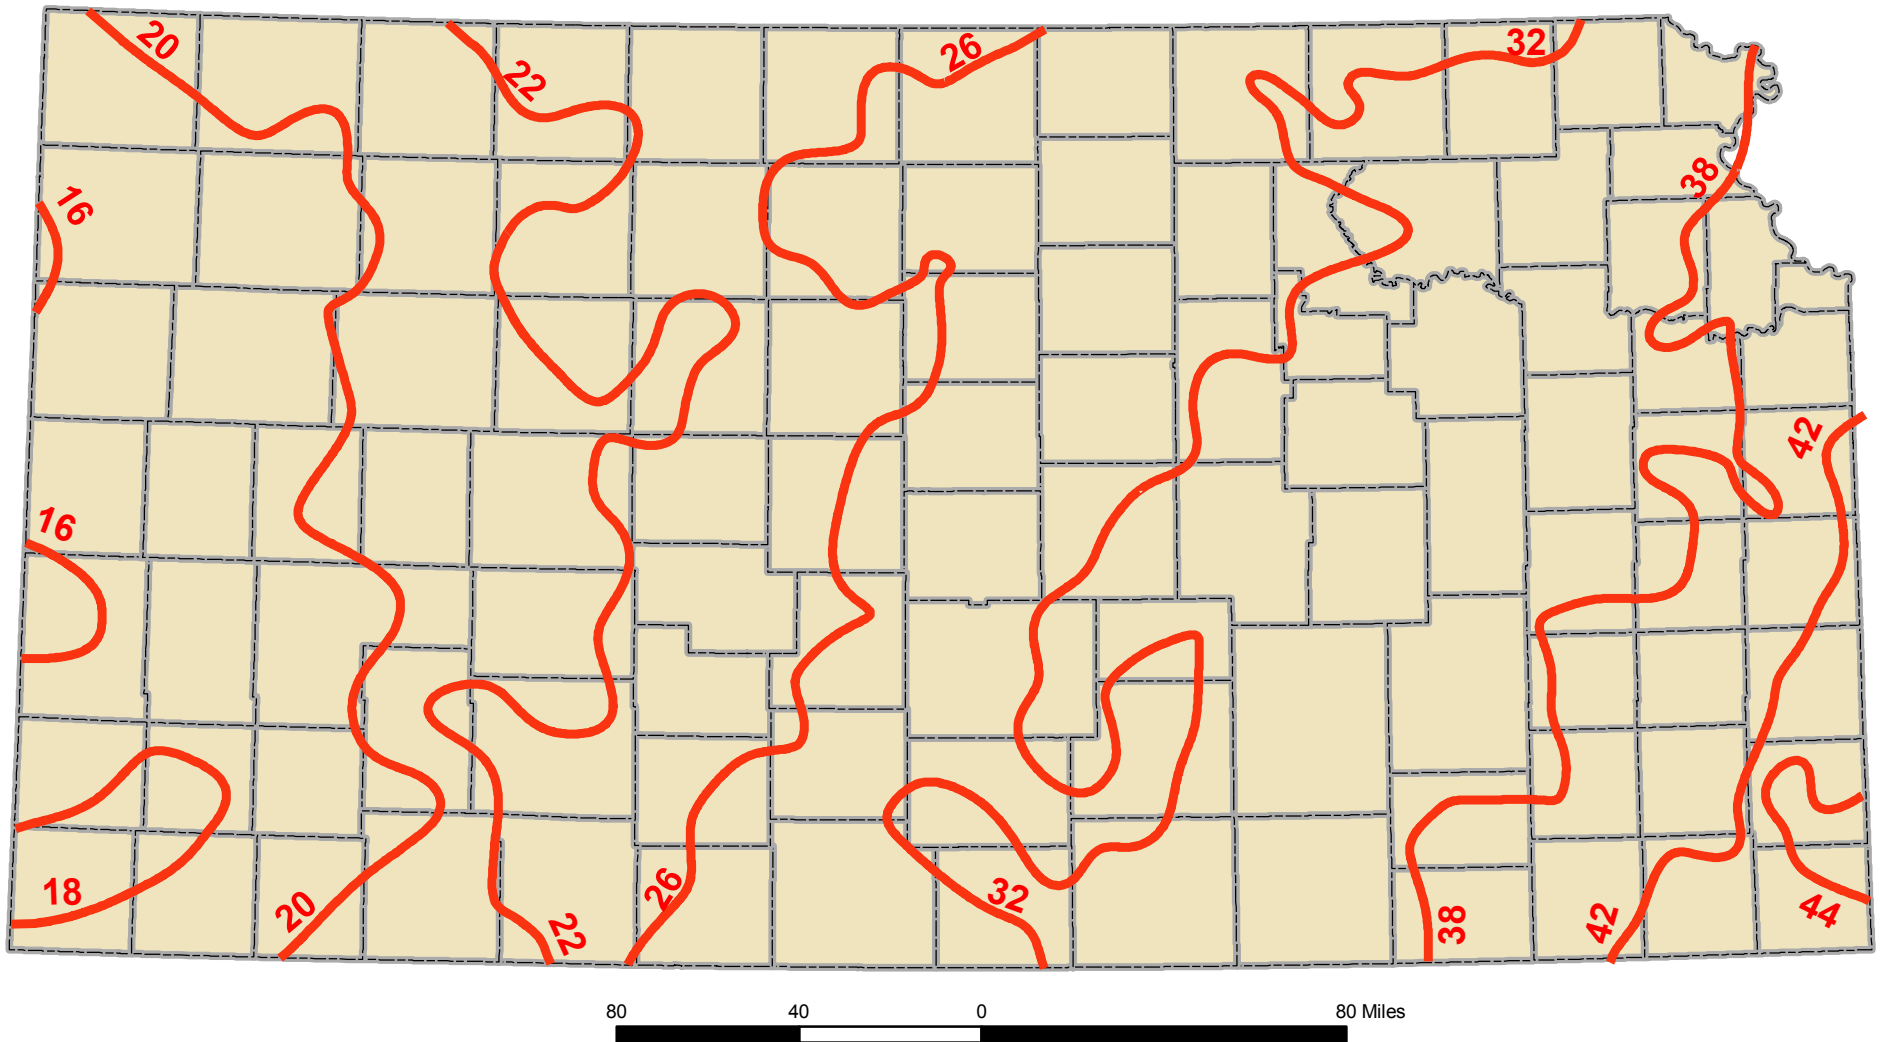

Kansas Precipitation

 Precipitation Contour

Data Source: National Climate Data Center (NCDC)
Prepared for Kansas Water Plan 2008