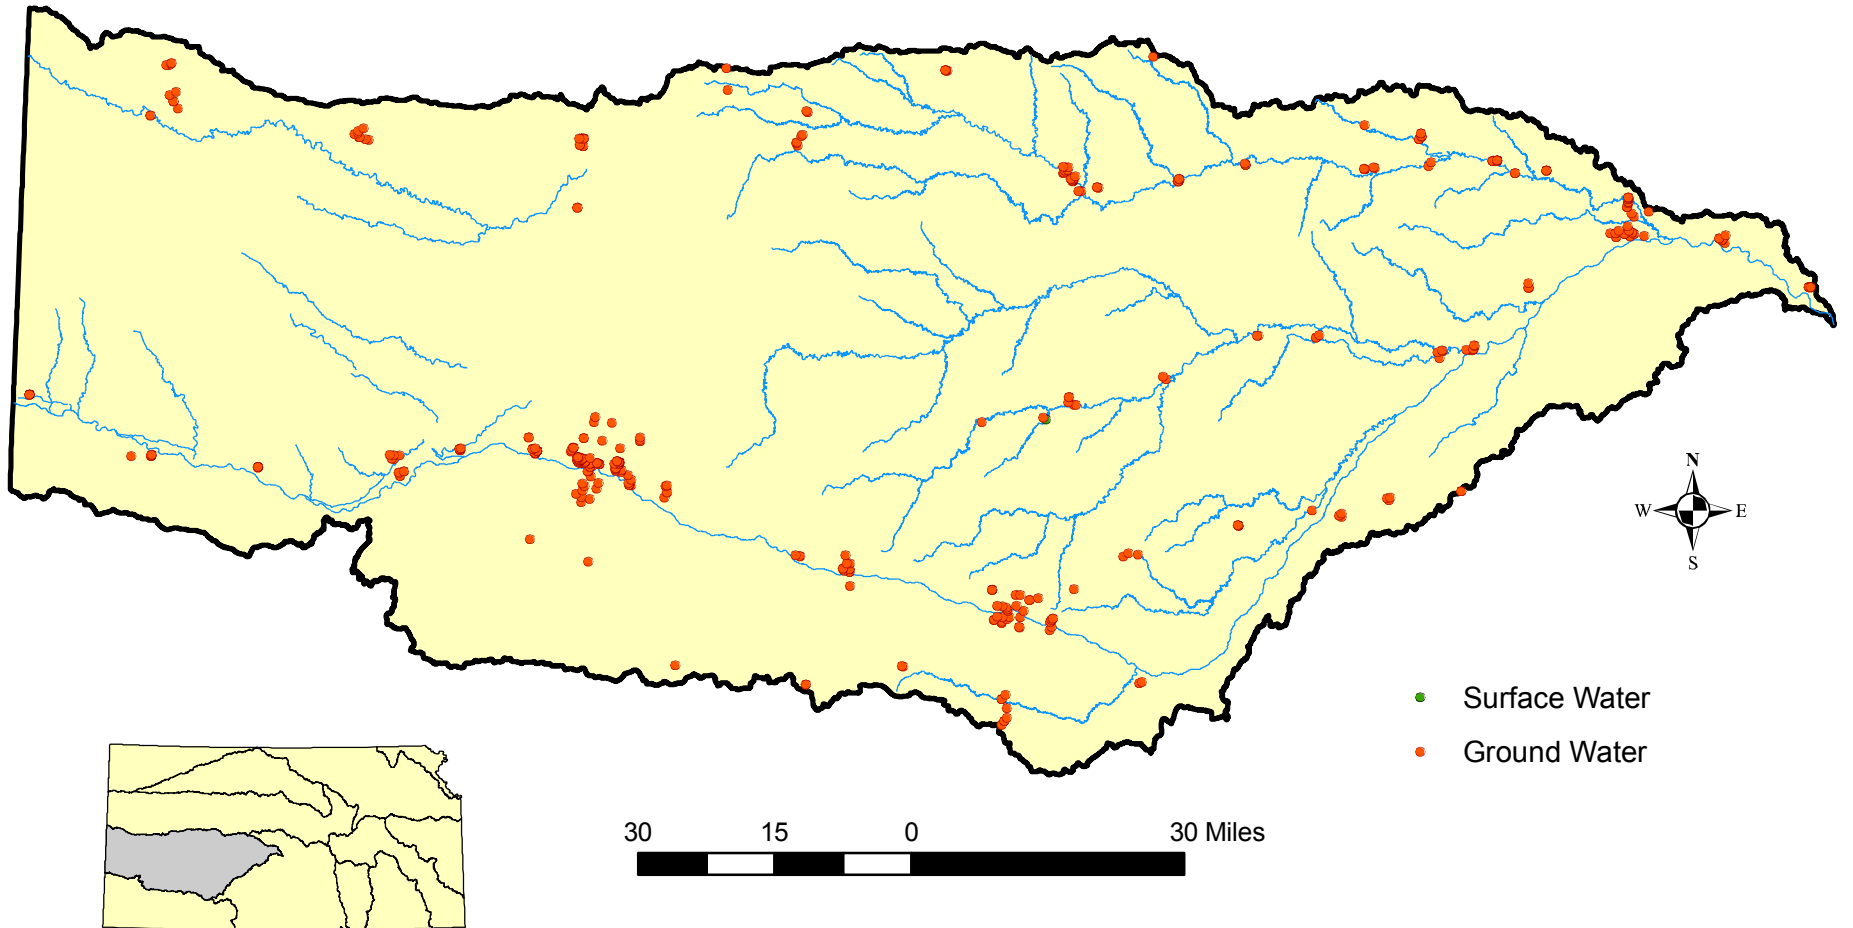

Upper Arkansas Basin

Municipal Points of Diversion

Data Source: Kansas Department of Agriculture, November 2008

Prepared for Kansas Water Plan 2008