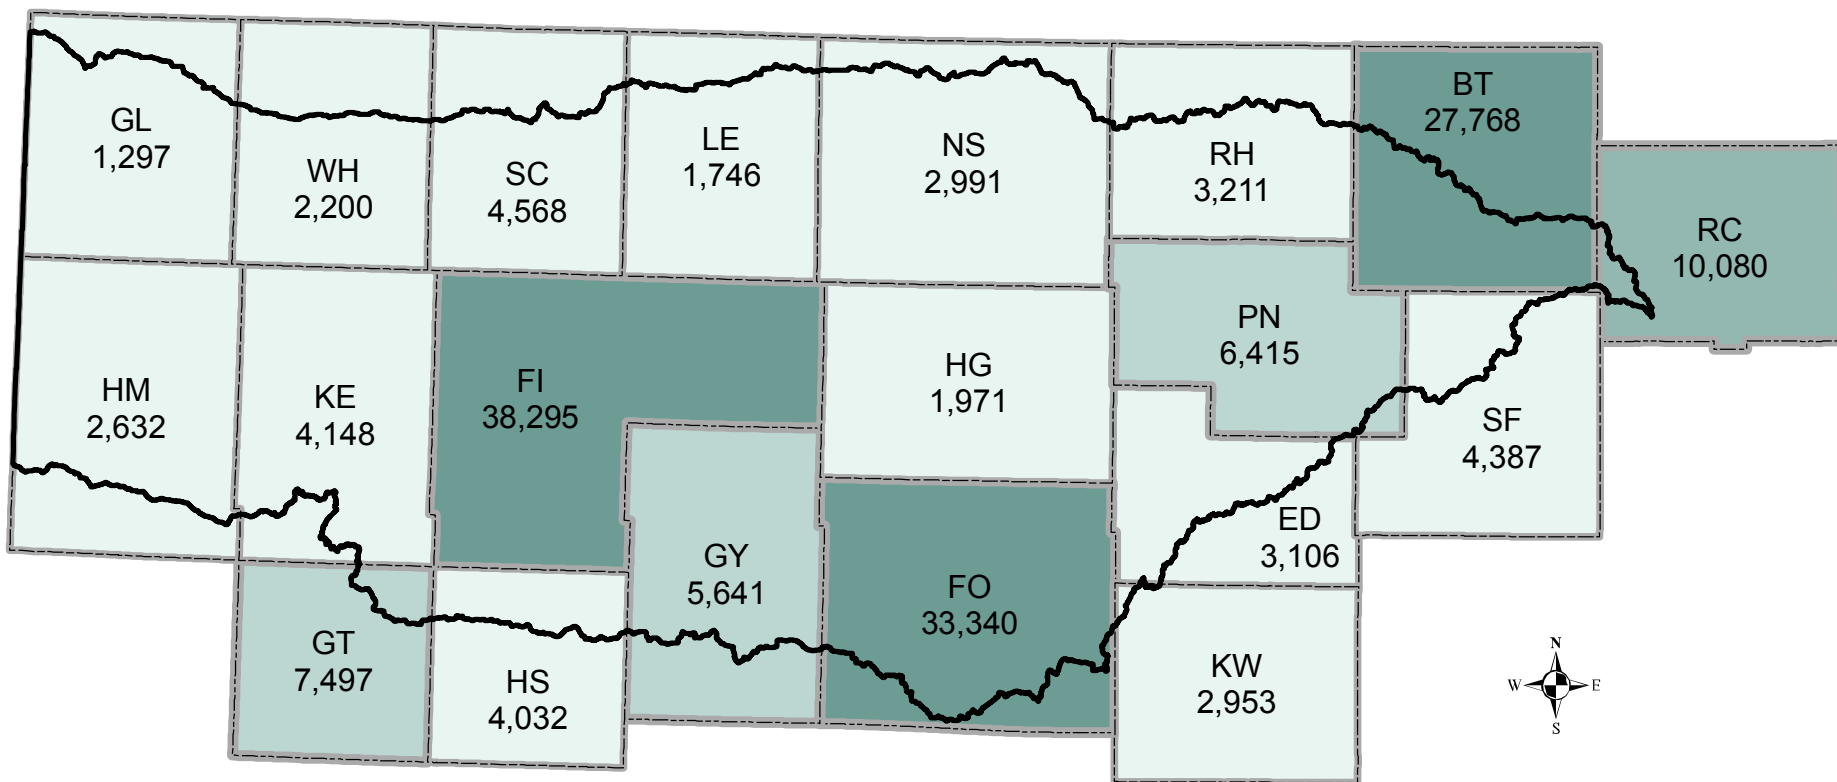

# Upper Arkansas Basin

## 2007 Population Estimates by County

Data Sources:  
Kansas Division of Budget, July 1, 2008  
Prepared for Kansas Water Plan 2008